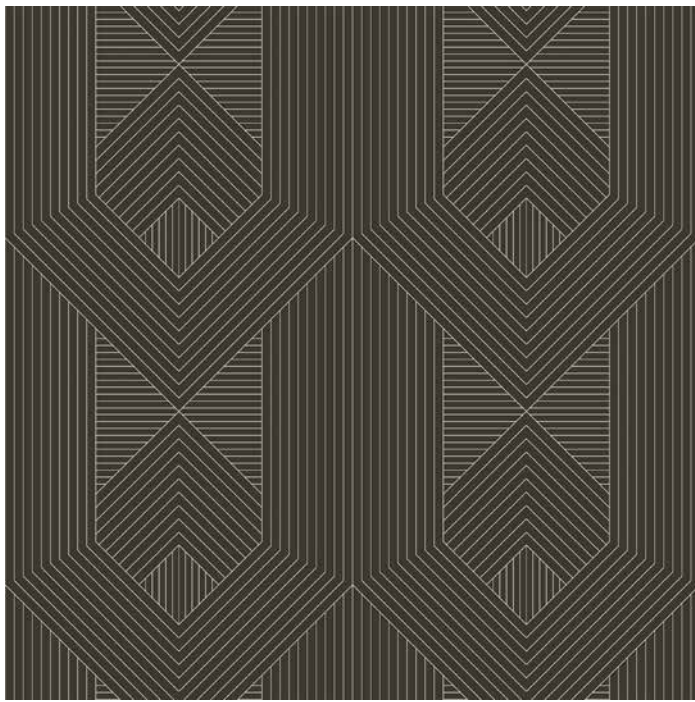

# Zuri - Dark Cocoa

SKU WCSY104-CO  
 Collection Sabrina Yvonne  
 Repeat 8.4 in.  
 Match Straight Match

WCSY104-CO WCSY104-LI WCSY104-OL

## WALLPAPER SPECIFICATIONS

	PREMIUM PAPER (TRADITIONAL)	TYPE II VINYL	TYPE II PVC-FREE
ROLL WIDTH	24 in.	48 in.	24 in. or 48 in.
ROLL LENGTH	10 ft. or Custom Length	By the Yard	10 ft. or By the Yard
WEIGHT	9 mil.	20 oz.	18 oz.
FINISH	Double-cut or Overlay	Double-cut	Double-cut
FIRE RATING	ASTM E84 Class 1 or Class "A"	ASTM E84 Class 1 or Class "A"	ASTM E84 Class 1 or Class "A"
USAGE	Residential & Commercial	Residential & Commercial	Residential & Commercial
CLEANABILITY	Spongeable	Scrubable	Scrubable
SUSTAINABILITY	100% Non-Toxic	Low VOC Emissions	100% Non-Toxic
PAPER QUALITY	Smooth paste-the-wall PVC-Free non-woven material with a washable and non-reflective top coat.	Highly durable textured Type II certified material.	Highly durable Type II certified material. Available in Canvas or Faux Grasscloth textures.