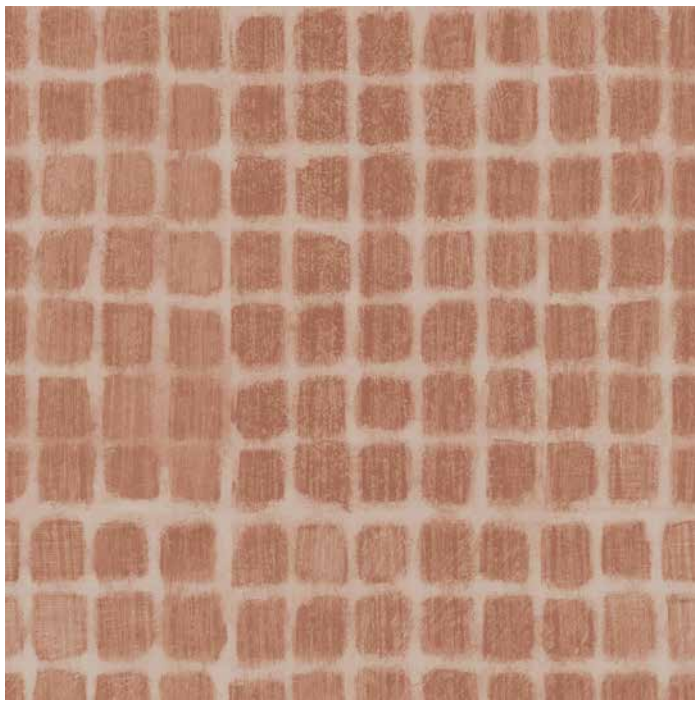

# Weathered Mosaic - Terracotta

SKU WCNW101-TC  
 Collection Norman Wyatt Home  
 Repeat 36 in.  
 Match Straight Match

WCNW101-BU    WCNW101-GR    WCNW101-OR    WCNW101-TC

## WALLPAPER SPECIFICATIONS

	PREMIUM PAPER (TRADITIONAL)	TYPE II VINYL	TYPE II PVC-FREE
ROLL WIDTH	24 in.	48 in.	24 in. or 48 in.
ROLL LENGTH	10 ft. or Custom Length	By the Yard	10 ft. or By the Yard
WEIGHT	9 mil.	20 oz.	18 oz.
FINISH	Double-cut or Overlay	Double-cut	Double-cut
FIRE RATING	ASTM E84 Class 1 or Class "A"	ASTM E84 Class 1 or Class "A"	ASTM E84 Class 1 or Class "A"
USAGE	Residential & Commercial	Residential & Commercial	Residential & Commercial
CLEANABILITY	Spongeable	Scrubable	Scrubable
SUSTAINABILITY	100% Non-Toxic	Low VOC Emissions	100% Non-Toxic
PAPER QUALITY	Smooth paste-the-wall PVC-Free non-woven material with a washable and non-reflective top coat.	Highly durable textured Type II certified material.	Highly durable Type II certified material. Available in Canvas or Faux Grasscloth textures.