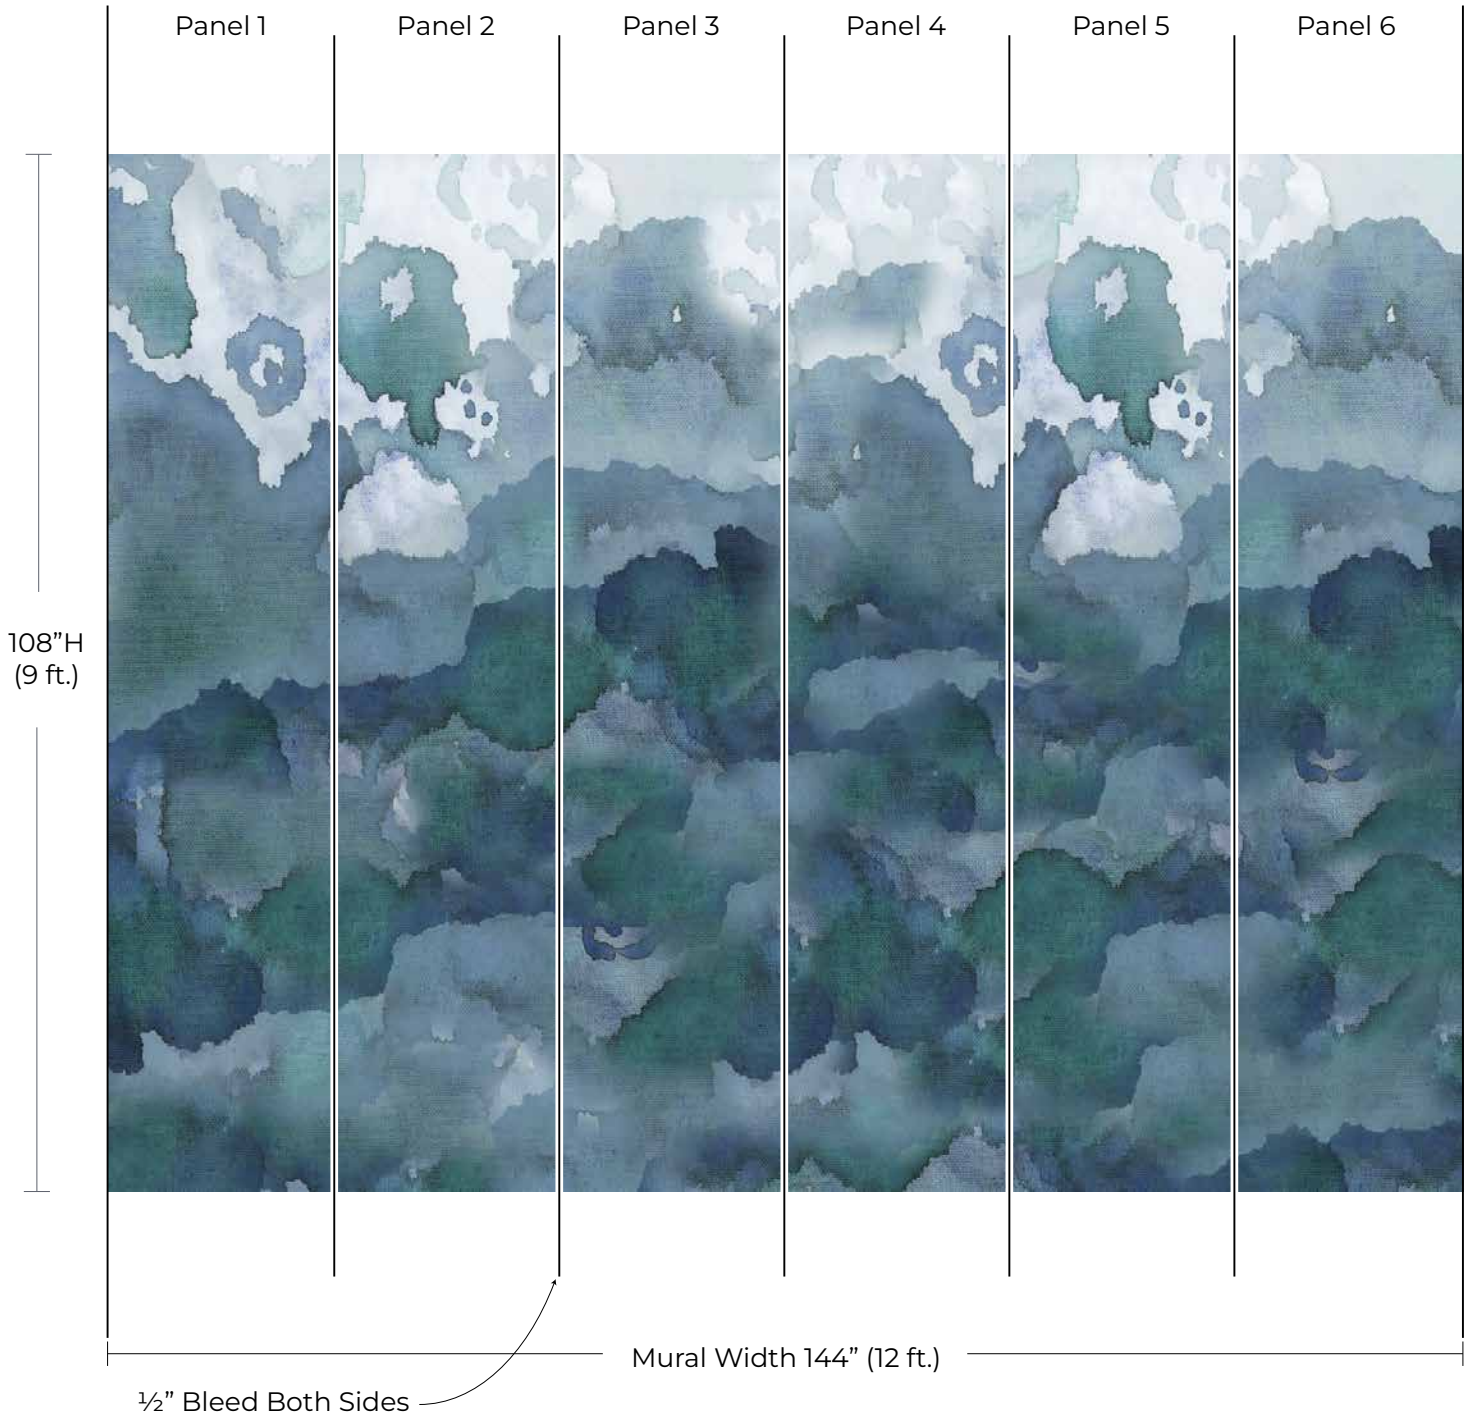

MURAL PREVIEW

Pattern: Pangea
Colorway: NA
Collection: Joy Fire

SKU: WCMJF3
Mural Size: 12ft W x 9ft H

mitchellblack.com

info@mitchellblackhome.com

[@mitchell_black](https://www.instagram.com/mitchell_black)

* This mural preview shows our standard panel layout for visualization purposes only and is not intended for color matching.

** If your mural is a custom size, the scale and number of panels shown above may not match. The image above is for visual guide purposes only.