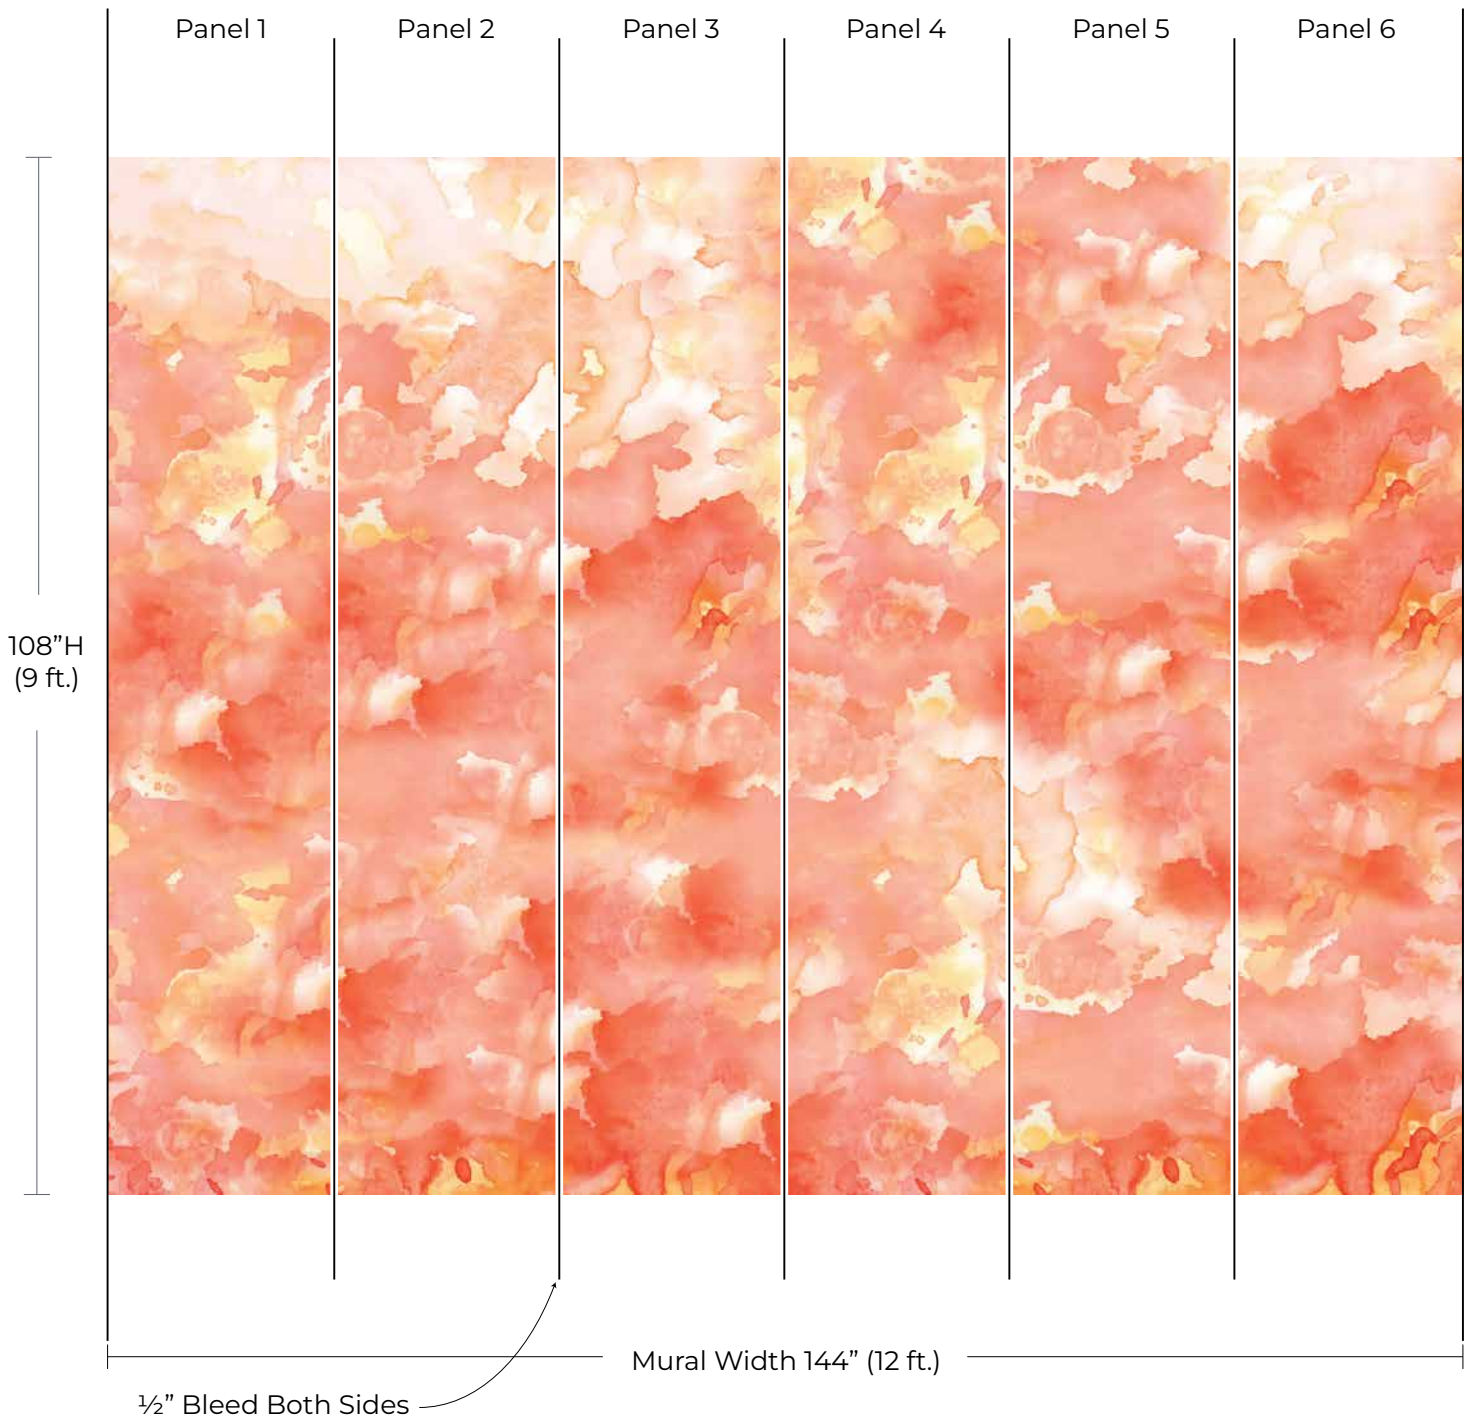

MURAL PREVIEW

Pattern: Atomic Horizon
Colorway: NA
Collection: Joy Fire

SKU: WCMJF2
Mural Size: 12ft W x 9ft H

mitchellblack.com

info@mitchellblackhome.com

[@mitchell_black](https://www.instagram.com/mitchell_black)

* This mural preview shows our standard panel layout for visualization purposes only and is not intended for color matching.

** If your mural is a custom size, the scale and number of panels shown above may not match. The image above is for visual guide purposes only.