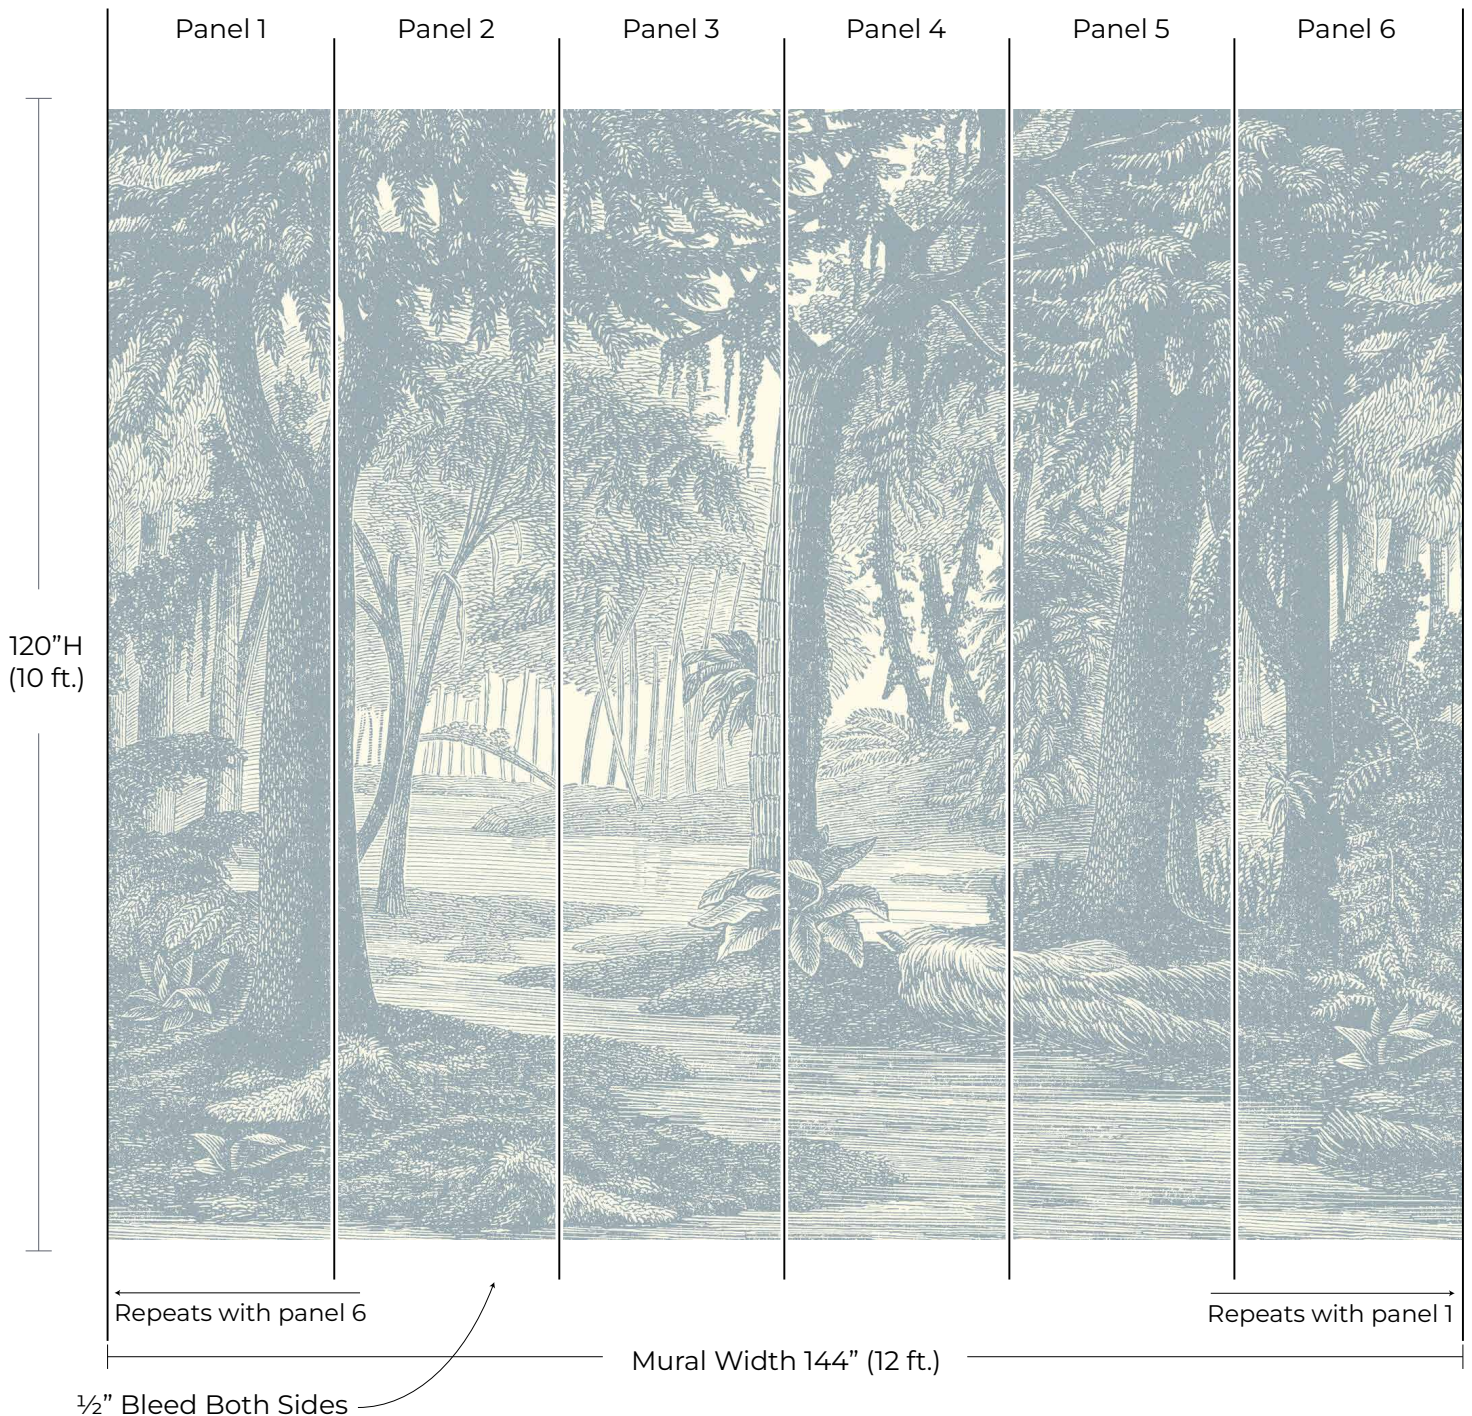

MURAL PREVIEW

Pattern: Tropical Canopy
Colorway: Pale Mineral Blue
Collection: The Mural Collection

SKU: WCM131-PB
Mural Size: 12ft W x 10ft H
Mural Repeats every 12ft

mitchellblack.com

info@mitchellblackhome.com

[@mitchell_black](https://www.instagram.com/mitchell_black)

* This mural preview shows our standard panel layout for visualization purposes only and is not intended for color matching.

** If your mural is a custom size, the scale and number of panels shown above may not match. The image above is for visual guide purposes only.