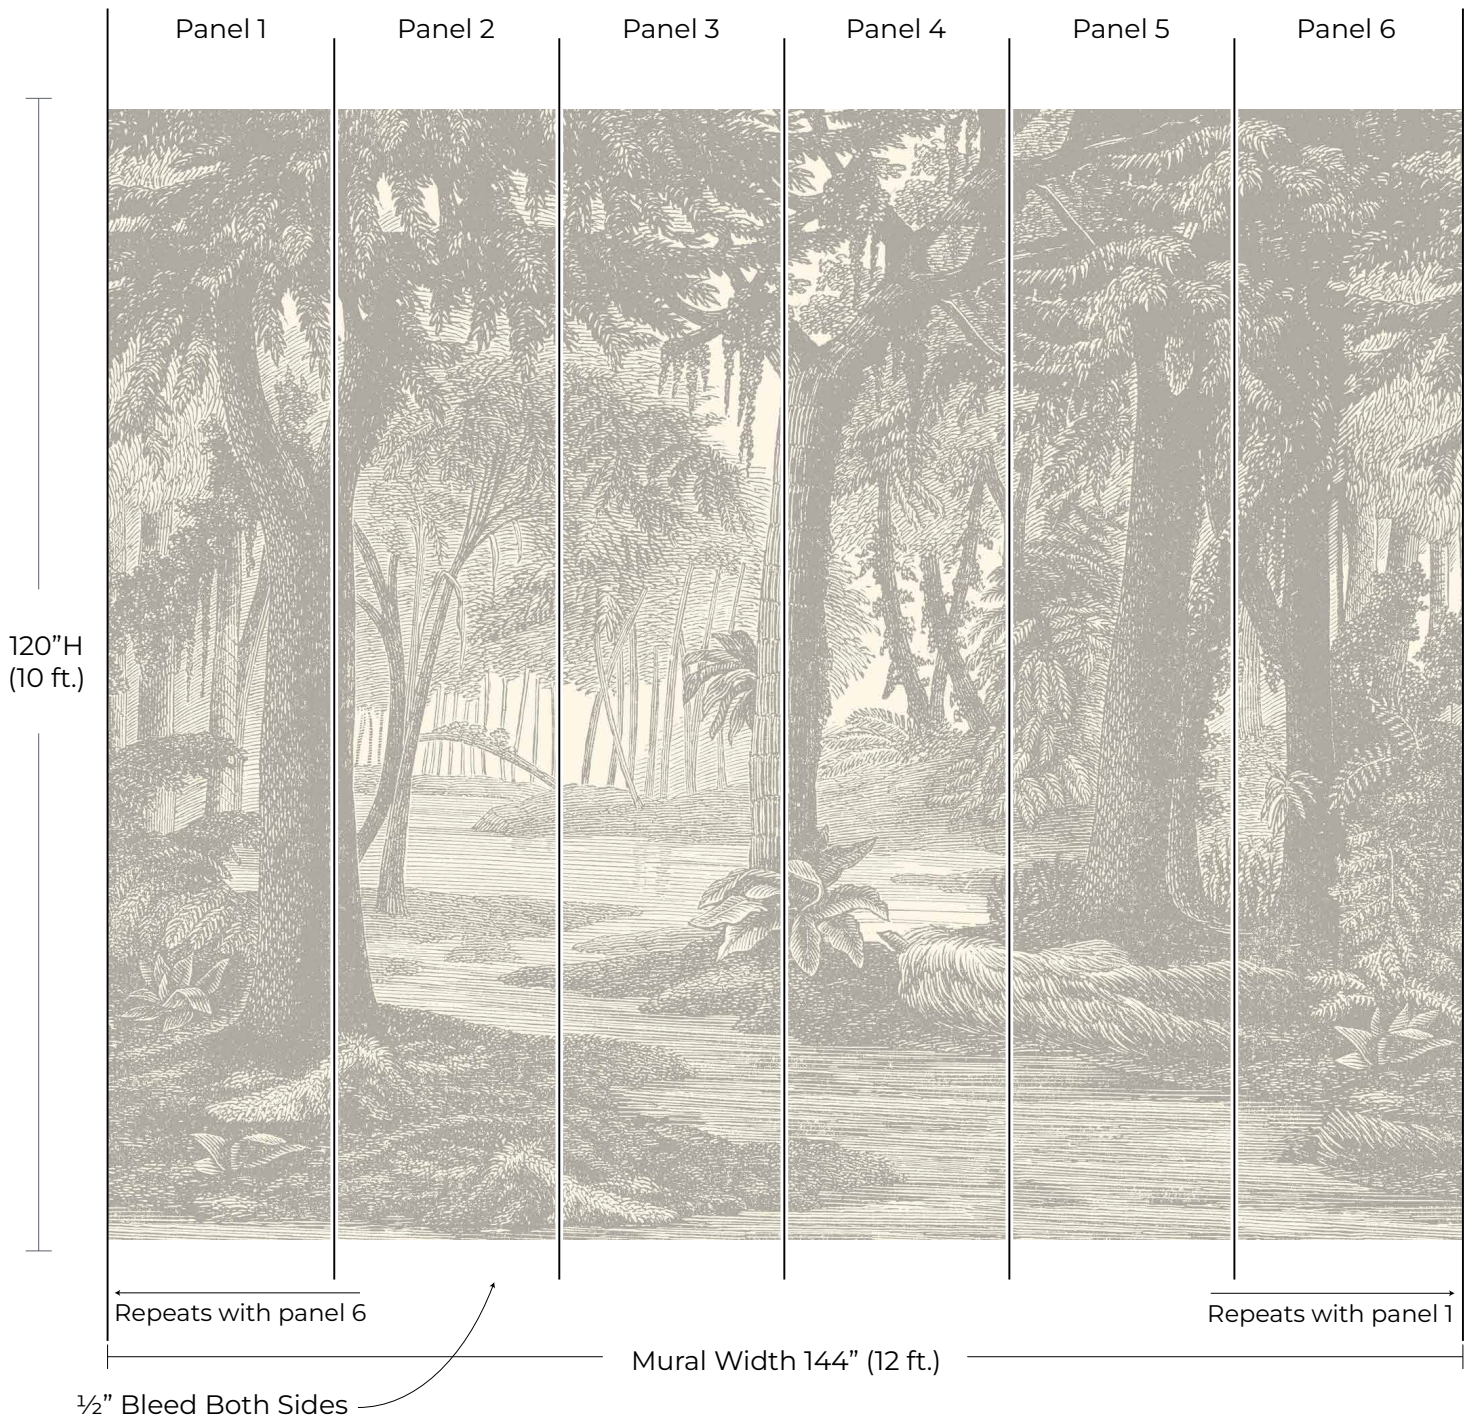

MURAL PREVIEW

Pattern: Tropical Canopy
Colorway: Oat
Collection: The Mural Collection

SKU: WCM131-OA
Mural Size: 12ft W x 10ft H
Mural Repeats every 12ft

mitchellblack.com

info@mitchellblackhome.com

[@mitchell_black](https://www.instagram.com/mitchell_black)

* This mural preview shows our standard panel layout for visualization purposes only and is not intended for color matching.

** If your mural is a custom size, the scale and number of panels shown above may not match. The image above is for visual guide purposes only.