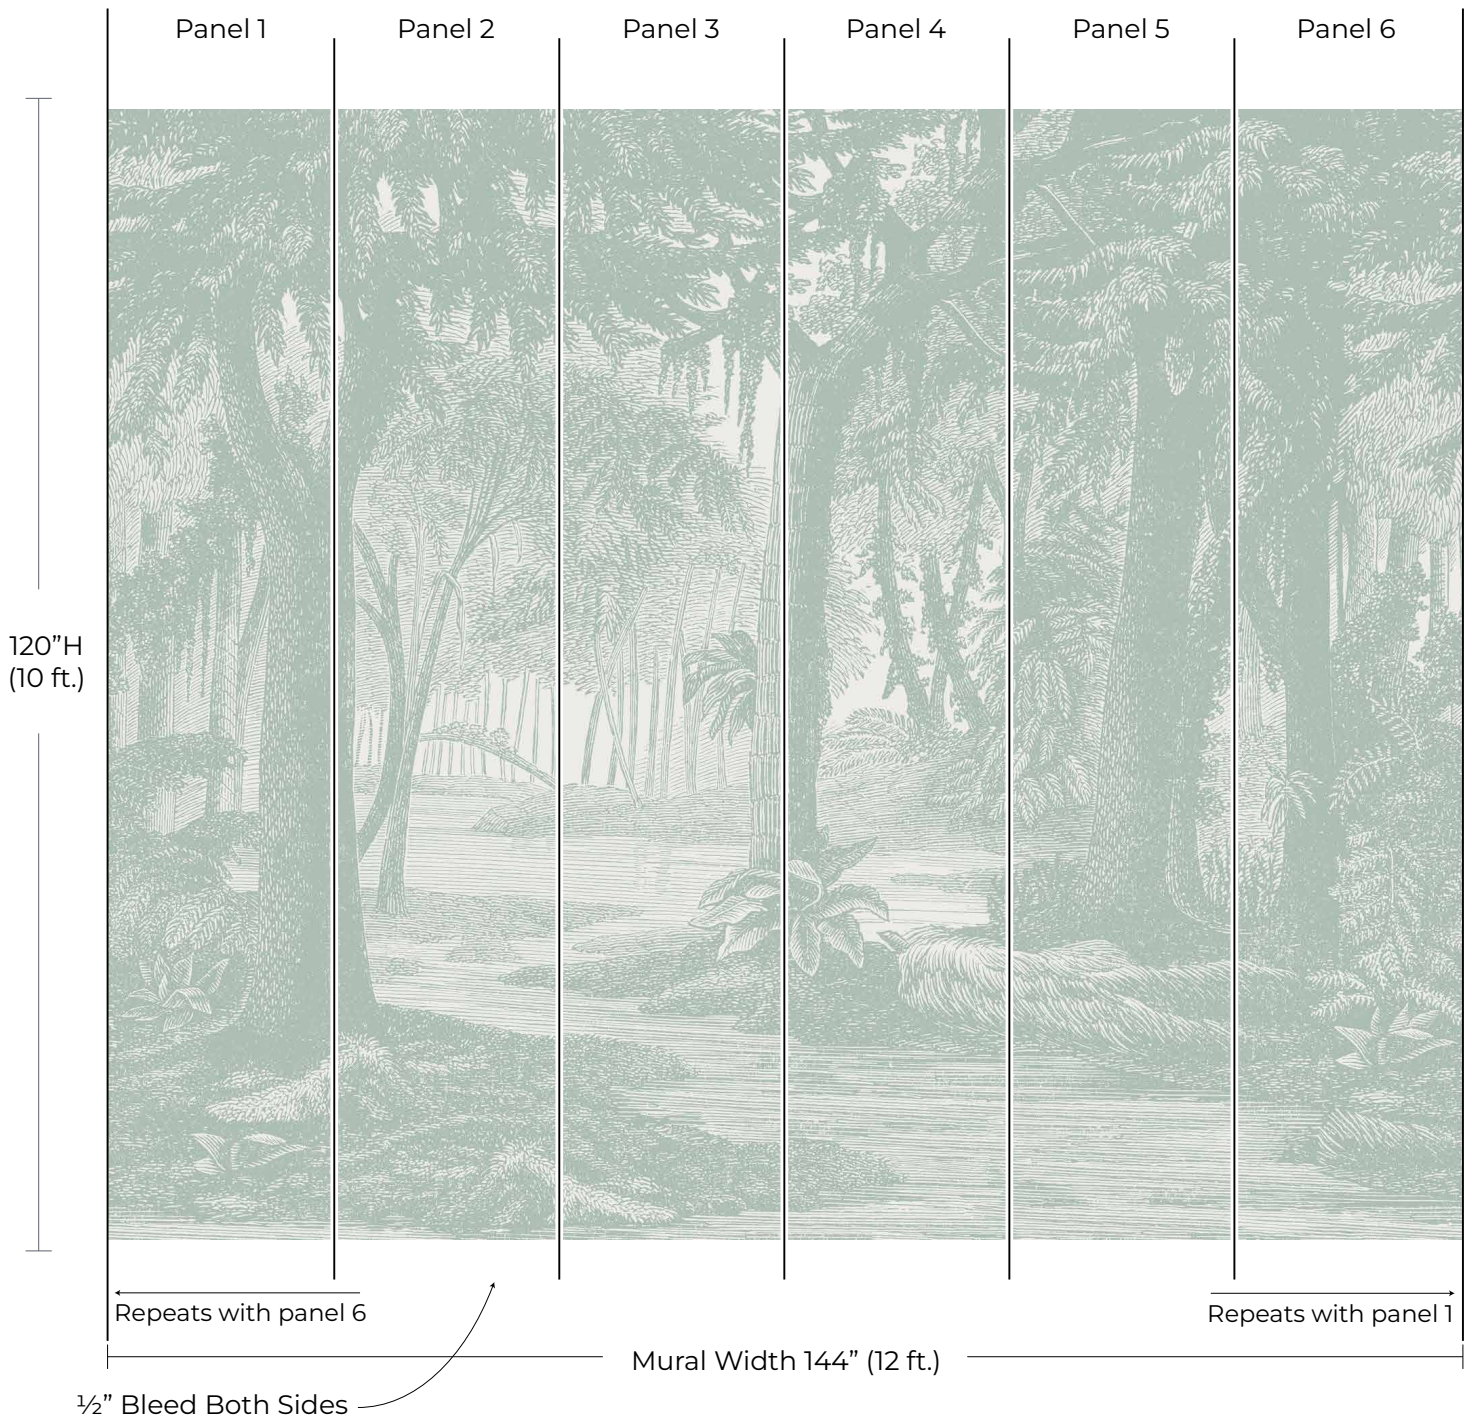

MURAL PREVIEW

Pattern: Tropical Canopy
Colorway: Mint
Collection: The Mural Collection

SKU: WCM131-MN
Mural Size: 12ft W x 10ft H
Mural Repeats every 12ft

mitchellblack.com

info@mitchellblackhome.com

[@mitchell_black](https://www.instagram.com/mitchell_black)

* This mural preview shows our standard panel layout for visualization purposes only and is not intended for color matching.

** If your mural is a custom size, the scale and number of panels shown above may not match. The image above is for visual guide purposes only.