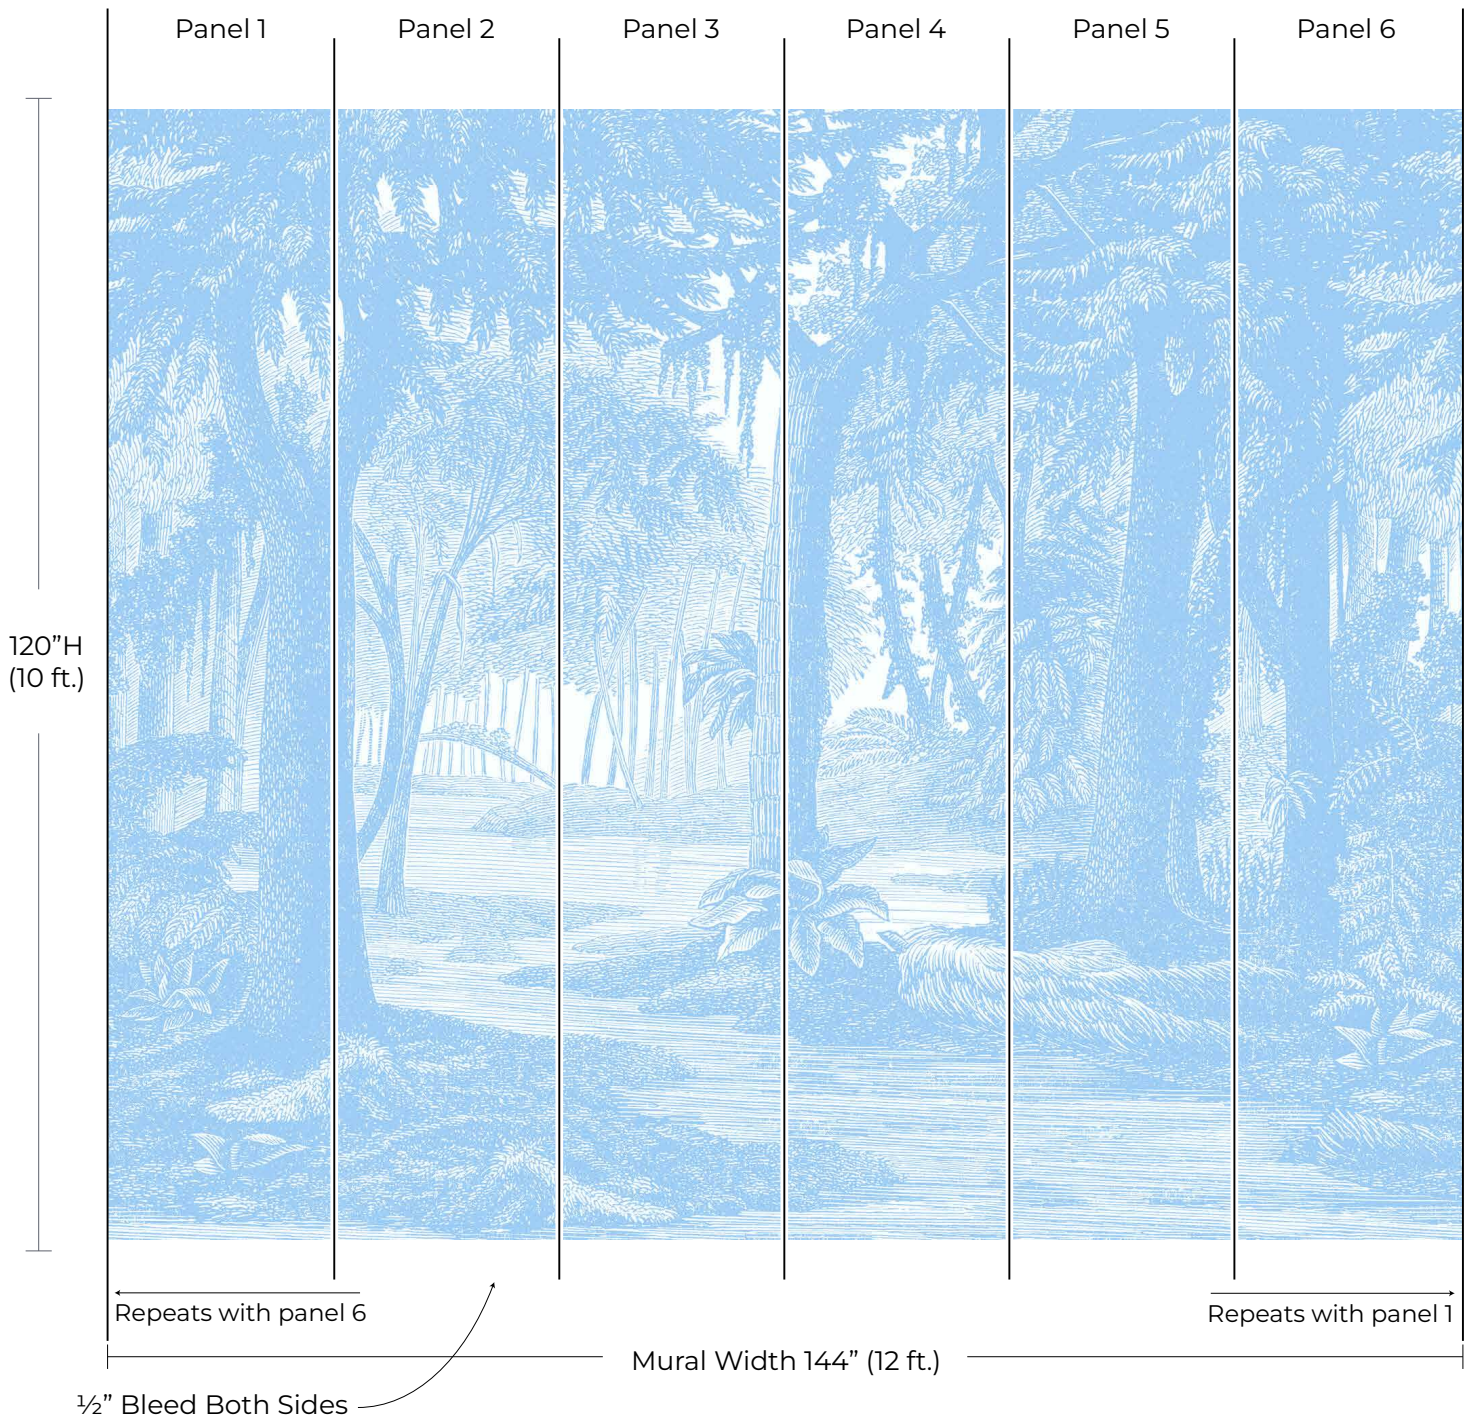

MURAL PREVIEW

Pattern: Tropical Canopy
Colorway: Electric Blue
Collection: The Mural Collection

SKU: WCM131-EB
Mural Size: 12ft W x 10ft H
Mural Repeats every 12ft

mitchellblack.com

info@mitchellblackhome.com

[@mitchell_black](https://www.instagram.com/mitchell_black)

* This mural preview shows our standard panel layout for visualization purposes only and is not intended for color matching.

** If your mural is a custom size, the scale and number of panels shown above may not match. The image above is for visual guide purposes only.