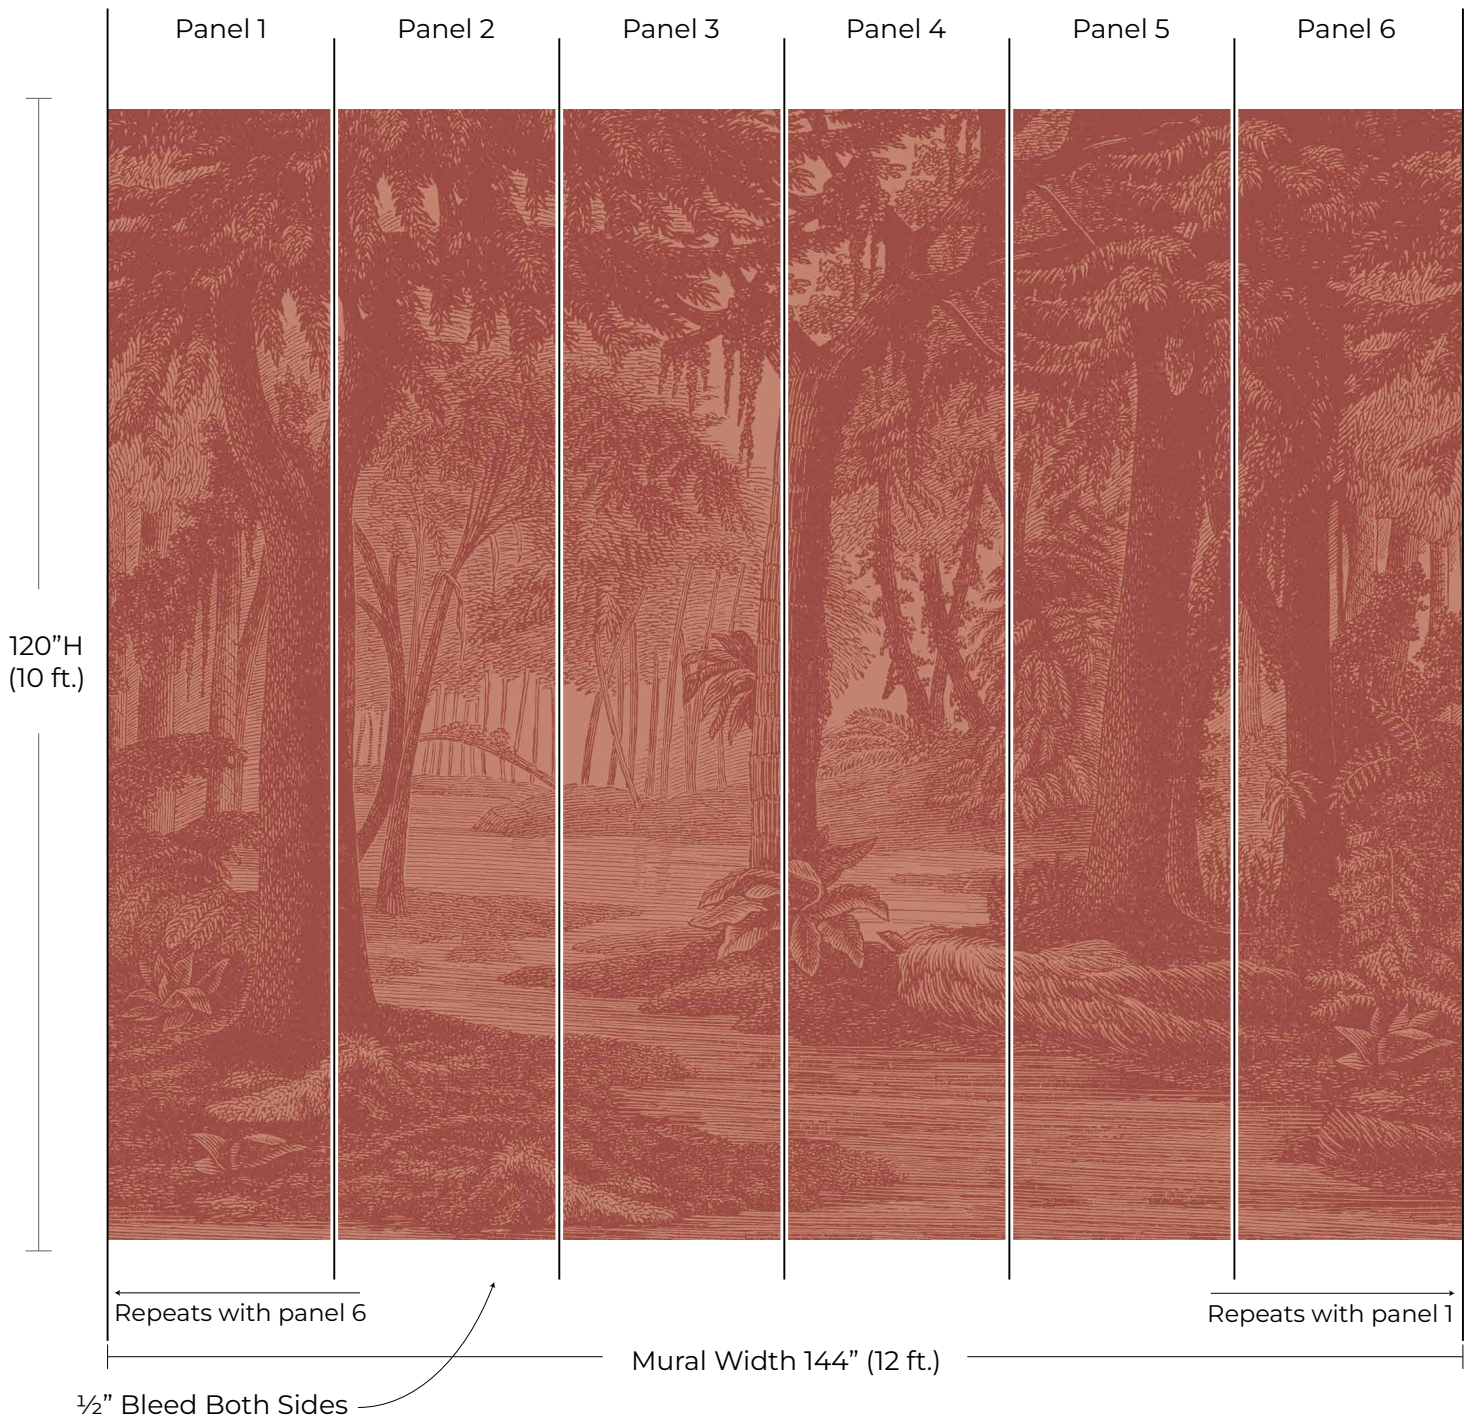

MITCHELL BLACK™

MURAL PREVIEW

Pattern: Tropical Canopy
Colorway: Burnt Red
Collection: The Mural Collection

SKU: WCM131-BR
Mural Size: 12ft W x 10ft H
Mural Repeats every 12ft

mitchellblack.com

info@mitchellblackhome.com

[@mitchell_black](https://www.instagram.com/mitchell_black)

* This mural preview shows our standard panel layout for visualization purposes only and is not intended for color matching.

** If your mural is a custom size, the scale and number of panels shown above may not match. The image above is for visual guide purposes only.