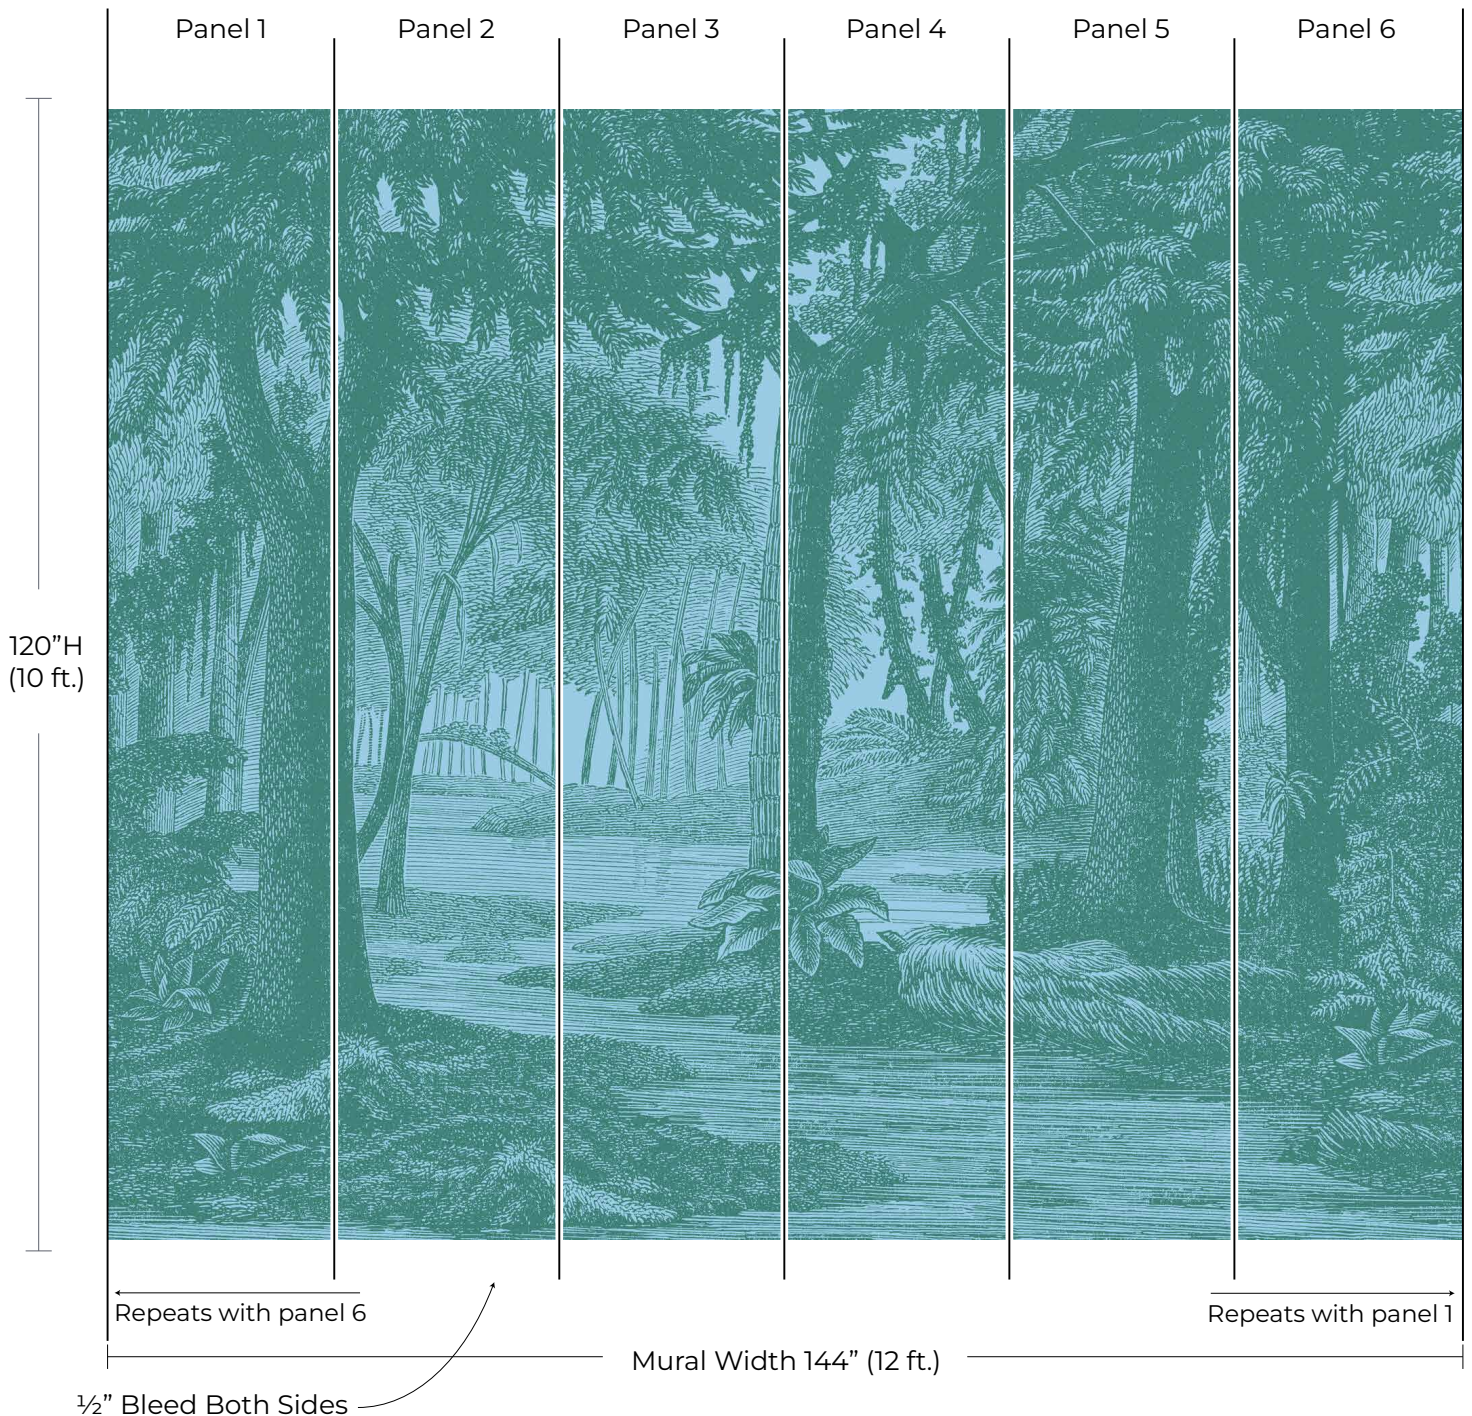

## MURAL PREVIEW

Pattern: Tropical Canopy  
Colorway: Blue Bottle  
Collection: The Mural Collection

SKU: WCM131-BL  
Mural Size: 12ft W x 10ft H  
Mural Repeats every 12ft

[mitchellblack.com](http://mitchellblack.com)

[info@mitchellblackhome.com](mailto:info@mitchellblackhome.com)

[@mitchell\\_black](https://www.instagram.com/mitchell_black)

\* This mural preview shows our standard panel layout for visualization purposes only and is not intended for color matching.

\*\* If your mural is a custom size, the scale and number of panels shown above may not match. The image above is for visual guide purposes only.