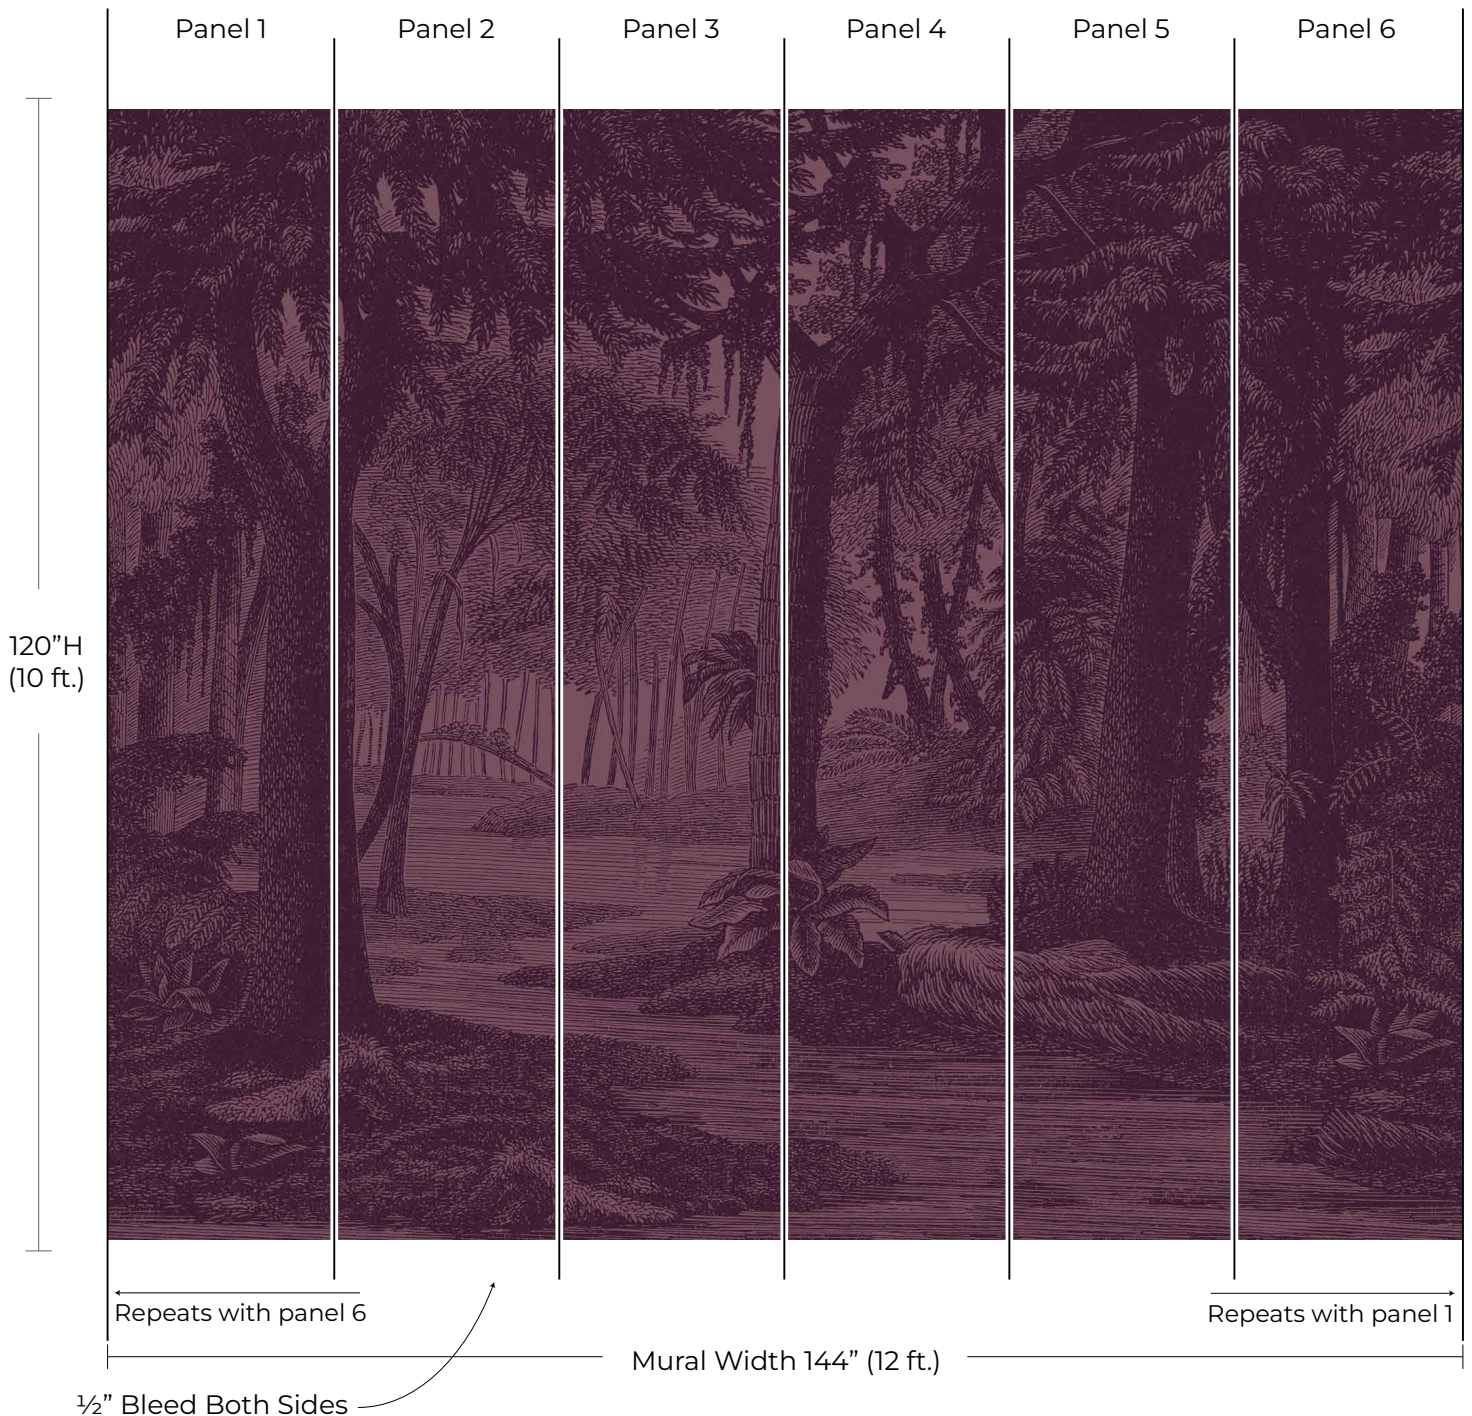

MITCHELL BLACK™

MURAL PREVIEW

Pattern: Tropical Canopy
Colorway: Burgundy
Collection: The Mural Collection

SKU: WCM131-BG
Mural Size: 12ft W x 10ft H
Mural Repeats every 12ft

mitchellblack.com

info@mitchellblackhome.com

[@mitchell_black](https://www.instagram.com/mitchell_black)

* This mural preview shows our standard panel layout for visualization purposes only and is not intended for color matching.

** If your mural is a custom size, the scale and number of panels shown above may not match. The image above is for visual guide purposes only.