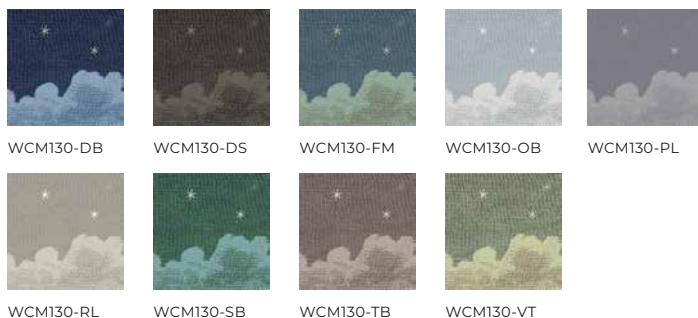

# Starry Night - Vintage Tones

SKU WCM130-VT  
 Collection Scenic Murals  
 Mural Size 12 ft. W x 10 ft. H  
 Repeatable Yes (12 ft.)

## WALLPAPER SPECIFICATIONS

	PREMIUM PAPER (TRADITIONAL)	TYPE II VINYL	TYPE II PVC-FREE
ROLL WIDTH	24 in.	48 in.	24 in. or 48 in.
ROLL LENGTH	10 ft. or Custom Length	By the Yard	10 ft. or By the Yard
WEIGHT	9 mil.	20 oz.	18 oz.
FINISH	Double-cut or Overlay	Double-cut	Double-cut
FIRE RATING	ASTM E84 Class 1 or Class "A"	ASTM E84 Class 1 or Class "A"	ASTM E84 Class 1 or Class "A"
USAGE	Residential & Commercial	Residential & Commercial	Residential & Commercial
CLEANABILITY	Spongeable	Scrubbable	Scrubbable
SUSTAINABILITY	100% Non-Toxic	Low VOC Emissions	100% Non-Toxic
PAPER QUALITY	Smooth paste-the-wall PVC-Free non-woven material with a washable and non-reflective top coat.	Highly durable textured Type II certified material.	Highly durable Type II certified material. Available in Canvas or Faux Grasscloth textures.