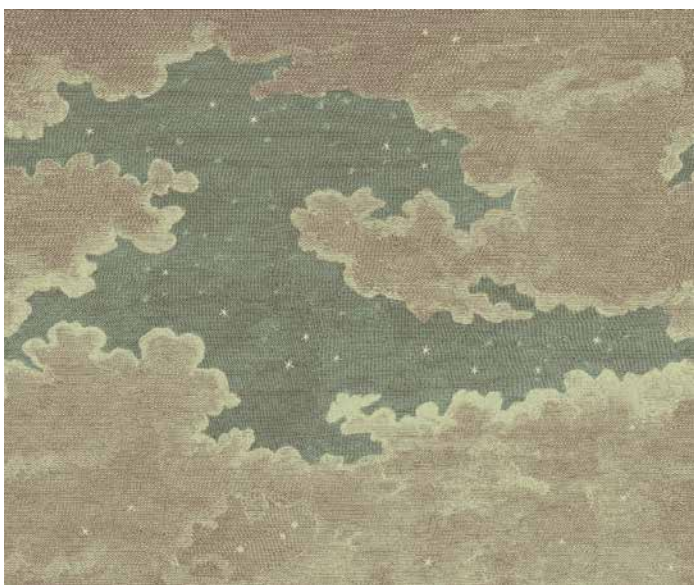

# Starry Night - Vintage Tones

SKU WCM130-VT  
 Collection Scenic Murals  
 Mural Size 12 ft. W x 10 ft. H  
 Repeatable Yes (12 ft.)