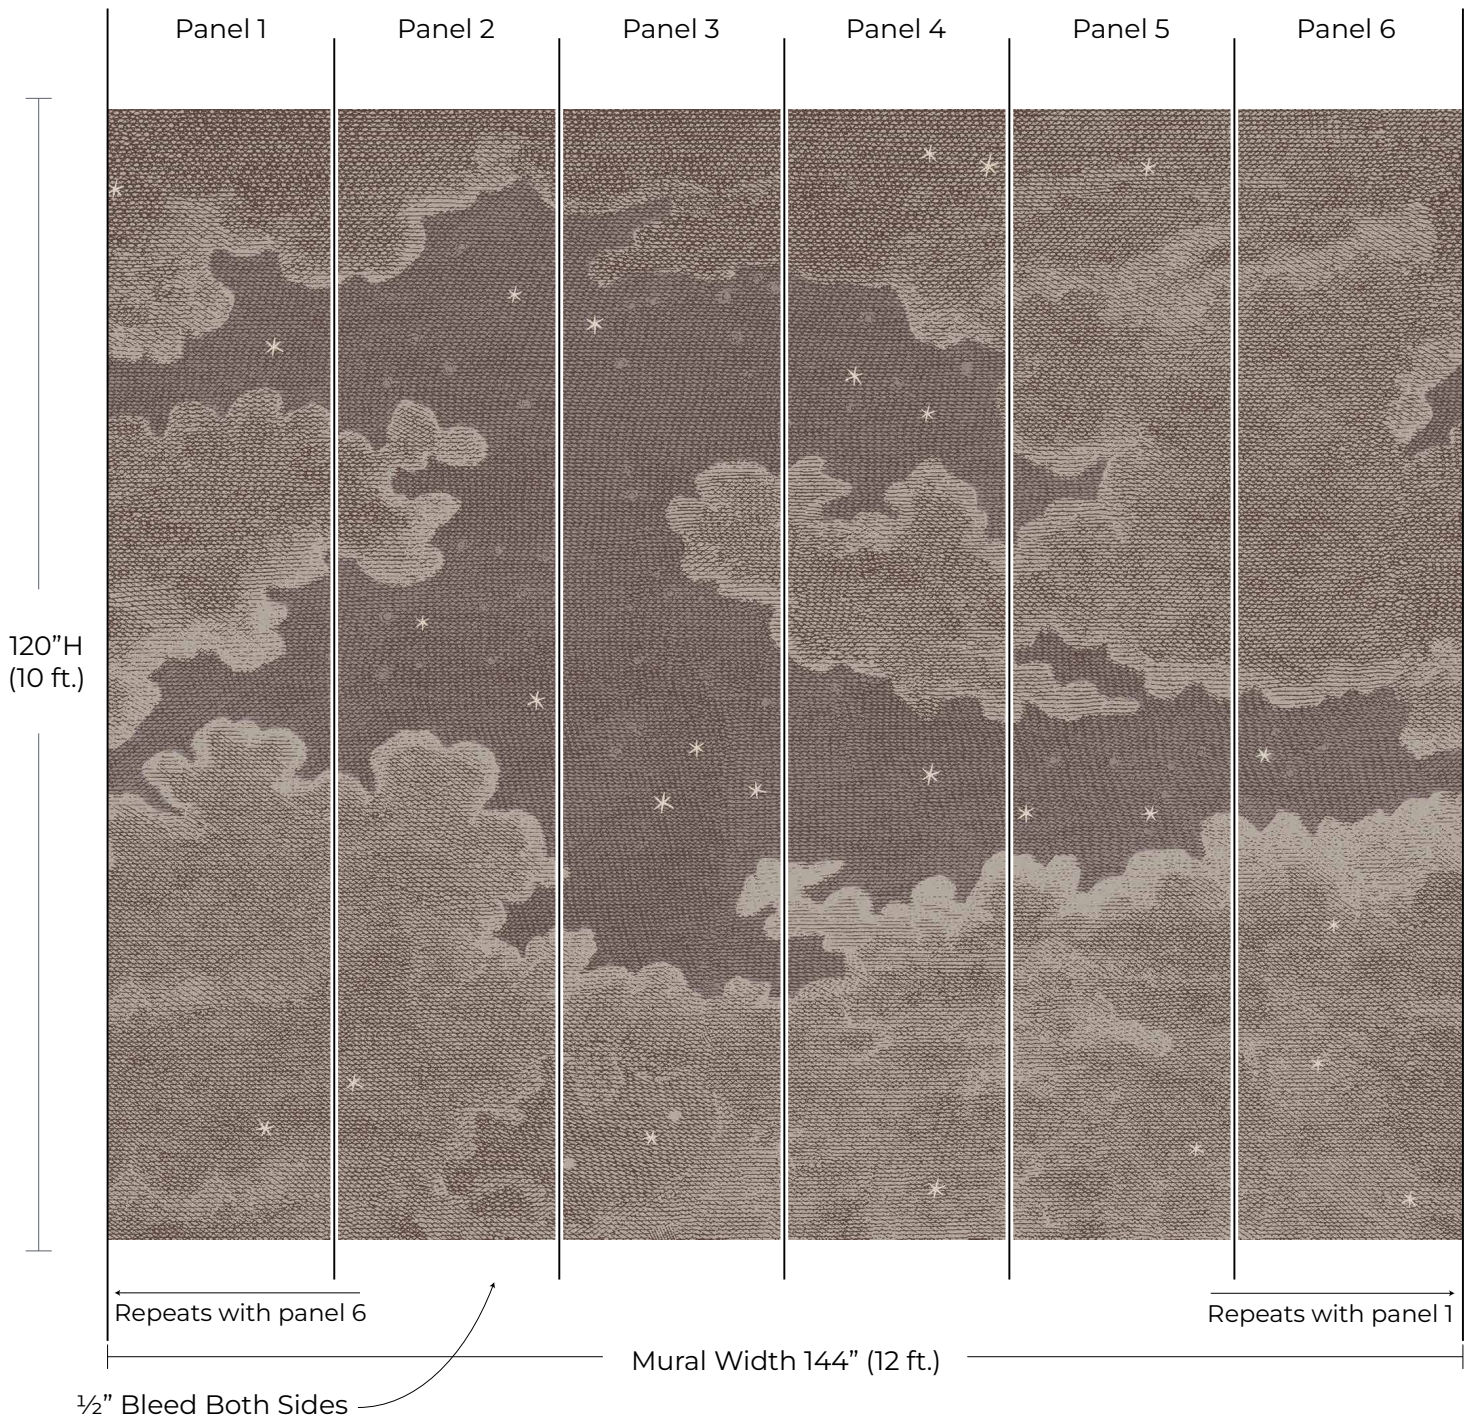

MURAL PREVIEW

Pattern: Starry Night
Colorway: Tuscan Brown
Collection: The Mural Collection

SKU: WCM130-TB
Mural Size: 12ft W x 10ft H
Mural Repeats every 12ft

mitchellblack.com

info@mitchellblackhome.com

[@mitchell_black](https://www.instagram.com/mitchell_black)

* This mural preview shows our standard panel layout for visualization purposes only and is not intended for color matching.

** If your mural is a custom size, the scale and number of panels shown above may not match. The image above is for visual guide purposes only.