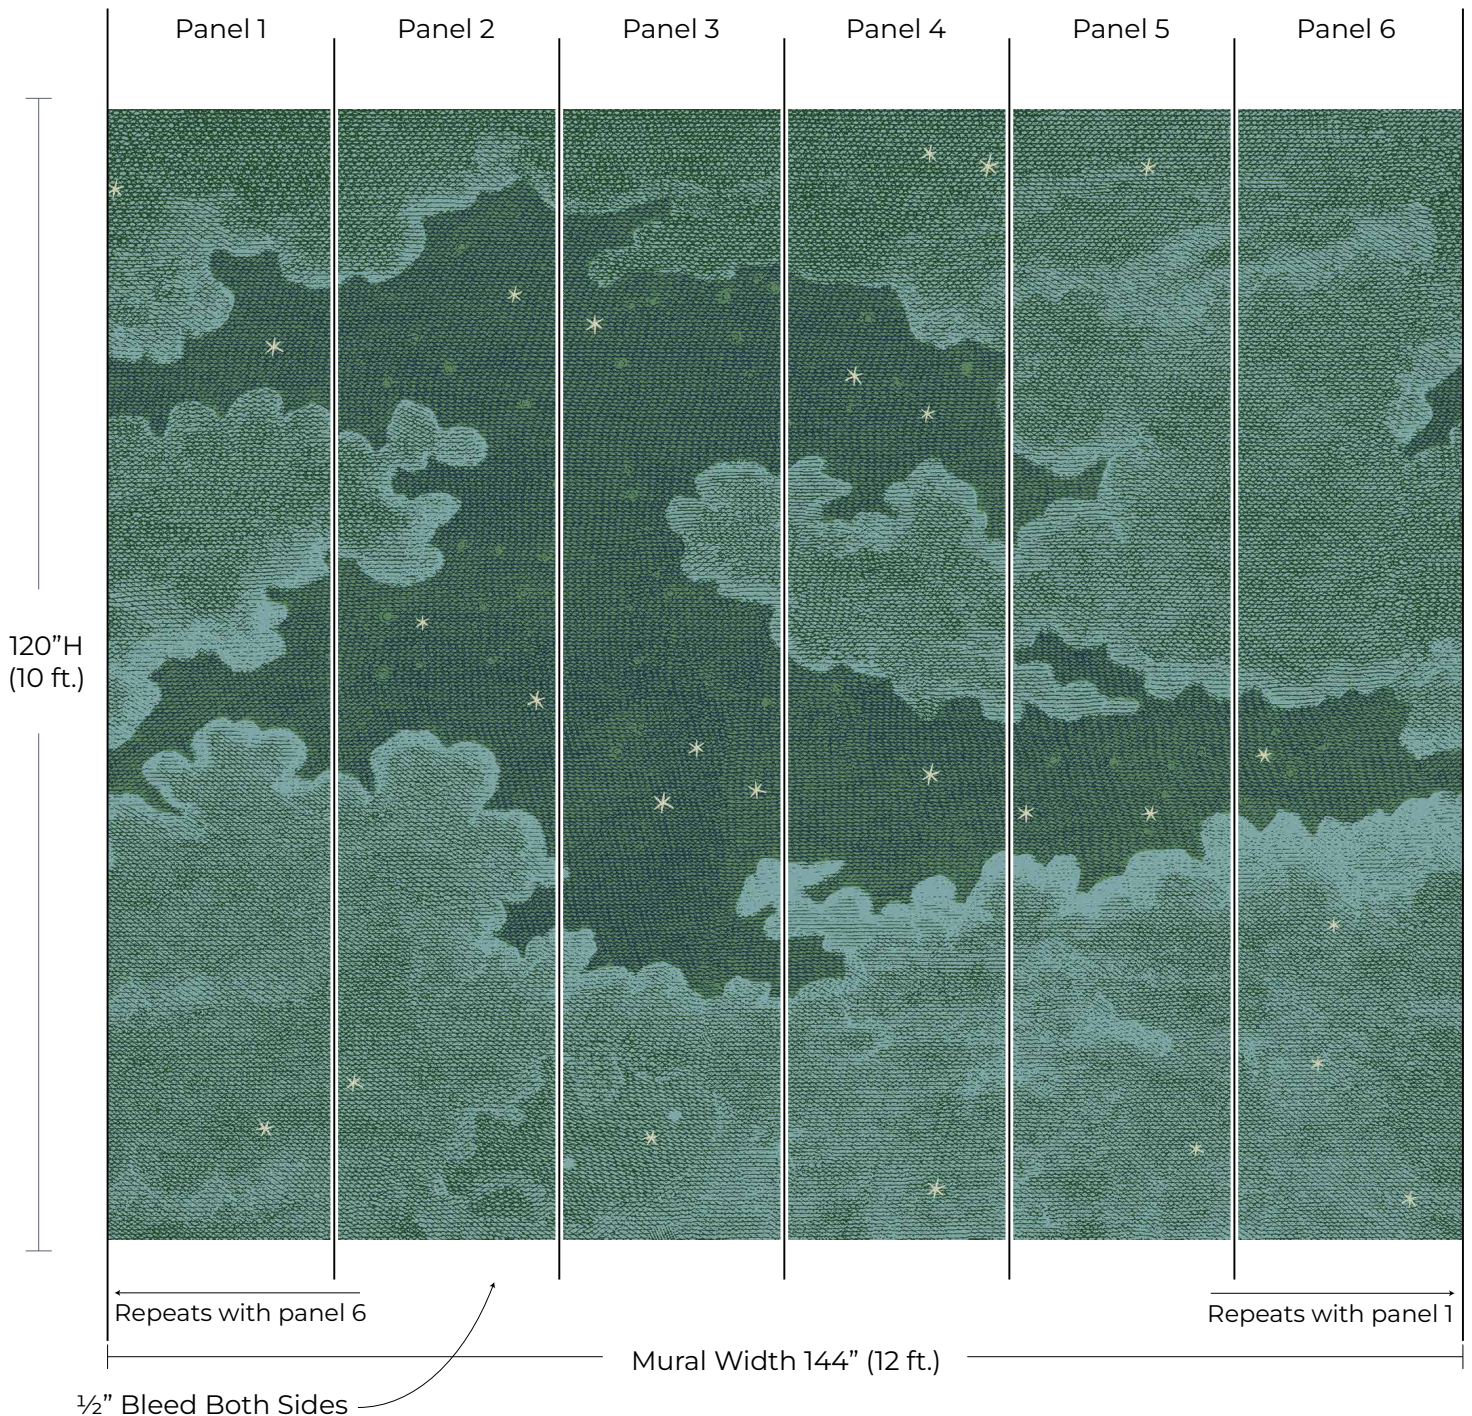

MURAL PREVIEW

Pattern: Starry Night
Colorway: Story Book Green
Collection: The Mural Collection

SKU: WCM130-SB
Mural Size: 12ft W x 10ft H
Mural Repeats every 12ft

mitchellblack.com

info@mitchellblackhome.com

[@mitchell_black](https://www.instagram.com/mitchell_black)

* This mural preview shows our standard panel layout for visualization purposes only and is not intended for color matching.

** If your mural is a custom size, the scale and number of panels shown above may not match. The image above is for visual guide purposes only.