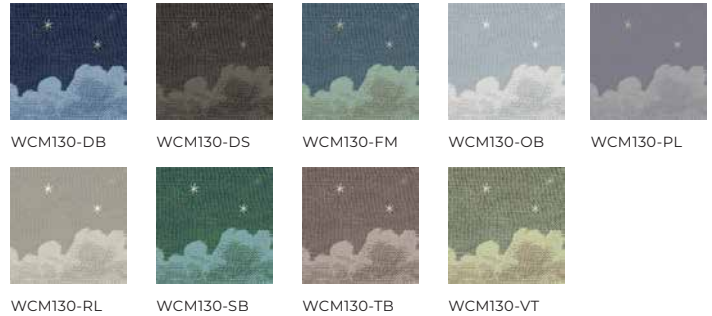

Starry Night - Story Book Green

SKU WCM130-SB
 Collection Scenic Murals
 Mural Size 12 ft. W x 10 ft. H
 Repeatable Yes (12 ft.)

WALLPAPER SPECIFICATIONS

	PREMIUM PAPER (TRADITIONAL)	TYPE II VINYL	TYPE II PVC-FREE
ROLL WIDTH	24 in.	48 in.	24 in. or 48 in.
ROLL LENGTH	10 ft. or Custom Length	By the Yard	10 ft. or By the Yard
WEIGHT	9 mil.	20 oz.	18 oz.
FINISH	Double-cut or Overlay	Double-cut	Double-cut
FIRE RATING	ASTM E84 Class 1 or Class "A"	ASTM E84 Class 1 or Class "A"	ASTM E84 Class 1 or Class "A"
USAGE	Residential & Commercial	Residential & Commercial	Residential & Commercial
CLEANABILITY	Spongeable	Scrubbable	Scrubbable
SUSTAINABILITY	100% Non-Toxic	Low VOC Emissions	100% Non-Toxic
PAPER QUALITY	Smooth paste-the-wall PVC-Free non-woven material with a washable and non-reflective top coat.	Highly durable textured Type II certified material.	Highly durable Type II certified material. Available in Canvas or Faux Grasscloth textures.