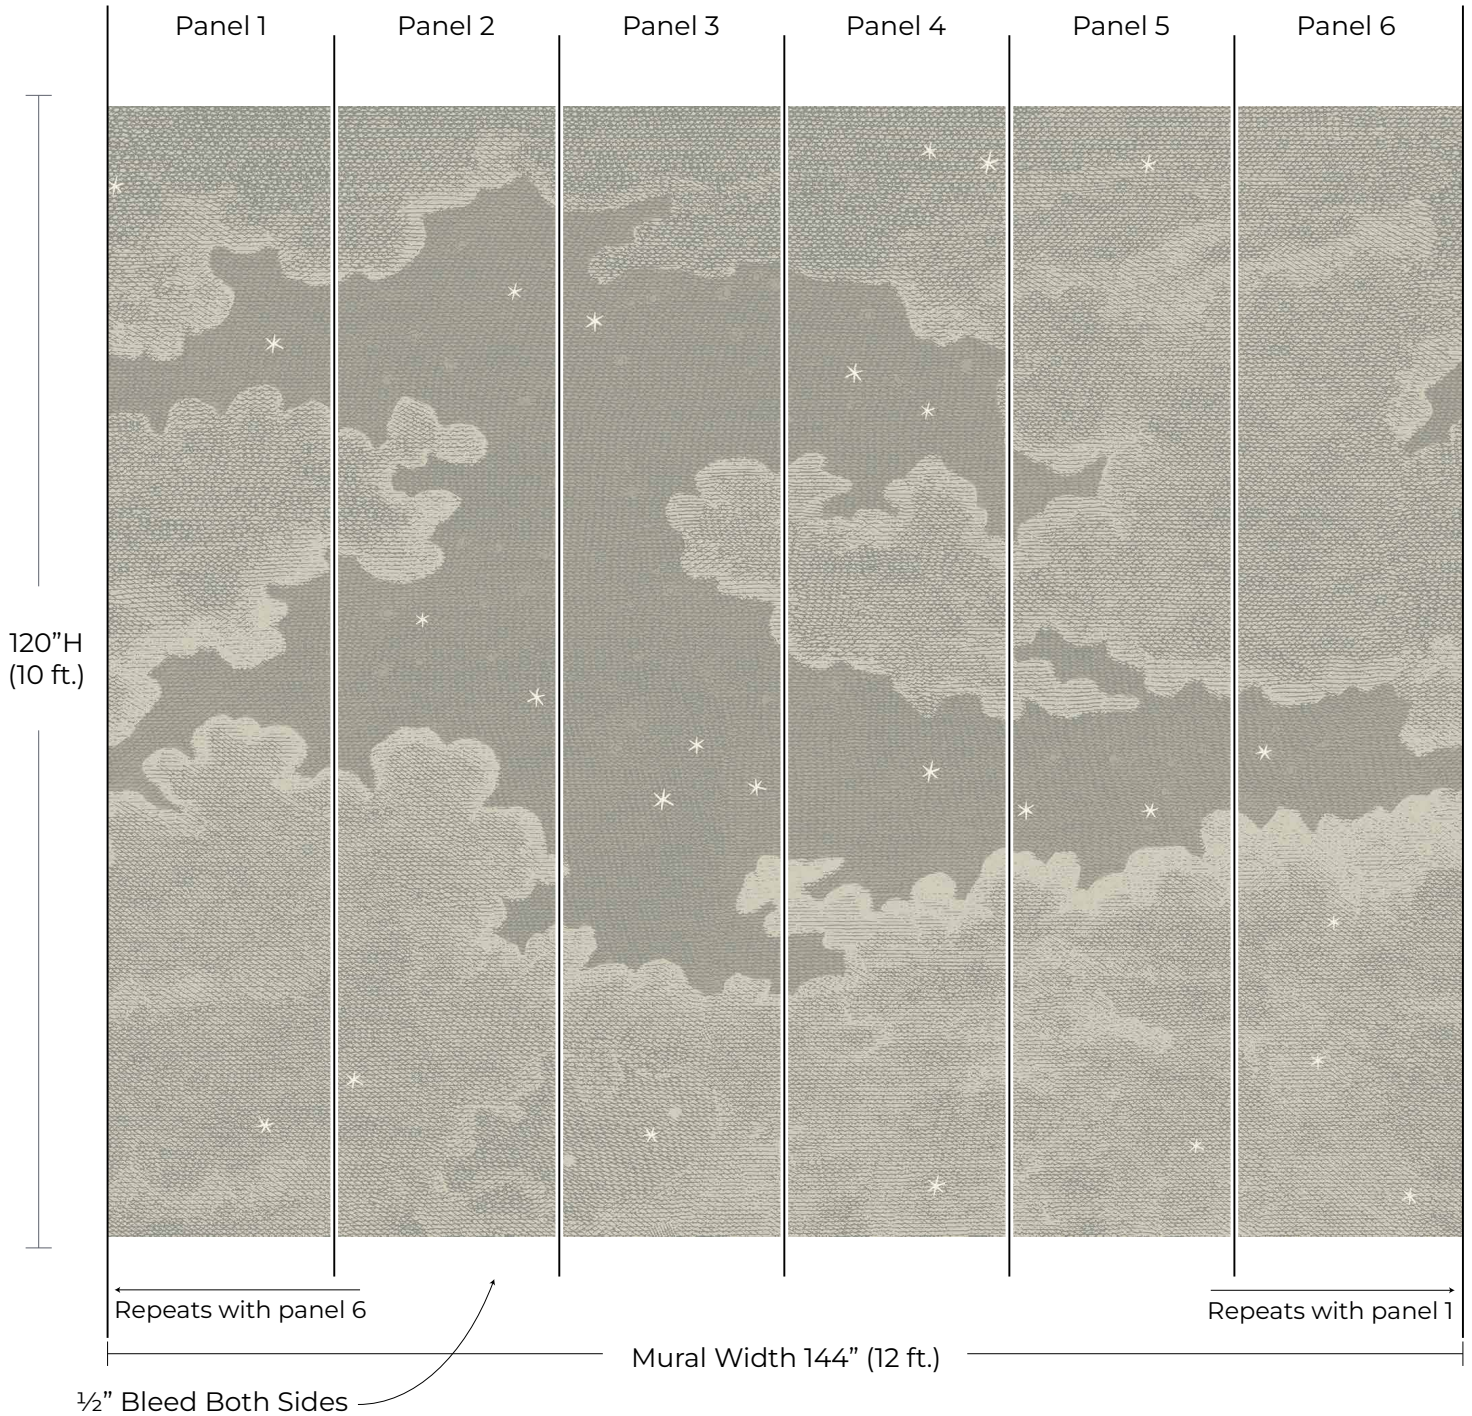

MURAL PREVIEW

Pattern: Starry Night
Colorway: Raw Linen
Collection: The Mural Collection

SKU: WCM130-RL
Mural Size: 12ft W x 10ft H
Mural Repeats every 12ft

mitchellblack.com

info@mitchellblackhome.com

[@mitchell_black](https://www.instagram.com/mitchell_black)

* This mural preview shows our standard panel layout for visualization purposes only and is not intended for color matching.

** If your mural is a custom size, the scale and number of panels shown above may not match. The image above is for visual guide purposes only.