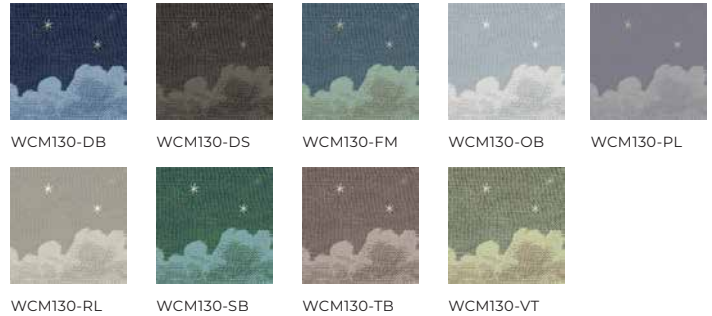

Starry Night - Raw Linen

SKU WCM130-RL
 Collection Scenic Murals
 Mural Size 12 ft. W x 10 ft. H
 Repeatable Yes (12 ft.)

WALLPAPER SPECIFICATIONS

	PREMIUM PAPER (TRADITIONAL)	TYPE II VINYL	TYPE II PVC-FREE
ROLL WIDTH	24 in.	48 in.	24 in. or 48 in.
ROLL LENGTH	10 ft. or Custom Length	By the Yard	10 ft. or By the Yard
WEIGHT	9 mil.	20 oz.	18 oz.
FINISH	Double-cut or Overlay	Double-cut	Double-cut
FIRE RATING	ASTM E84 Class 1 or Class "A"	ASTM E84 Class 1 or Class "A"	ASTM E84 Class 1 or Class "A"
USAGE	Residential & Commercial	Residential & Commercial	Residential & Commercial
CLEANABILITY	Spongeable	Scrubbable	Scrubbable
SUSTAINABILITY	100% Non-Toxic	Low VOC Emissions	100% Non-Toxic
PAPER QUALITY	Smooth paste-the-wall PVC-Free non-woven material with a washable and non-reflective top coat.	Highly durable textured Type II certified material.	Highly durable Type II certified material. Available in Canvas or Faux Grasscloth textures.