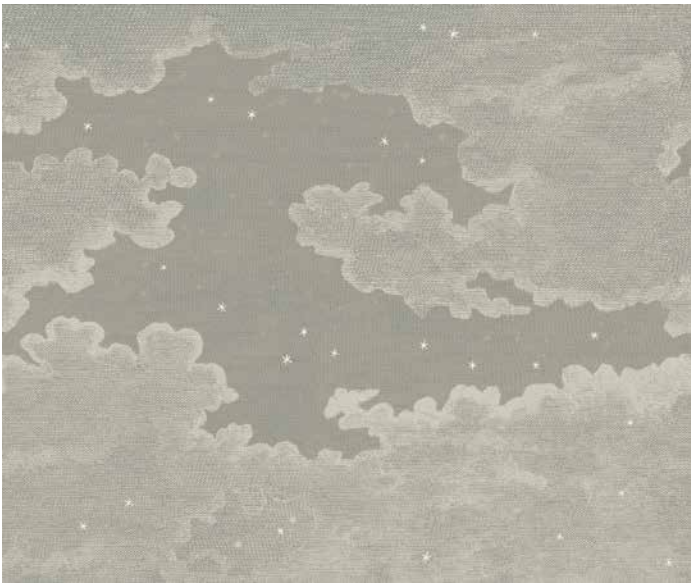

Starry Night - Raw Linen

SKU WCM130-RL
 Collection Scenic Murals
 Mural Size 12 ft. W x 10 ft. H
 Repeatable Yes (12 ft.)

WALLPAPER SPECIFICATIONS

	PREMIUM PAPER (TRADITIONAL)	TYPE II VINYL	TYPE II PVC-FREE
ROLL WIDTH	24 in.	48 in.	24 in. or 48 in.
ROLL LENGTH	10 ft. or Custom Length	By the Yard	10 ft. or By the Yard
WEIGHT	9 mil.	20 oz.	18 oz.
FINISH	Double-cut or Overlay	Double-cut	Double-cut
FIRE RATING	ASTM E84 Class 1 or Class "A"	ASTM E84 Class 1 or Class "A"	ASTM E84 Class 1 or Class "A"
USAGE	Residential & Commercial	Residential & Commercial	Residential & Commercial
CLEANABILITY	Spongeable	Scrubbable	Scrubbable
SUSTAINABILITY	100% Non-Toxic	Low VOC Emissions	100% Non-Toxic
PAPER QUALITY	Smooth paste-the-wall PVC-Free non-woven material with a washable and non-reflective top coat.	Highly durable textured Type II certified material.	Highly durable Type II certified material. Available in Canvas or Faux Grasscloth textures.