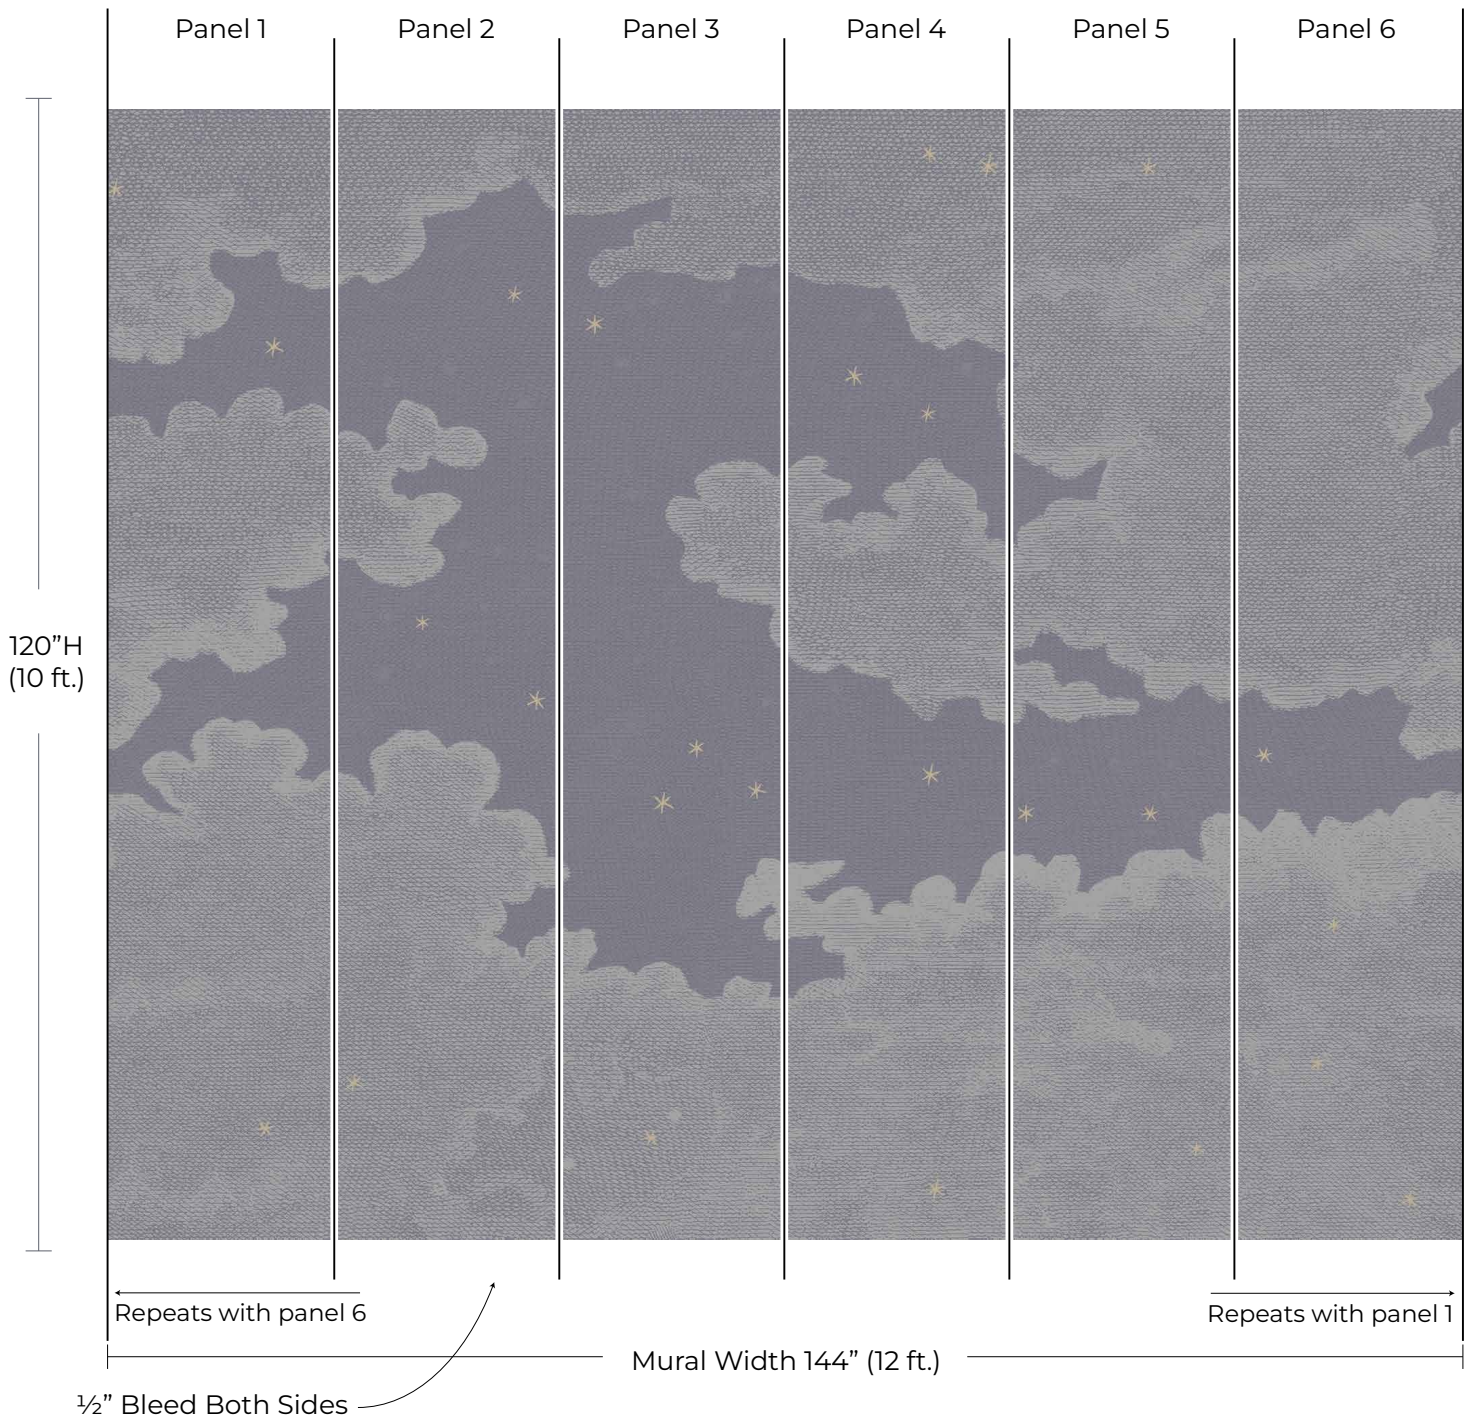

## MURAL PREVIEW

Pattern: Starry Night  
Colorway: Plum  
Collection: The Mural Collection

SKU: WCM130-PL  
Mural Size: 12ft W x 10ft H  
Mural Repeats every 12ft

[mitchellblack.com](http://mitchellblack.com)

[info@mitchellblackhome.com](mailto:info@mitchellblackhome.com)

[@mitchell\\_black](https://www.instagram.com/mitchell_black)

\* This mural preview shows our standard panel layout for visualization purposes only and is not intended for color matching.

\*\* If your mural is a custom size, the scale and number of panels shown above may not match. The image above is for visual guide purposes only.