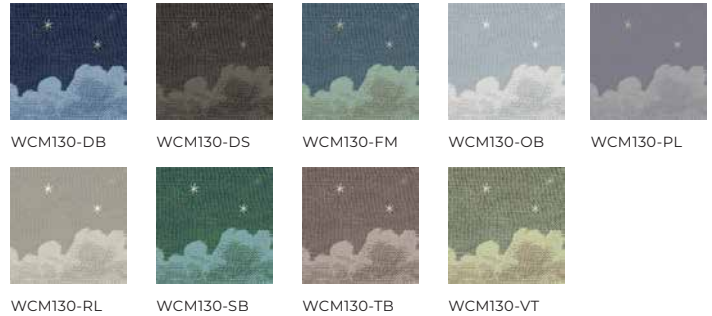

# Starry Night - Plum

SKU WCM130-PL  
 Collection Scenic Murals  
 Mural Size 12 ft. W x 10 ft. H  
 Repeatable Yes (12 ft.)

## WALLPAPER SPECIFICATIONS

	PREMIUM PAPER (TRADITIONAL)	TYPE II VINYL	TYPE II PVC-FREE
ROLL WIDTH	24 in.	48 in.	24 in. or 48 in.
ROLL LENGTH	10 ft. or Custom Length	By the Yard	10 ft. or By the Yard
WEIGHT	9 mil.	20 oz.	18 oz.
FINISH	Double-cut or Overlay	Double-cut	Double-cut
FIRE RATING	ASTM E84 Class 1 or Class "A"	ASTM E84 Class 1 or Class "A"	ASTM E84 Class 1 or Class "A"
USAGE	Residential & Commercial	Residential & Commercial	Residential & Commercial
CLEANABILITY	Spongeable	Scrubable	Scrubable
SUSTAINABILITY	100% Non-Toxic	Low VOC Emissions	100% Non-Toxic
PAPER QUALITY	Smooth paste-the-wall PVC-Free non-woven material with a washable and non-reflective top coat.	Highly durable textured Type II certified material.	Highly durable Type II certified material. Available in Canvas or Faux Grasscloth textures.