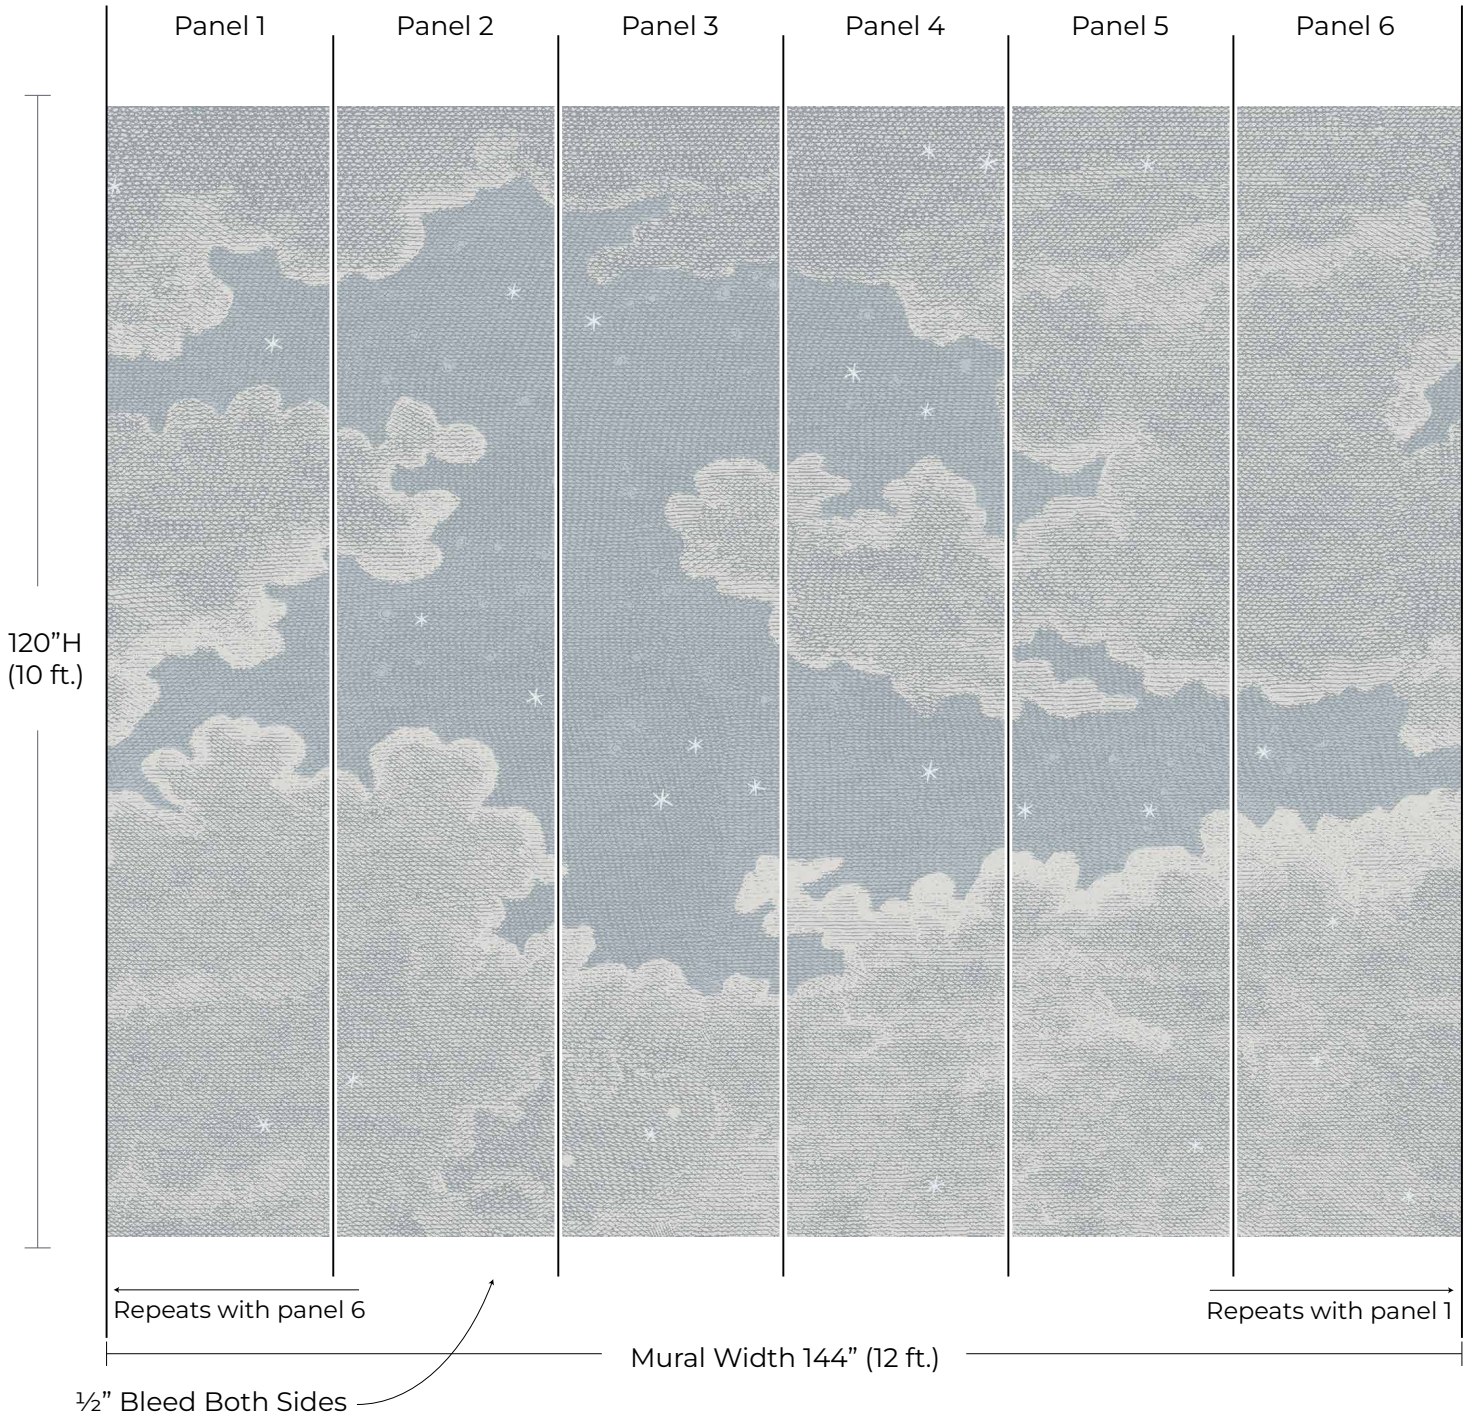

## MURAL PREVIEW

Pattern: Starry Night  
Colorway: Overcast Blue  
Collection: The Mural Collection

SKU: WCM130-OB  
Mural Size: 12ft W x 10ft H  
Mural Repeats every 12ft

[mitchellblack.com](http://mitchellblack.com)

[info@mitchellblackhome.com](mailto:info@mitchellblackhome.com)

[@mitchell\\_black](https://www.instagram.com/mitchell_black)

\* This mural preview shows our standard panel layout for visualization purposes only and is not intended for color matching.

\*\* If your mural is a custom size, the scale and number of panels shown above may not match. The image above is for visual guide purposes only.