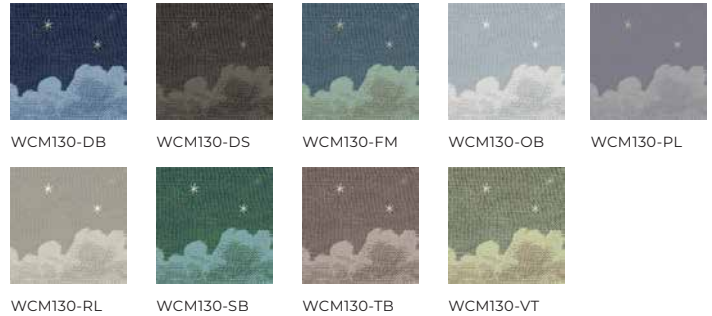

Starry Night - Overcast Blue

SKU WCM130-OB
 Collection Scenic Murals
 Mural Size 12 ft. W x 10 ft. H
 Repeatable Yes (12 ft.)

WALLPAPER SPECIFICATIONS

	PREMIUM PAPER (TRADITIONAL)	TYPE II VINYL	TYPE II PVC-FREE
ROLL WIDTH	24 in.	48 in.	24 in. or 48 in.
ROLL LENGTH	10 ft. or Custom Length	By the Yard	10 ft. or By the Yard
WEIGHT	9 mil.	20 oz.	18 oz.
FINISH	Double-cut or Overlay	Double-cut	Double-cut
FIRE RATING	ASTM E84 Class 1 or Class "A"	ASTM E84 Class 1 or Class "A"	ASTM E84 Class 1 or Class "A"
USAGE	Residential & Commercial	Residential & Commercial	Residential & Commercial
CLEANABILITY	Spongeable	Scrubable	Scrubable
SUSTAINABILITY	100% Non-Toxic	Low VOC Emissions	100% Non-Toxic
PAPER QUALITY	Smooth paste-the-wall PVC-Free non-woven material with a washable and non-reflective top coat.	Highly durable textured Type II certified material.	Highly durable Type II certified material. Available in Canvas or Faux Grasscloth textures.