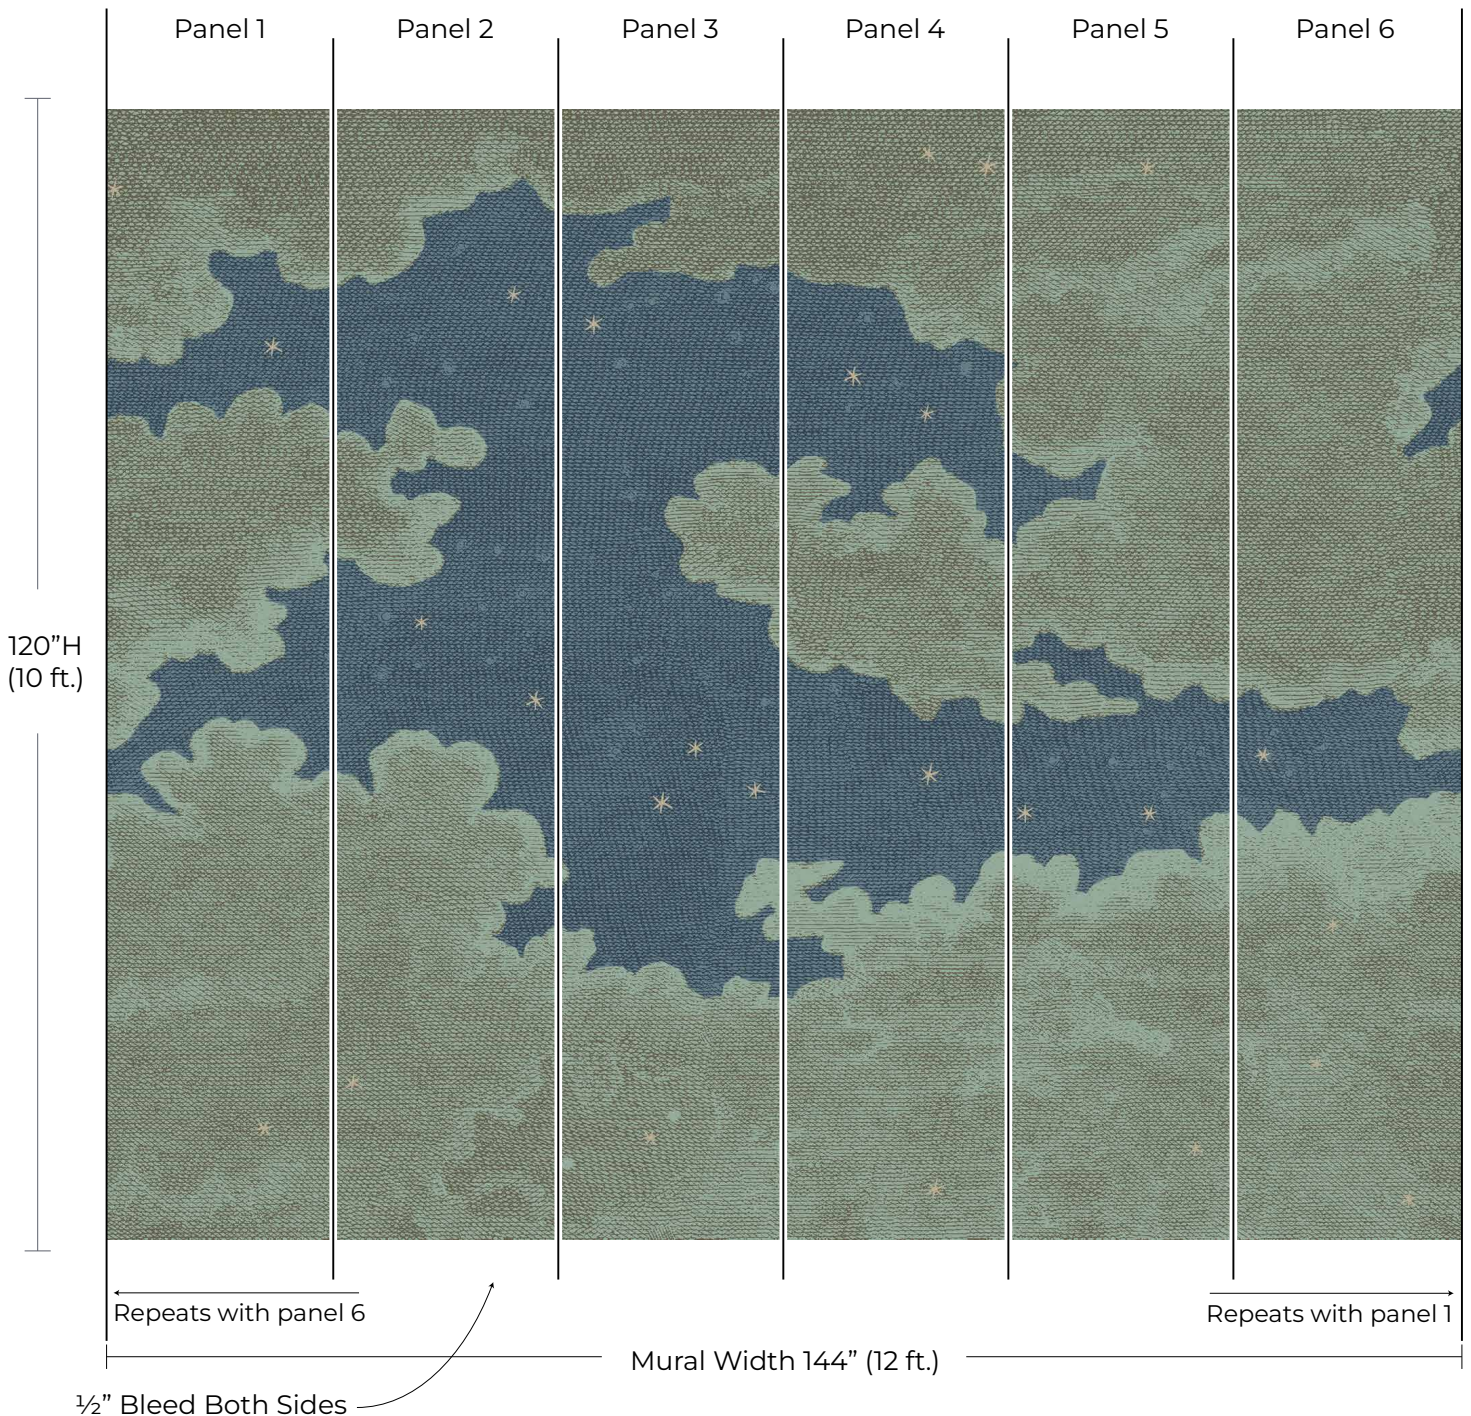

MURAL PREVIEW

Pattern: Starry Night
Colorway: Full Moon Blues
Collection: The Mural Collection

SKU: WCM130-FM
Mural Size: 12ft W x 10ft H
Mural Repeats every 12ft

mitchellblack.com

info@mitchellblackhome.com

[@mitchell_black](https://www.instagram.com/mitchell_black)

* This mural preview shows our standard panel layout for visualization purposes only and is not intended for color matching.

** If your mural is a custom size, the scale and number of panels shown above may not match. The image above is for visual guide purposes only.