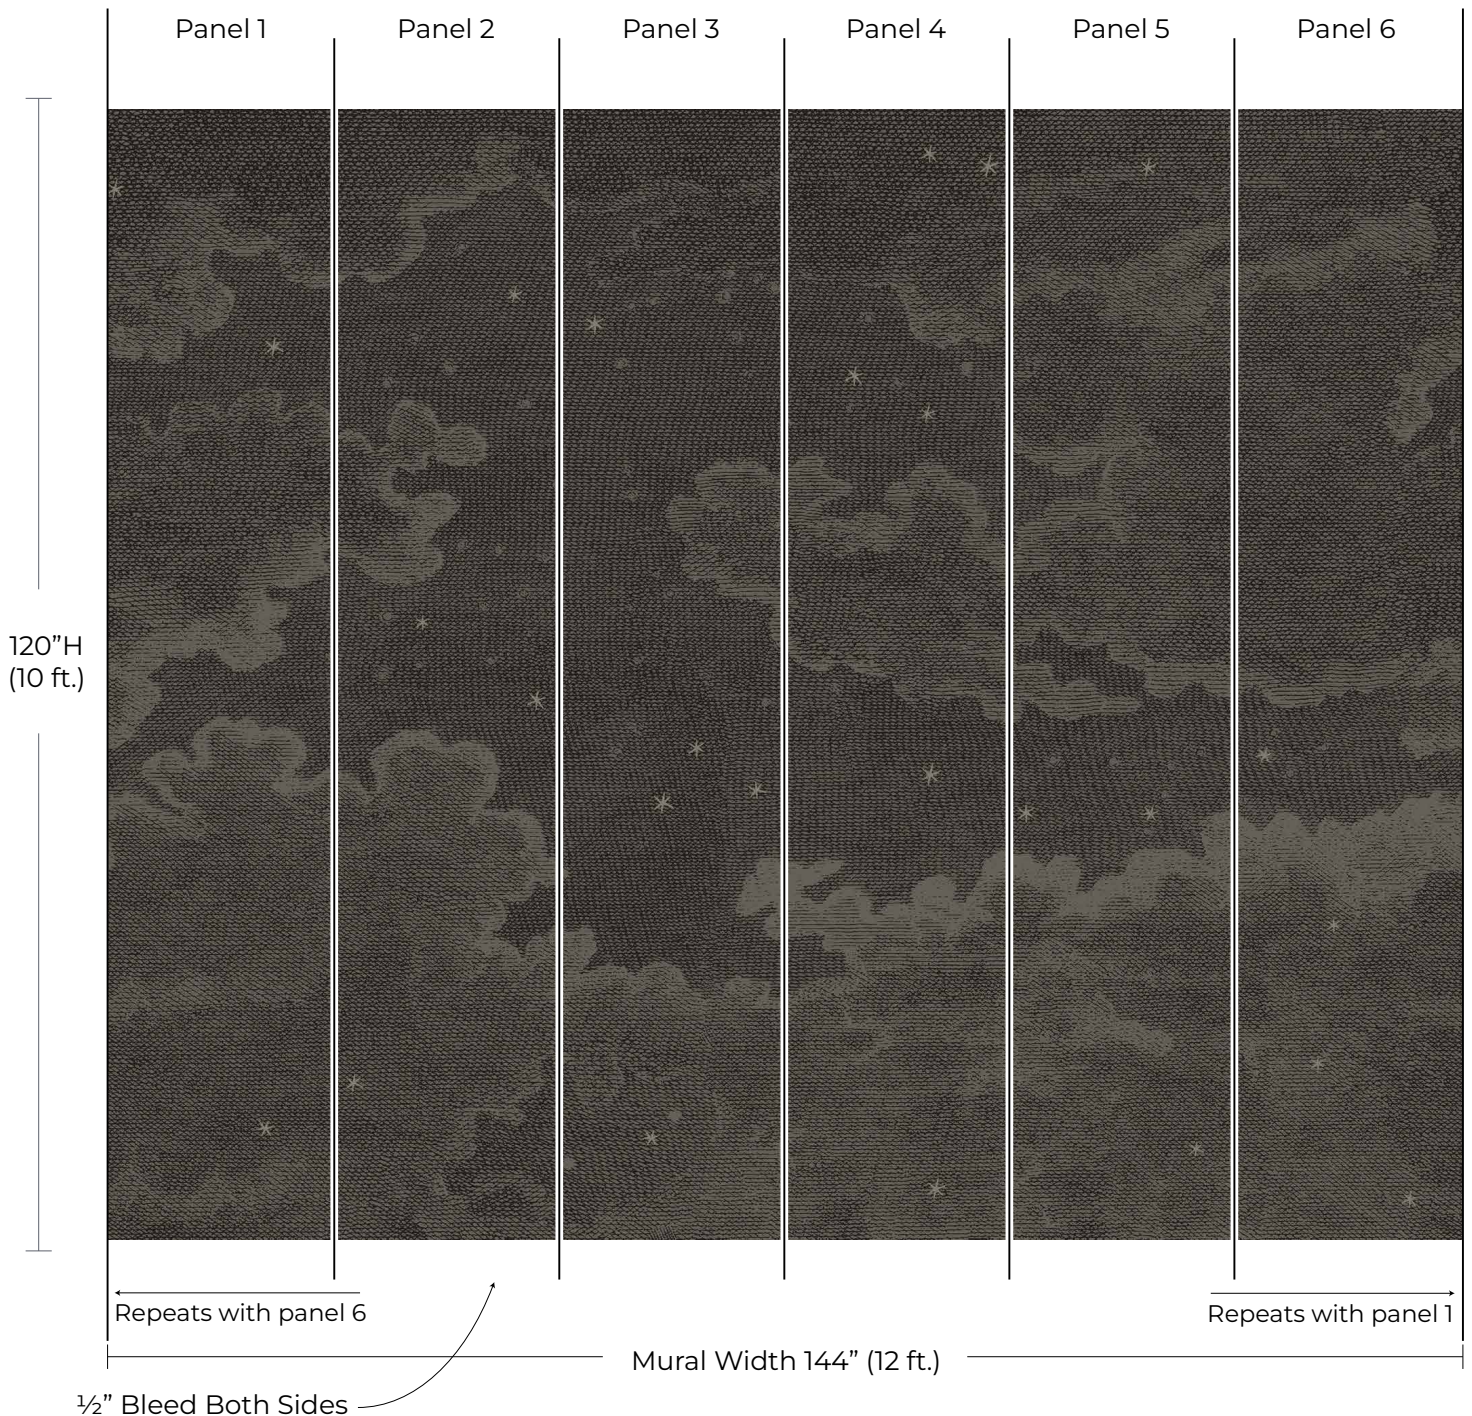

MURAL PREVIEW

Pattern: Starry Night
Colorway: Deep Space Black
Collection: The Mural Collection

SKU: WCM130-DS
Mural Size: 12ft W x 10ft H
Mural Repeats every 12ft

mitchellblack.com

info@mitchellblackhome.com

[@mitchell_black](https://www.instagram.com/mitchell_black)

* This mural preview shows our standard panel layout for visualization purposes only and is not intended for color matching.

** If your mural is a custom size, the scale and number of panels shown above may not match. The image above is for visual guide purposes only.