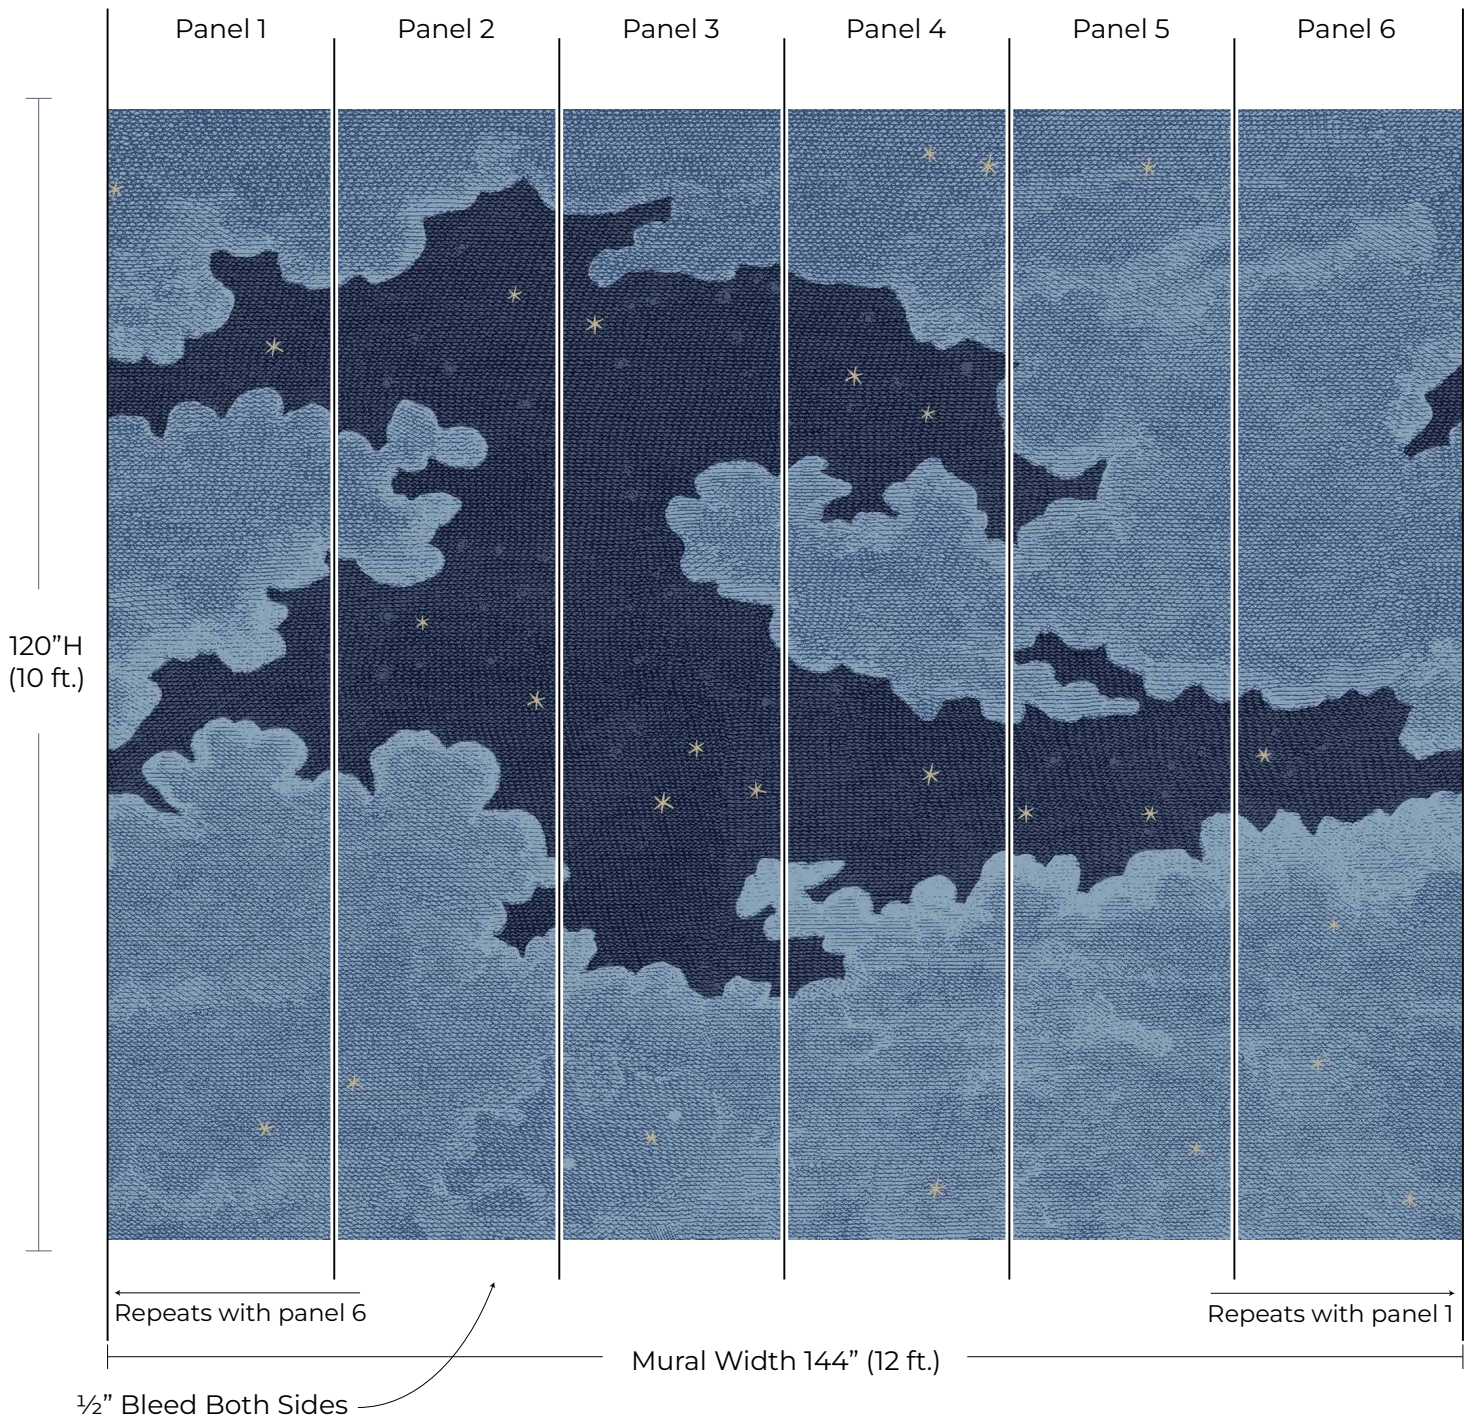

MURAL PREVIEW

Pattern: Starry Night
Colorway: Deep Blue
Collection: The Mural Collection

SKU: WCM130-DB
Mural Size: 12ft W x 10ft H
Mural Repeats every 12ft

mitchellblack.com

info@mitchellblackhome.com

[@mitchell_black](https://www.instagram.com/mitchell_black)

* This mural preview shows our standard panel layout for visualization purposes only and is not intended for color matching.

** If your mural is a custom size, the scale and number of panels shown above may not match. The image above is for visual guide purposes only.