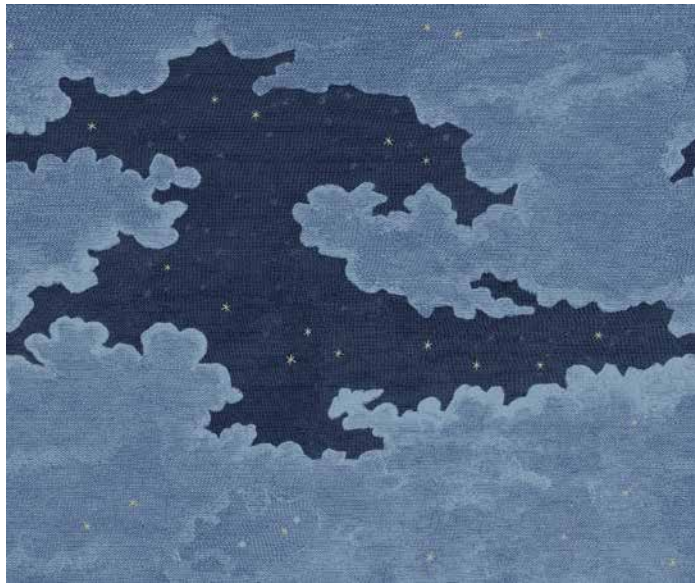

Starry Night - Deep Blue

SKU WCM130-DB
 Collection Scenic Murals
 Mural Size 12 ft. W x 10 ft. H
 Repeatable Yes (12 ft.)

WALLPAPER SPECIFICATIONS

	PREMIUM PAPER (TRADITIONAL)	TYPE II VINYL	TYPE II PVC-FREE
ROLL WIDTH	24 in.	48 in.	24 in. or 48 in.
ROLL LENGTH	10 ft. or Custom Length	By the Yard	10 ft. or By the Yard
WEIGHT	9 mil.	20 oz.	18 oz.
FINISH	Double-cut or Overlay	Double-cut	Double-cut
FIRE RATING	ASTM E84 Class 1 or Class "A"	ASTM E84 Class 1 or Class "A"	ASTM E84 Class 1 or Class "A"
USAGE	Residential & Commercial	Residential & Commercial	Residential & Commercial
CLEANABILITY	Spongeable	Scrubable	Scrubable
SUSTAINABILITY	100% Non-Toxic	Low VOC Emissions	100% Non-Toxic
PAPER QUALITY	Smooth paste-the-wall PVC-Free non-woven material with a washable and non-reflective top coat.	Highly durable textured Type II certified material.	Highly durable Type II certified material. Available in Canvas or Faux Grasscloth textures.