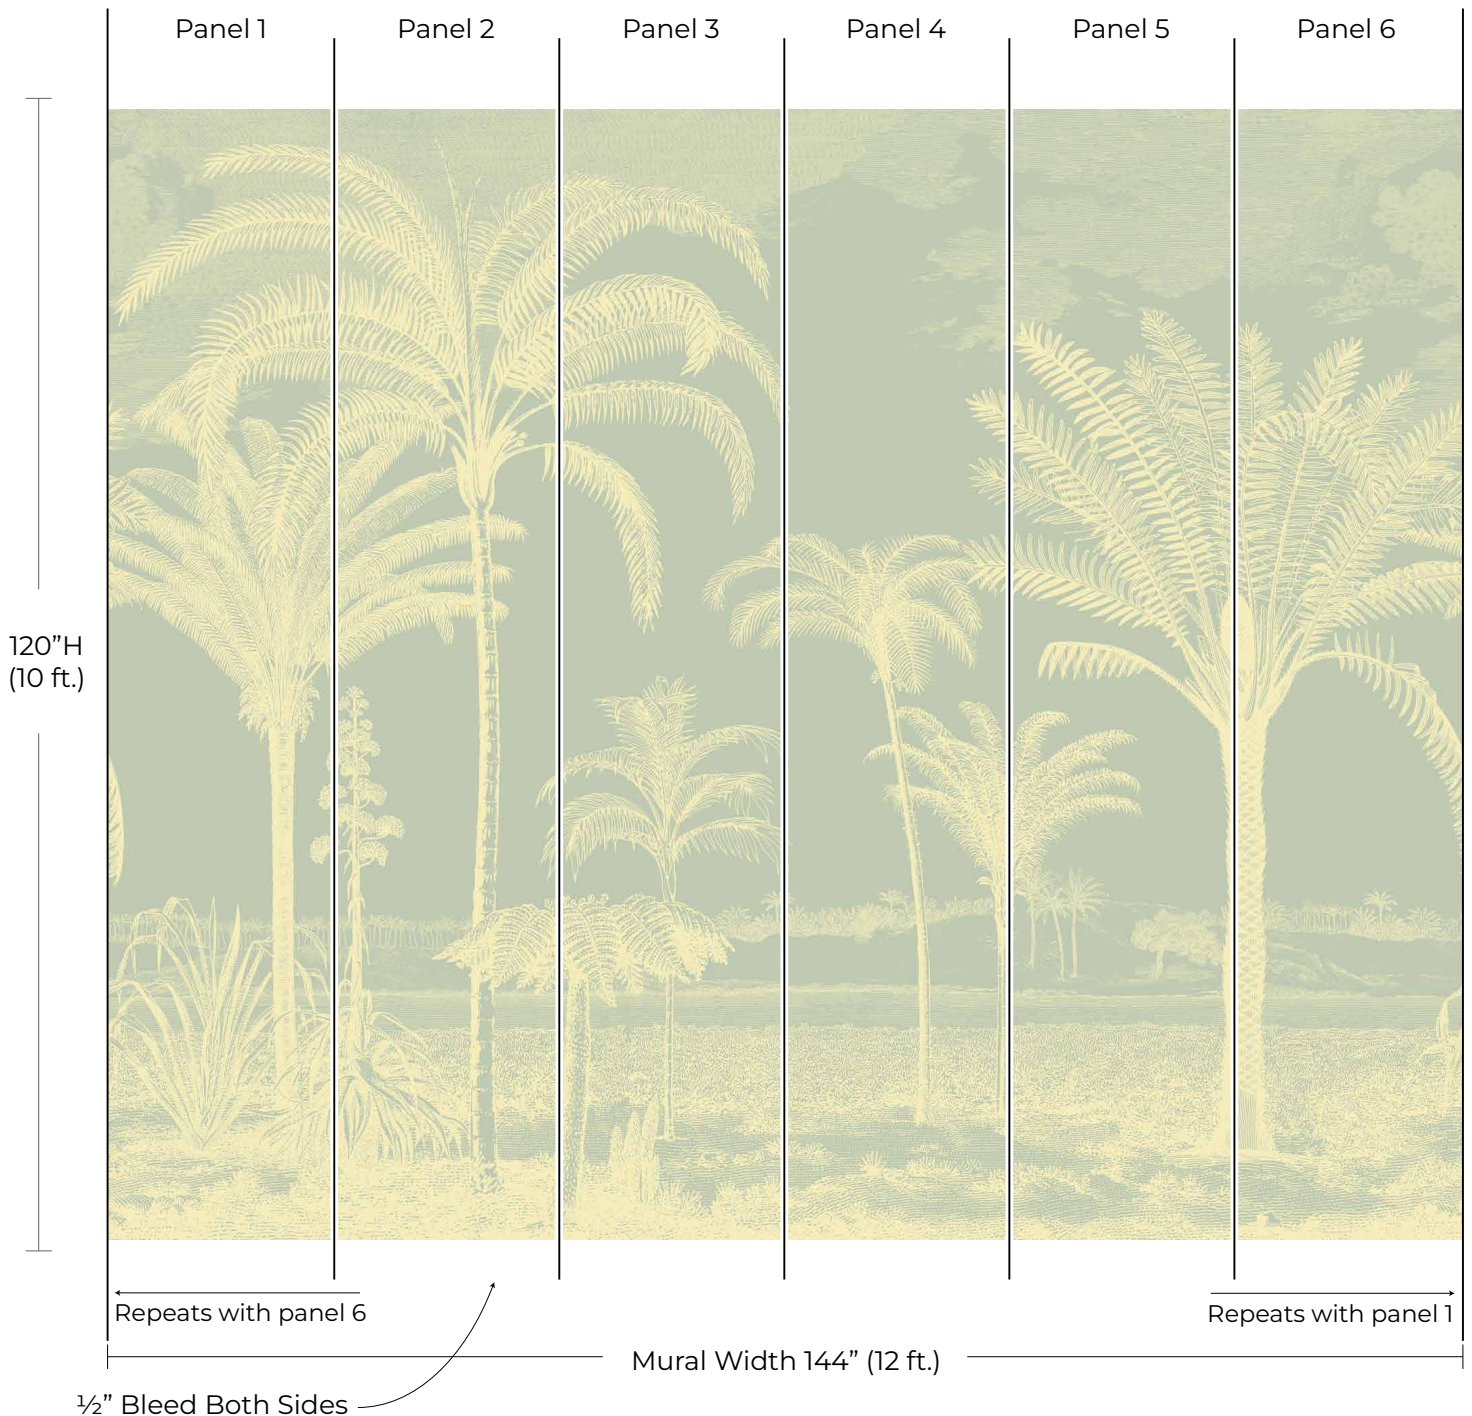

MURAL PREVIEW

Pattern: Under the Palms
Colorway: Pale Lemon
Collection: The Mural Collection

SKU: WCM129-PL
Mural Size: 12ft W x 10ft H
Mural Repeats every 12ft

mitchellblack.com

info@mitchellblackhome.com

[@mitchell_black](https://www.instagram.com/mitchell_black)

* This mural preview shows our standard panel layout for visualization purposes only and is not intended for color matching.

** If your mural is a custom size, the scale and number of panels shown above may not match. The image above is for visual guide purposes only.