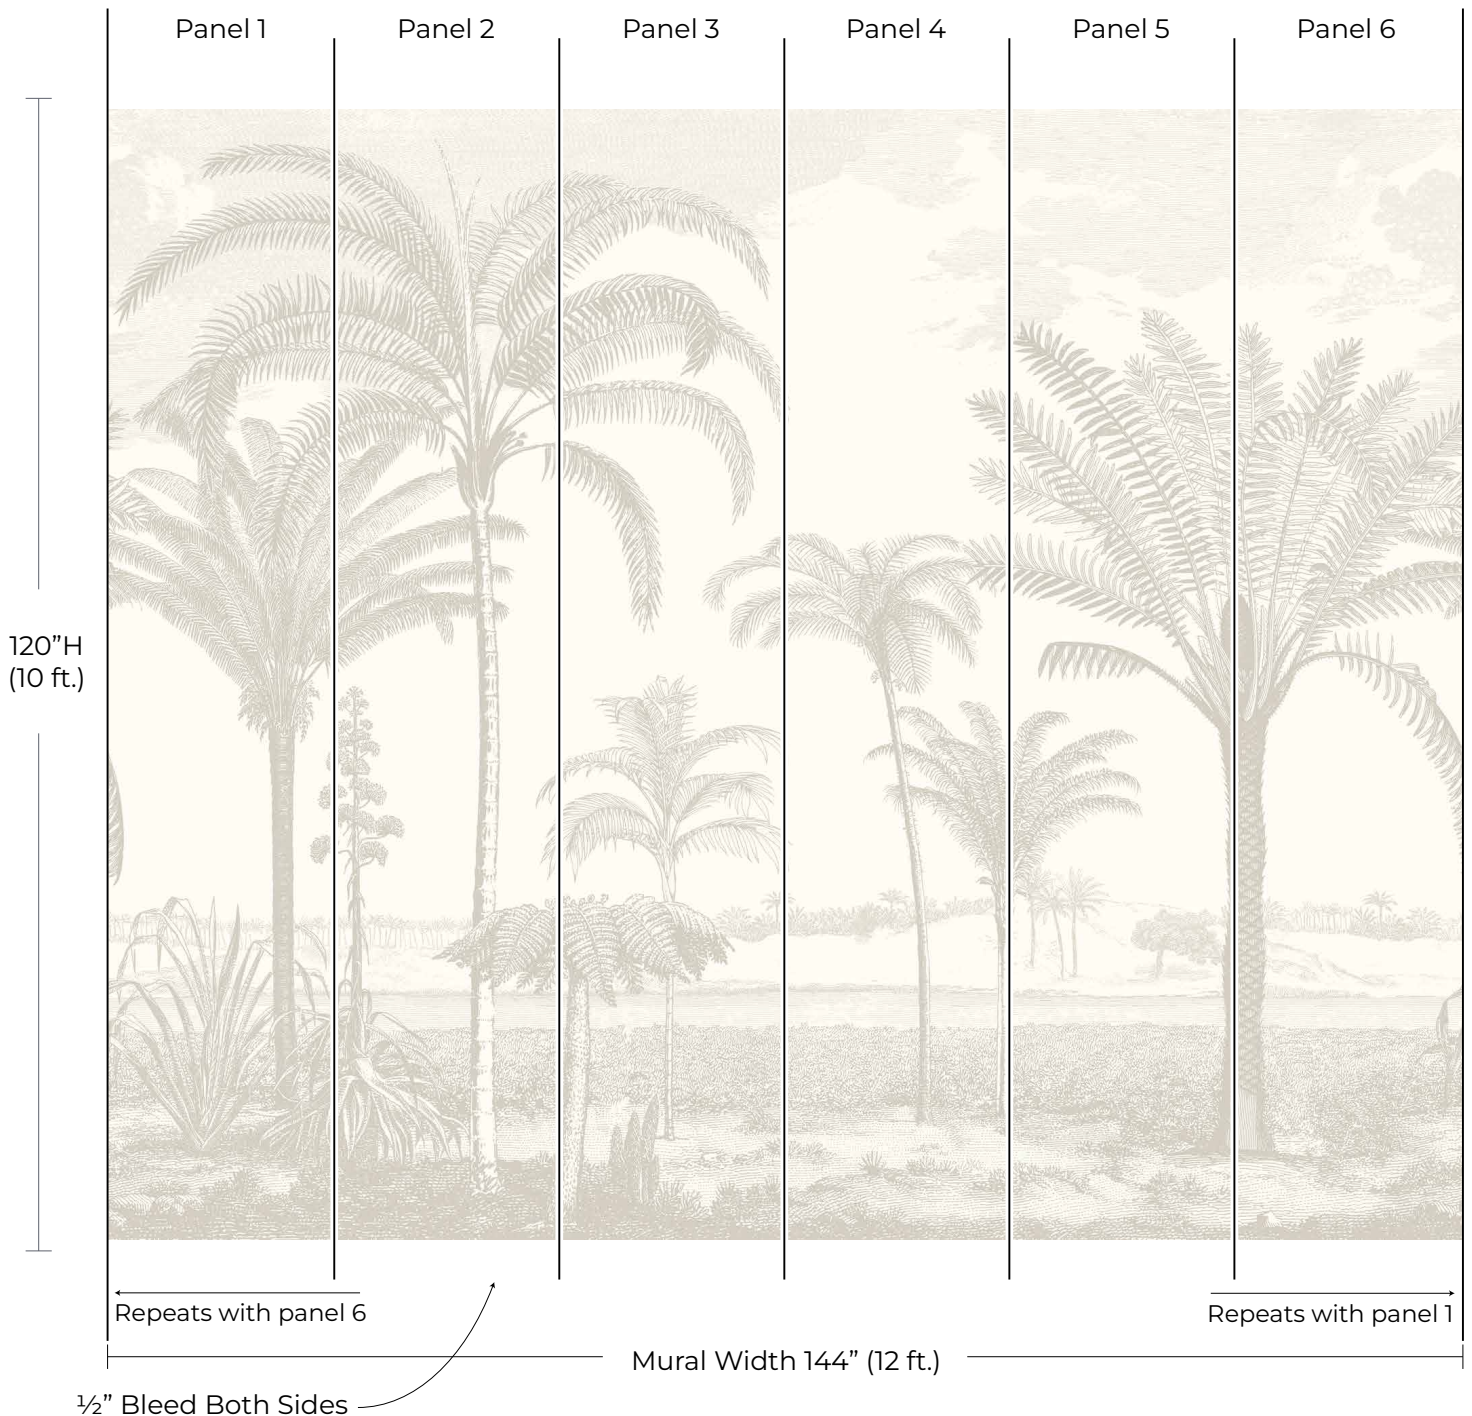

MURAL PREVIEW

Pattern: Under the Palms
Colorway: Linen
Collection: The Mural Collection

SKU: WCM129-LI
Mural Size: 12ft W x 10ft H
Mural Repeats every 12ft

mitchellblack.com

info@mitchellblackhome.com

[@mitchell_black](https://www.instagram.com/mitchell_black)

* This mural preview shows our standard panel layout for visualization purposes only and is not intended for color matching.

** If your mural is a custom size, the scale and number of panels shown above may not match. The image above is for visual guide purposes only.