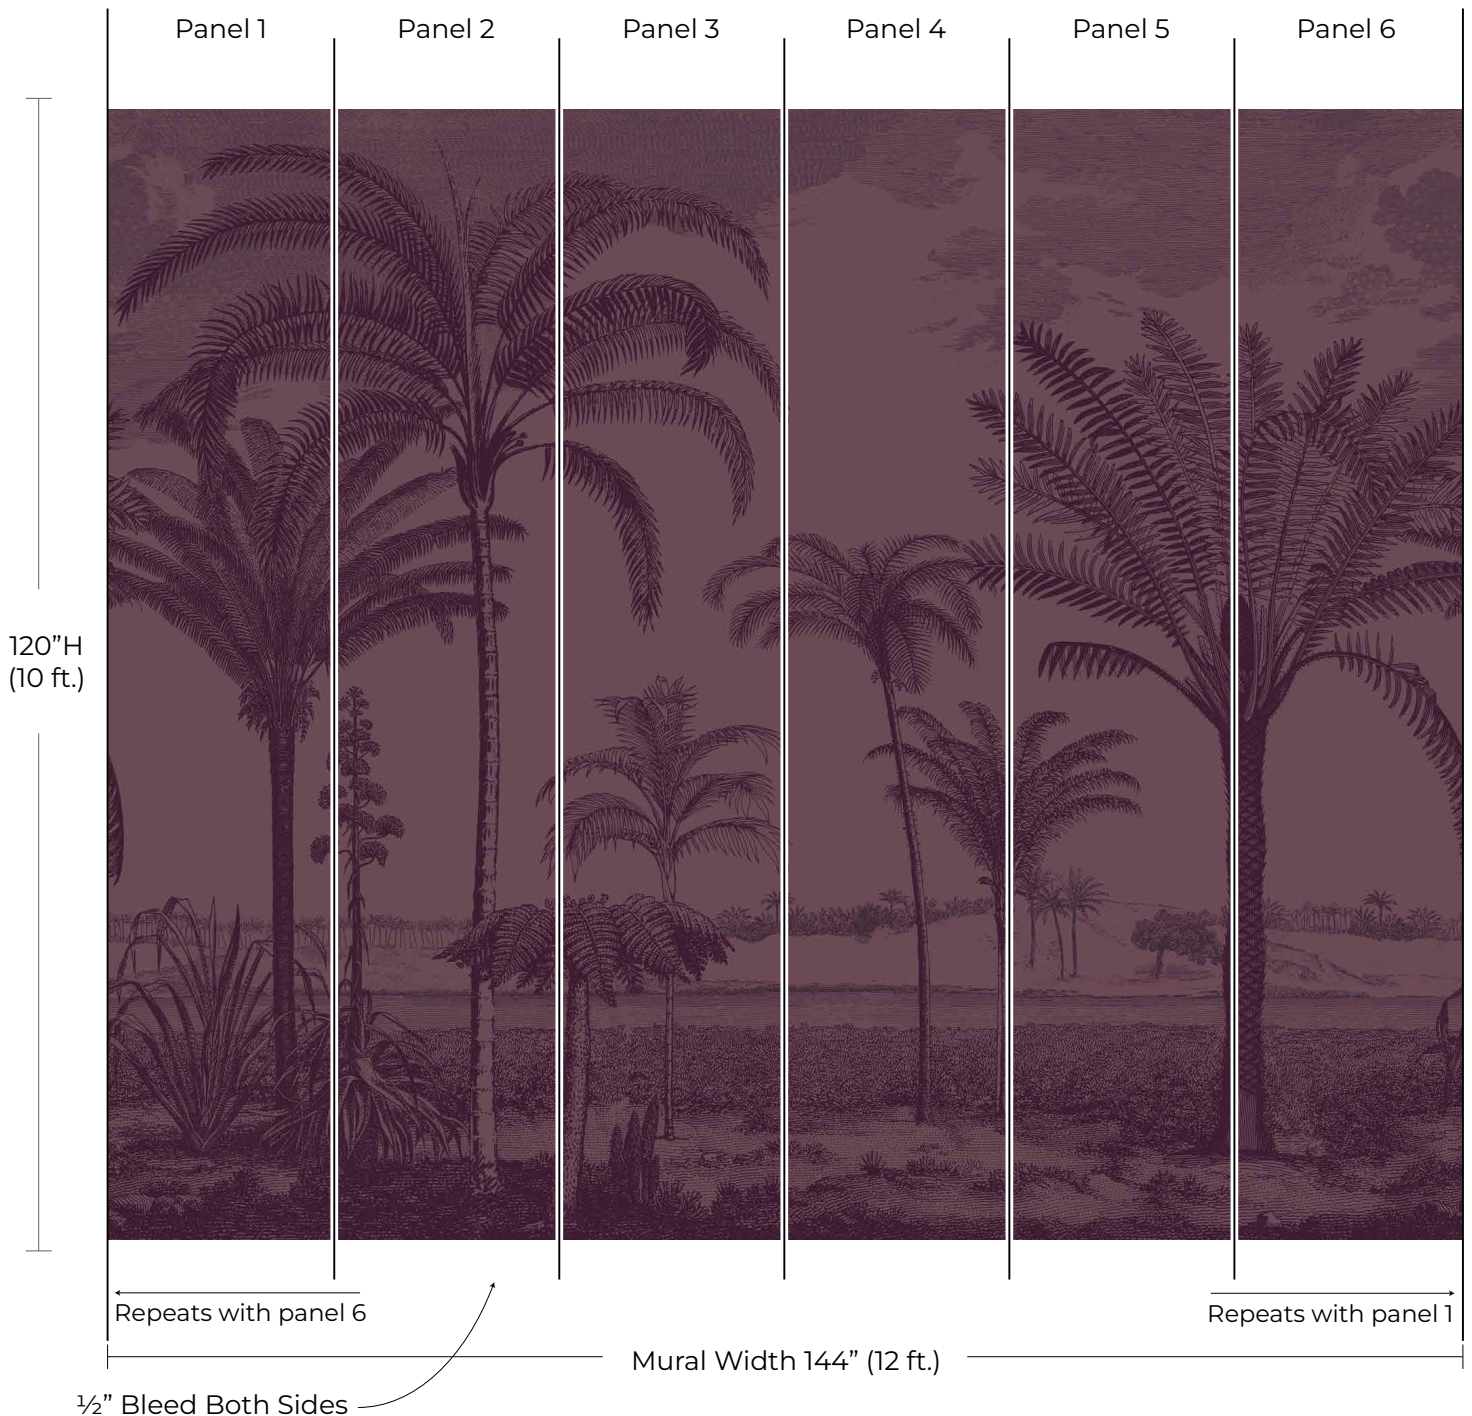

MITCHELL BLACK™

MURAL PREVIEW

Pattern: Under the Palms
Colorway: Burgundy
Collection: The Mural Collection

SKU: WCM129-BU
Mural Size: 12ft W x 10ft H
Mural Repeats every 12ft

mitchellblack.com

info@mitchellblackhome.com

[@mitchell_black](https://www.instagram.com/mitchell_black)

* This mural preview shows our standard panel layout for visualization purposes only and is not intended for color matching.

** If your mural is a custom size, the scale and number of panels shown above may not match. The image above is for visual guide purposes only.