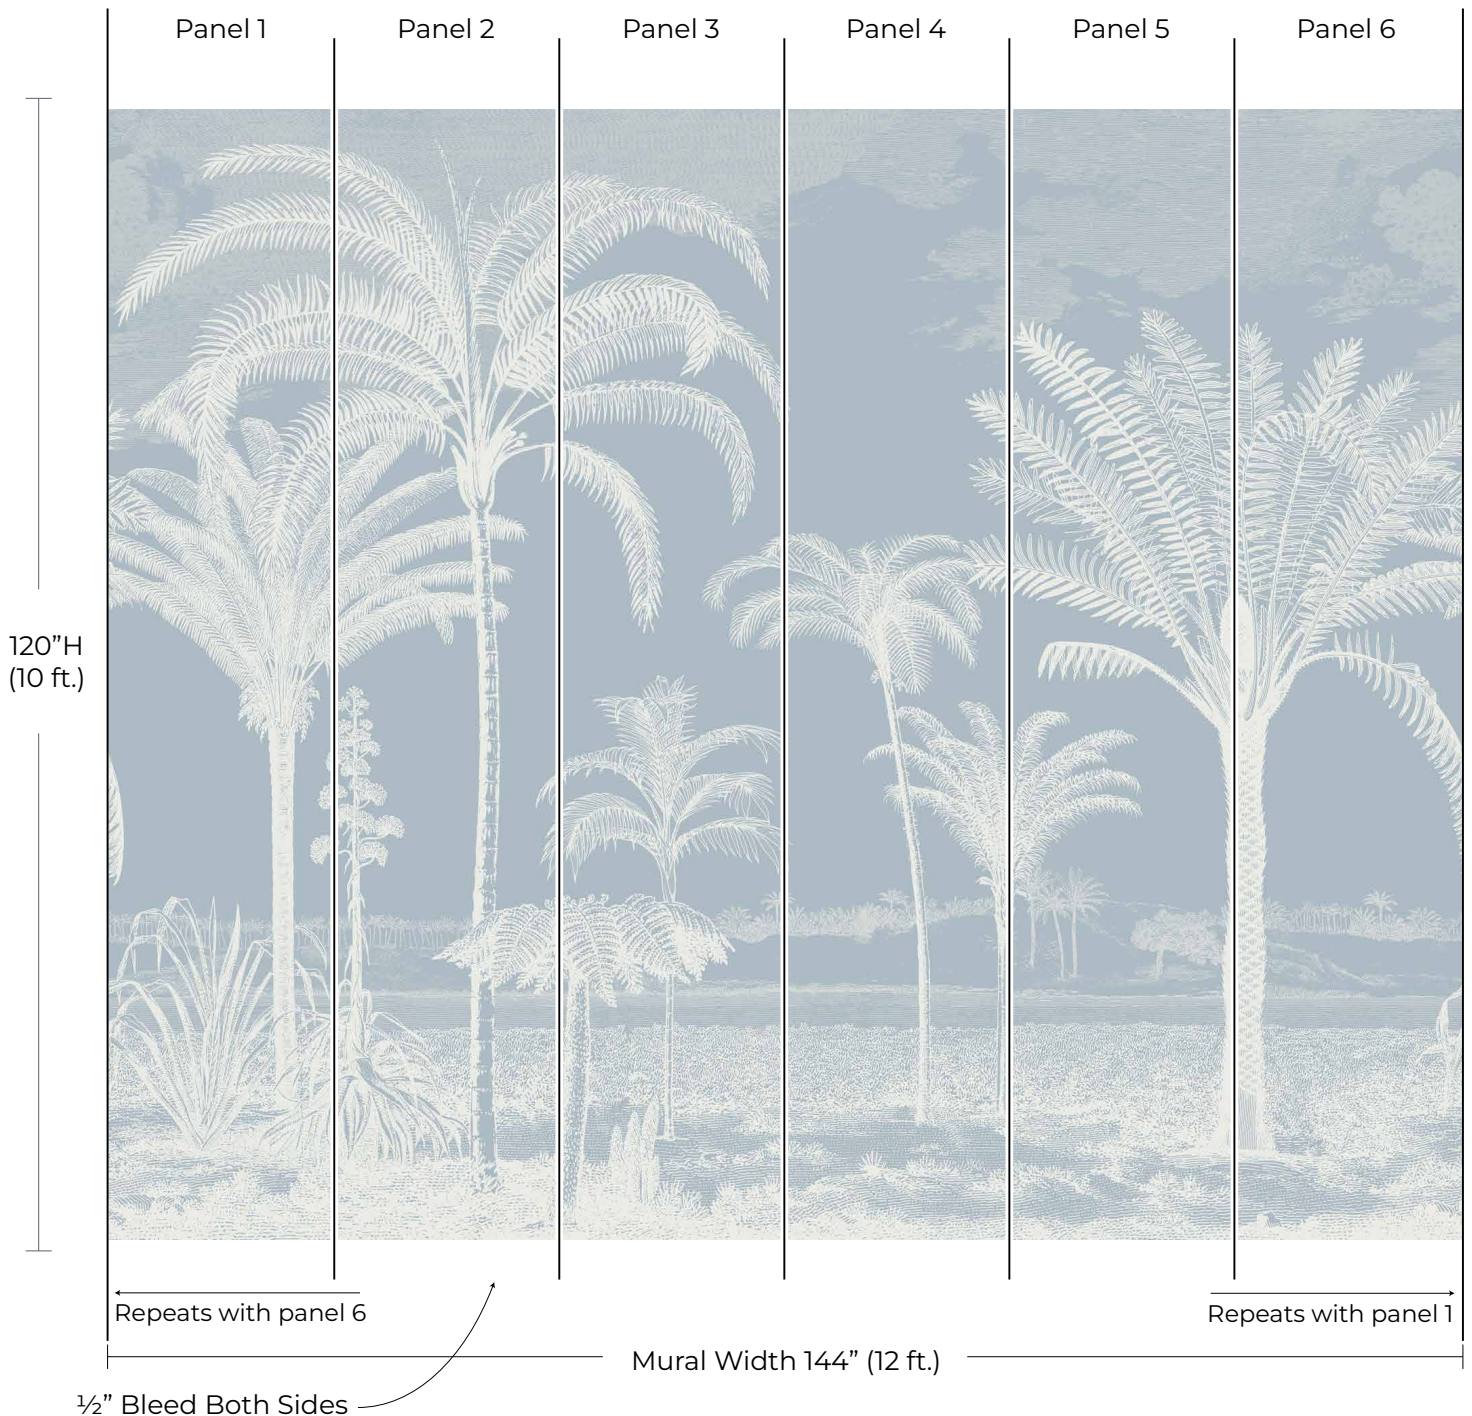

MURAL PREVIEW

Pattern: Under the Palms
Colorway: Blue Toile
Collection: The Mural Collection

SKU: WCM129-BT
Mural Size: 12ft W x 10ft H
Mural Repeats every 12ft

mitchellblack.com

info@mitchellblackhome.com

[@mitchell_black](https://www.instagram.com/mitchell_black)

* This mural preview shows our standard panel layout for visualization purposes only and is not intended for color matching.

** If your mural is a custom size, the scale and number of panels shown above may not match. The image above is for visual guide purposes only.