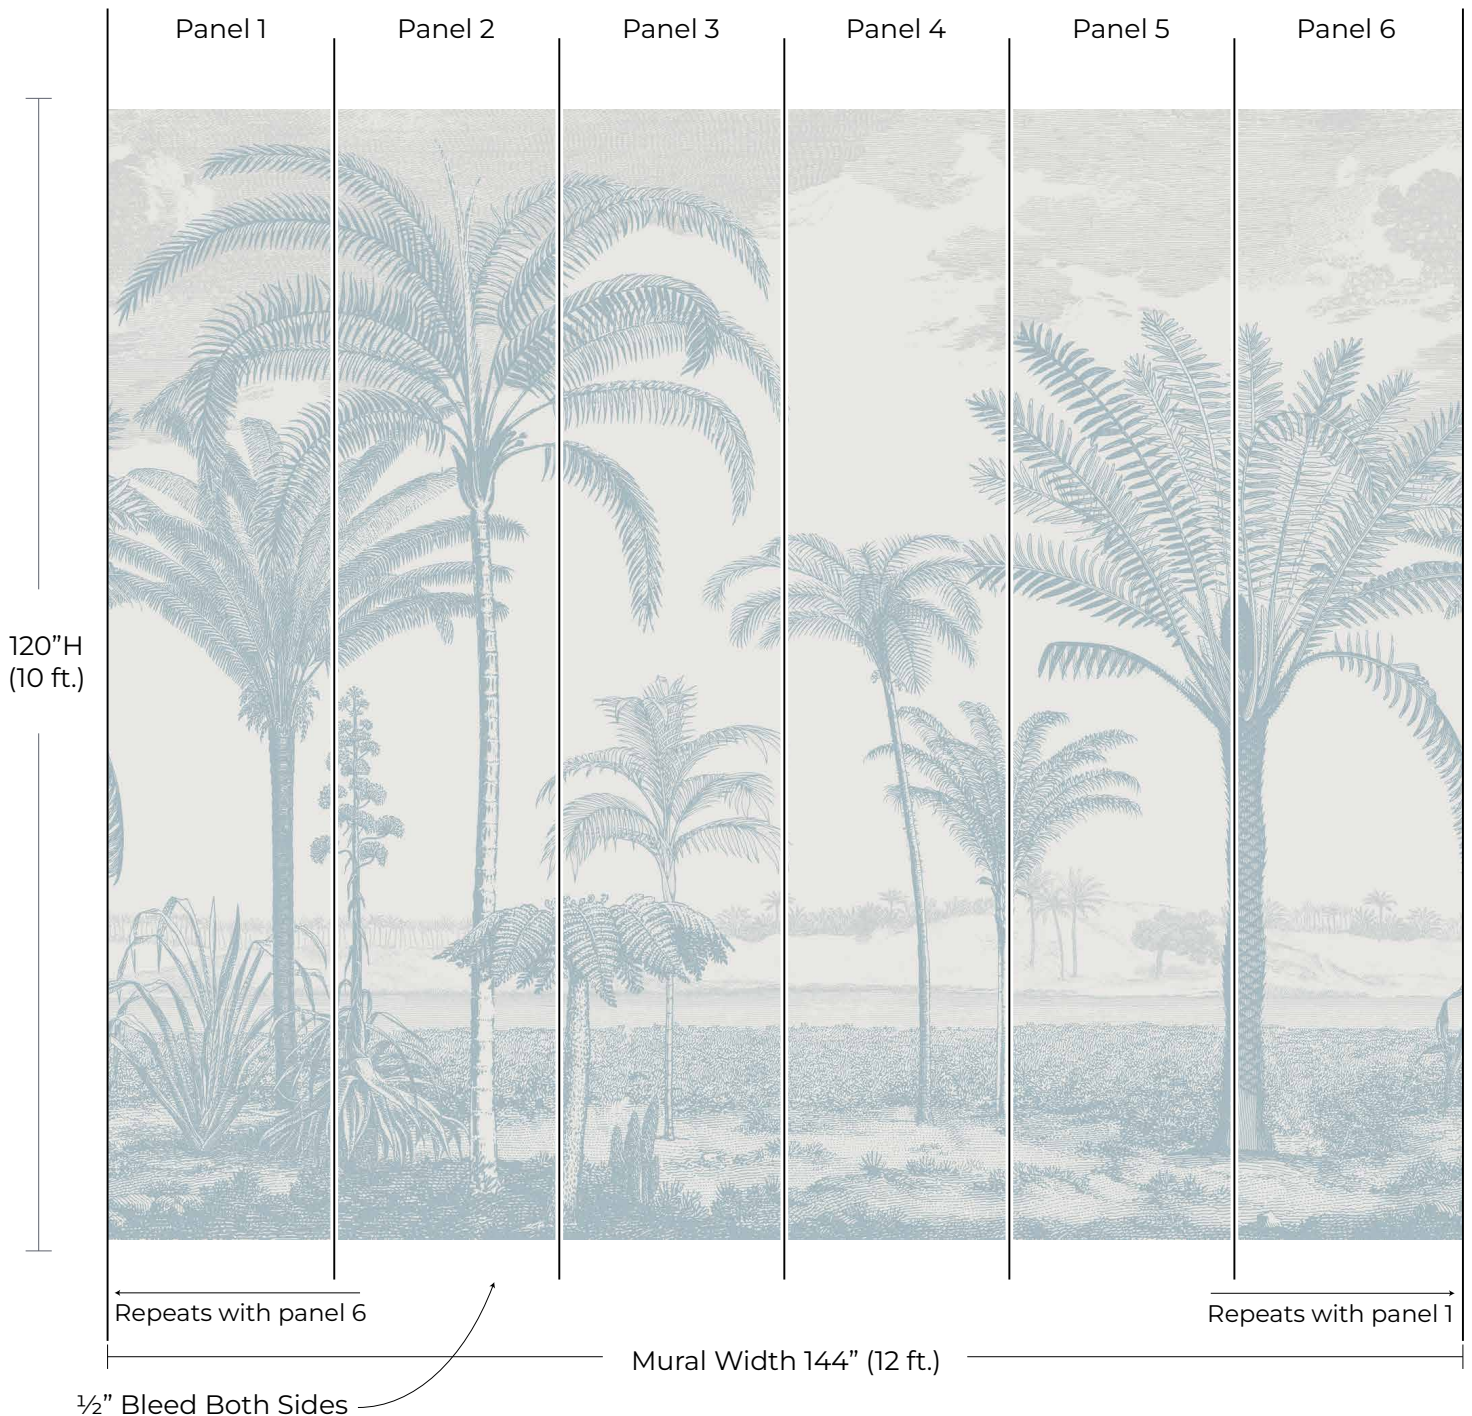

MURAL PREVIEW

Pattern: Under the Palms
Colorway: Blue Gray
Collection: The Mural Collection

SKU: WCM129-BG
Mural Size: 12ft W x 10ft H
Mural Repeats every 12ft

mitchellblack.com

info@mitchellblackhome.com

[@mitchell_black](https://www.instagram.com/mitchell_black)

* This mural preview shows our standard panel layout for visualization purposes only and is not intended for color matching.

** If your mural is a custom size, the scale and number of panels shown above may not match. The image above is for visual guide purposes only.