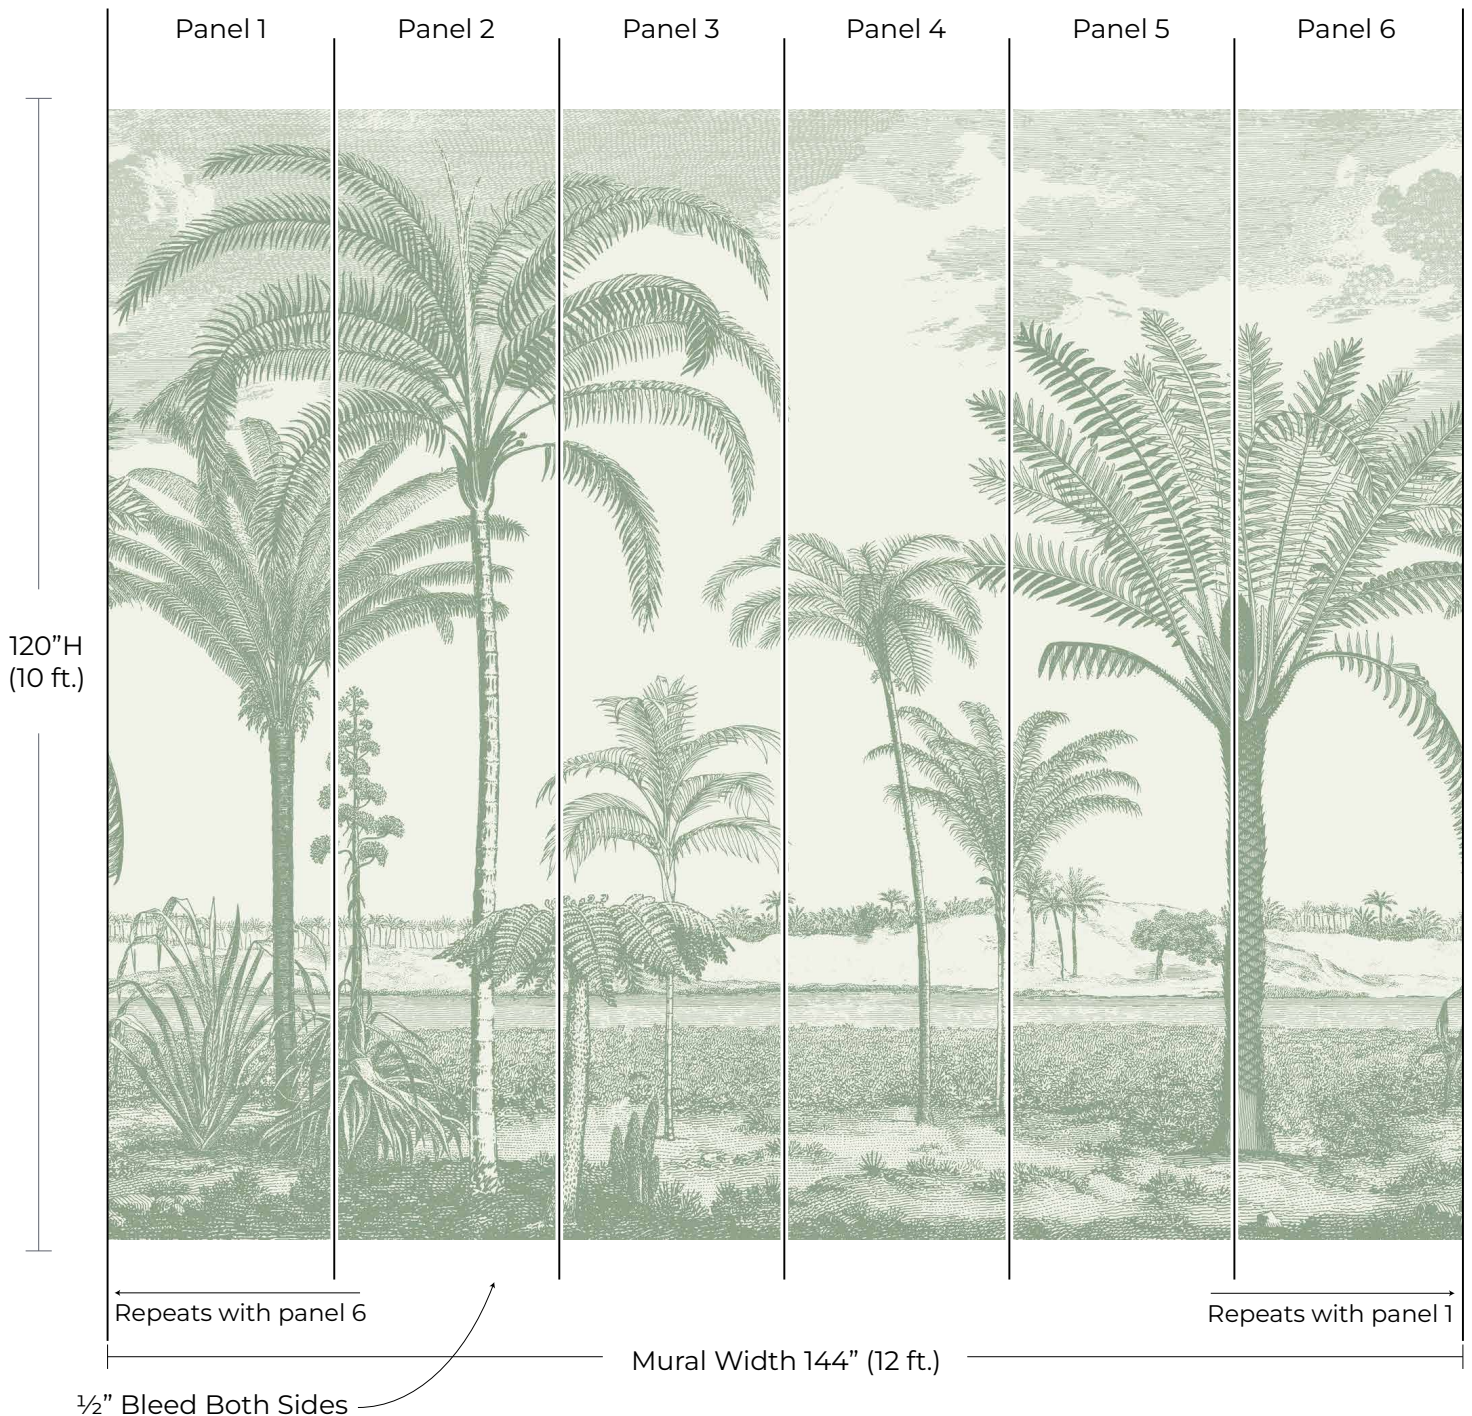

MURAL PREVIEW

Pattern: Under the Palms
Colorway: Areca Green
Collection: The Mural Collection

SKU: WCM129-AG
Mural Size: 12ft W x 10ft H
Mural Repeats every 12ft

mitchellblack.com

info@mitchellblackhome.com

[@mitchell_black](https://www.instagram.com/mitchell_black)

* This mural preview shows our standard panel layout for visualization purposes only and is not intended for color matching.

** If your mural is a custom size, the scale and number of panels shown above may not match. The image above is for visual guide purposes only.