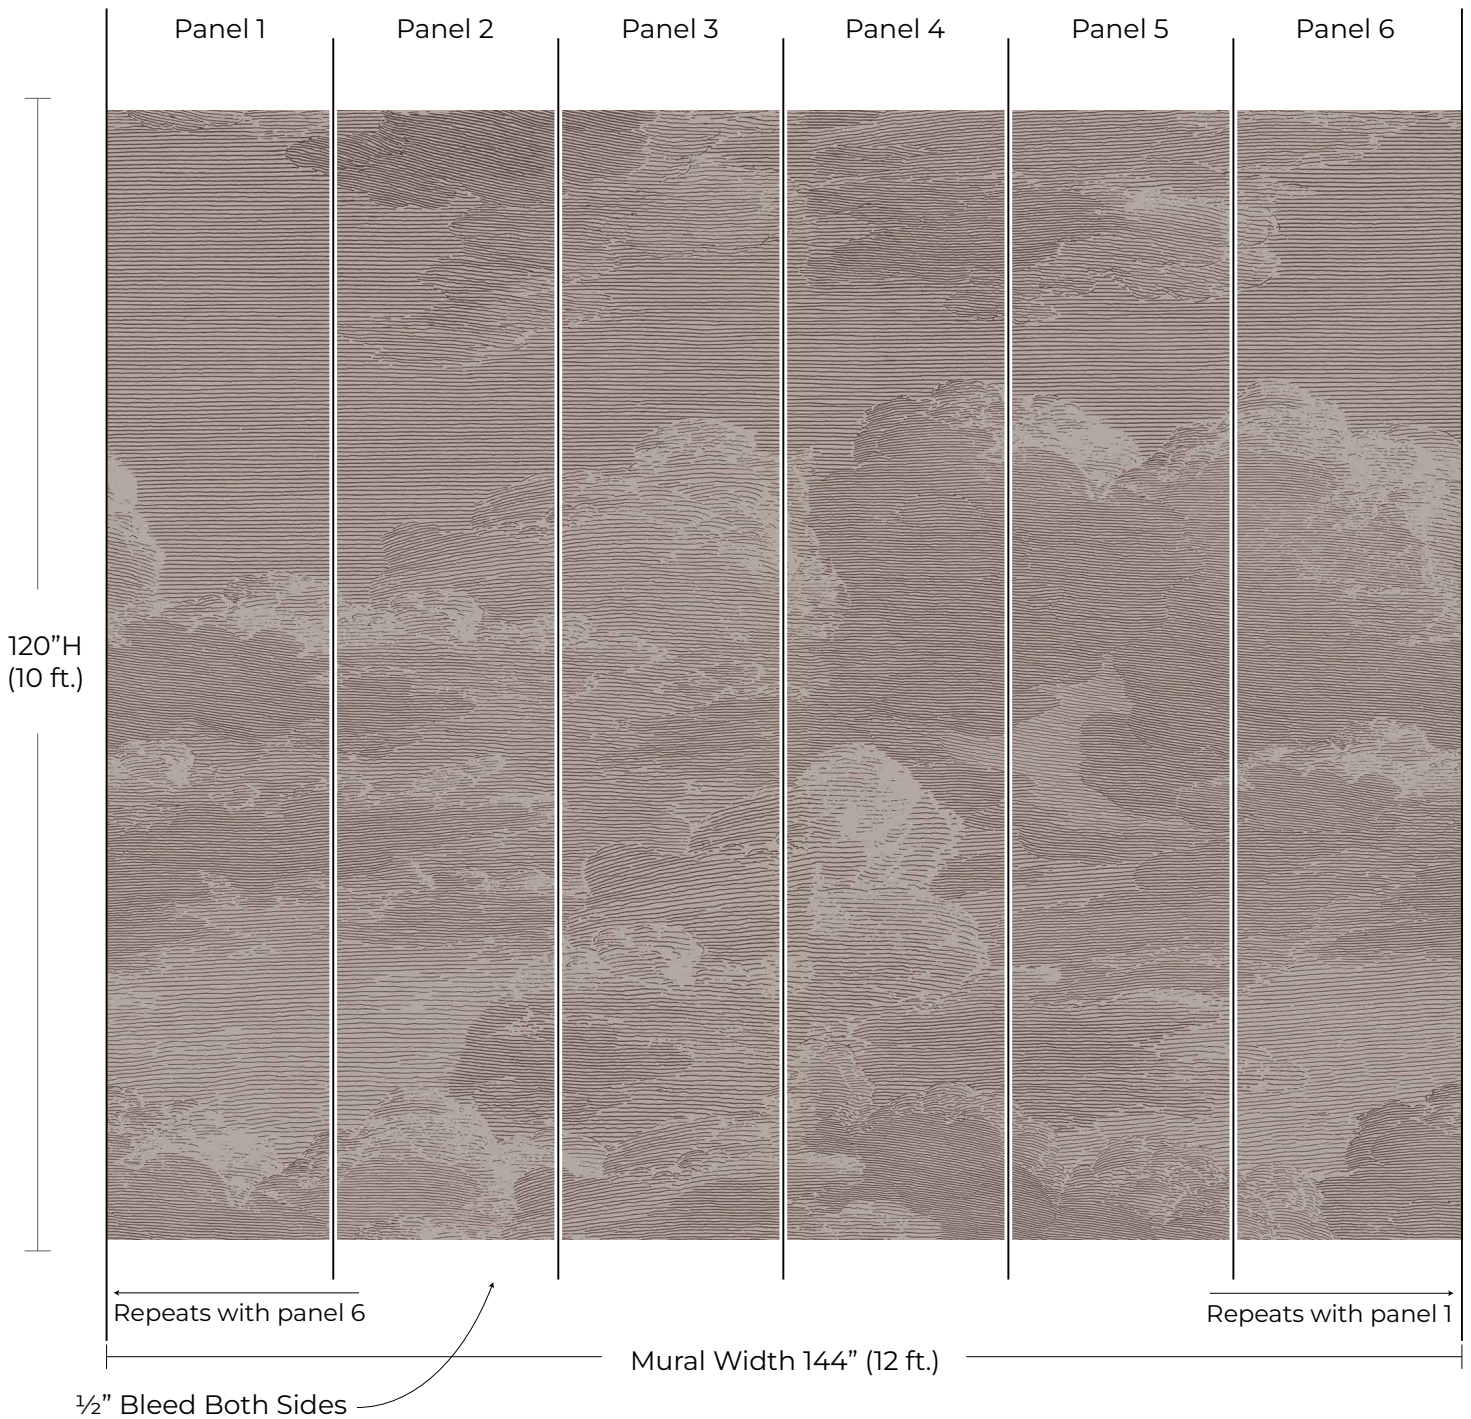

MURAL PREVIEW

Pattern: Open Sky
Colorway: Tuscan Brown
Collection: The Mural Collection

SKU: WCM128-TB
Mural Size: 12ft W x 10ft H
Mural Repeats every 12ft

mitchellblack.com

info@mitchellblackhome.com

[@mitchell_black](https://www.instagram.com/mitchell_black)

* This mural preview shows our standard panel layout for visualization purposes only and is not intended for color matching.

** If your mural is a custom size, the scale and number of panels shown above may not match. The image above is for visual guide purposes only.