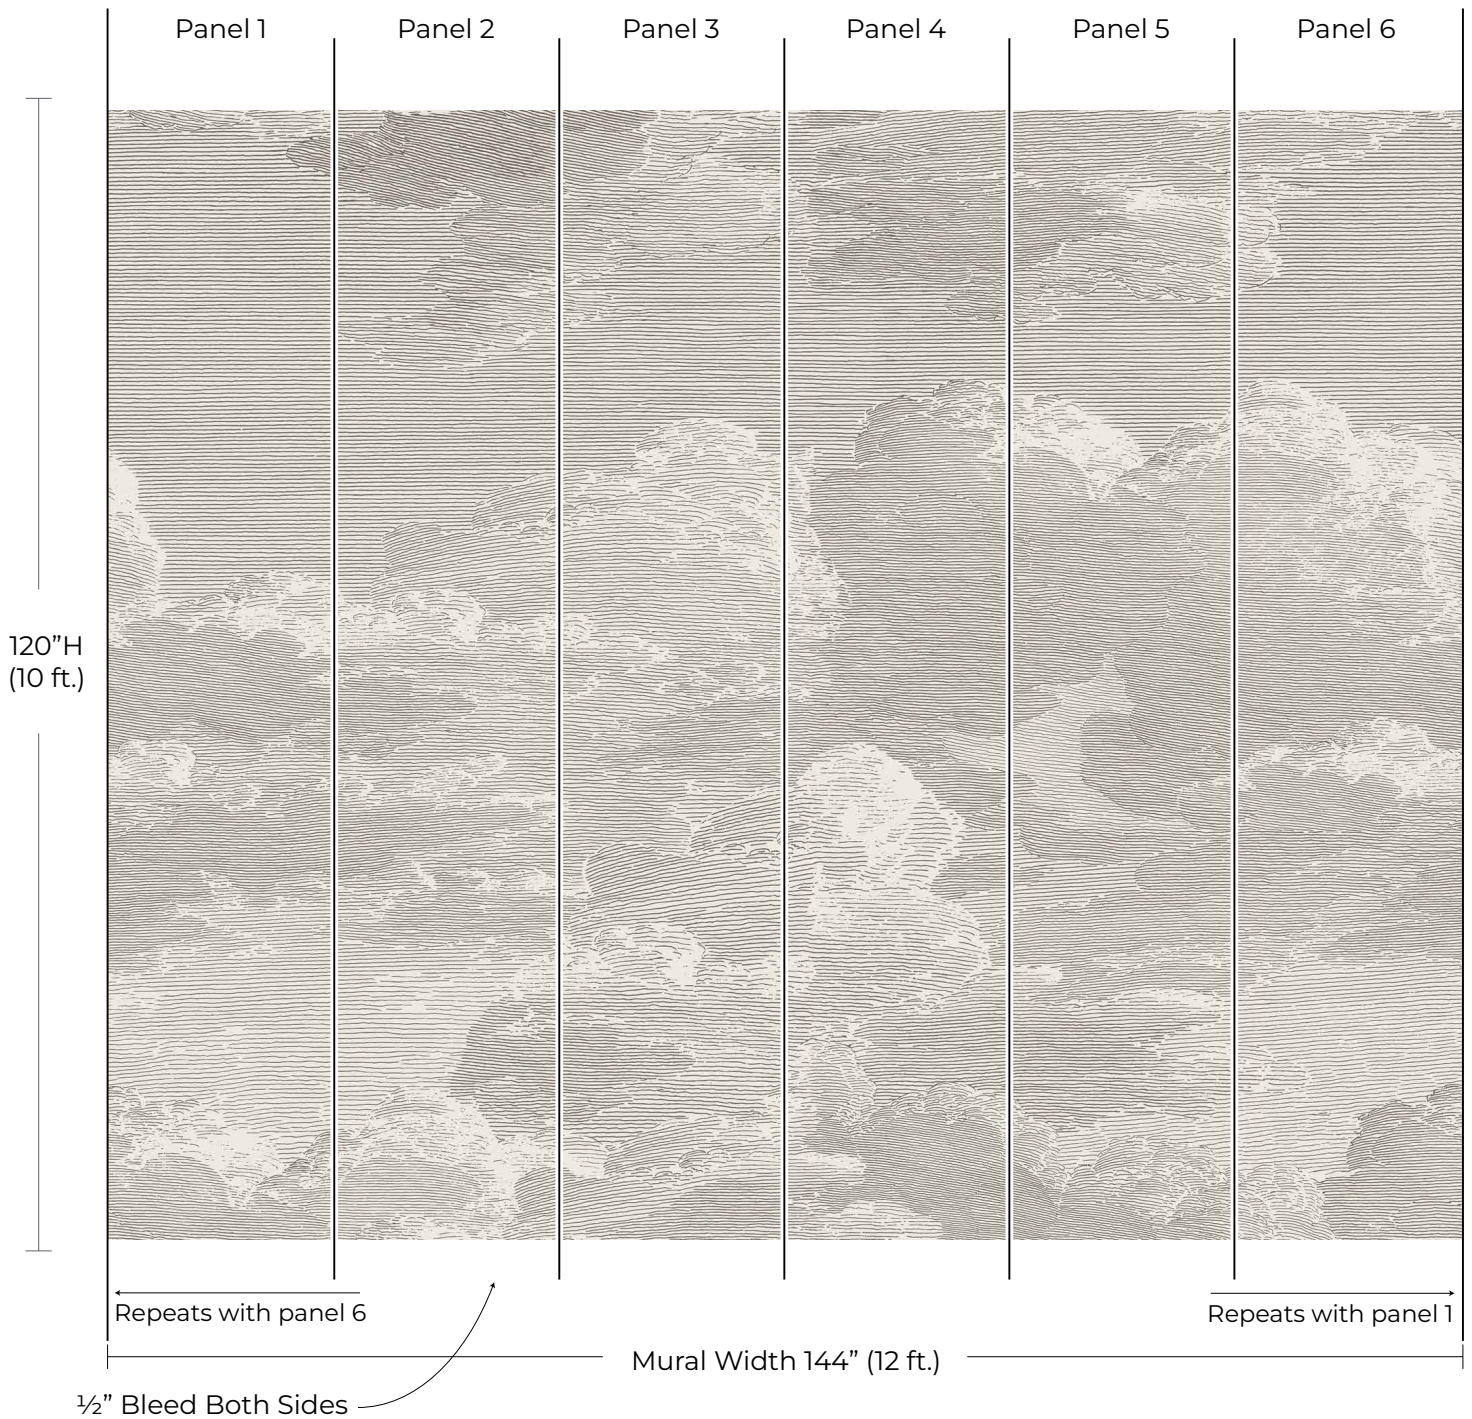

## MURAL PREVIEW

Pattern: Open Sky  
Colorway: Slate Grey  
Collection: The Mural Collection

SKU: WCM128-SL  
Mural Size: 12ft W x 10ft H  
Mural Repeats every 12ft

[mitchellblack.com](http://mitchellblack.com)

[info@mitchellblackhome.com](mailto:info@mitchellblackhome.com)

[@mitchell\\_black](https://www.instagram.com/mitchell_black)

\* This mural preview shows our standard panel layout for visualization purposes only and is not intended for color matching.

\*\* If your mural is a custom size, the scale and number of panels shown above may not match. The image above is for visual guide purposes only.