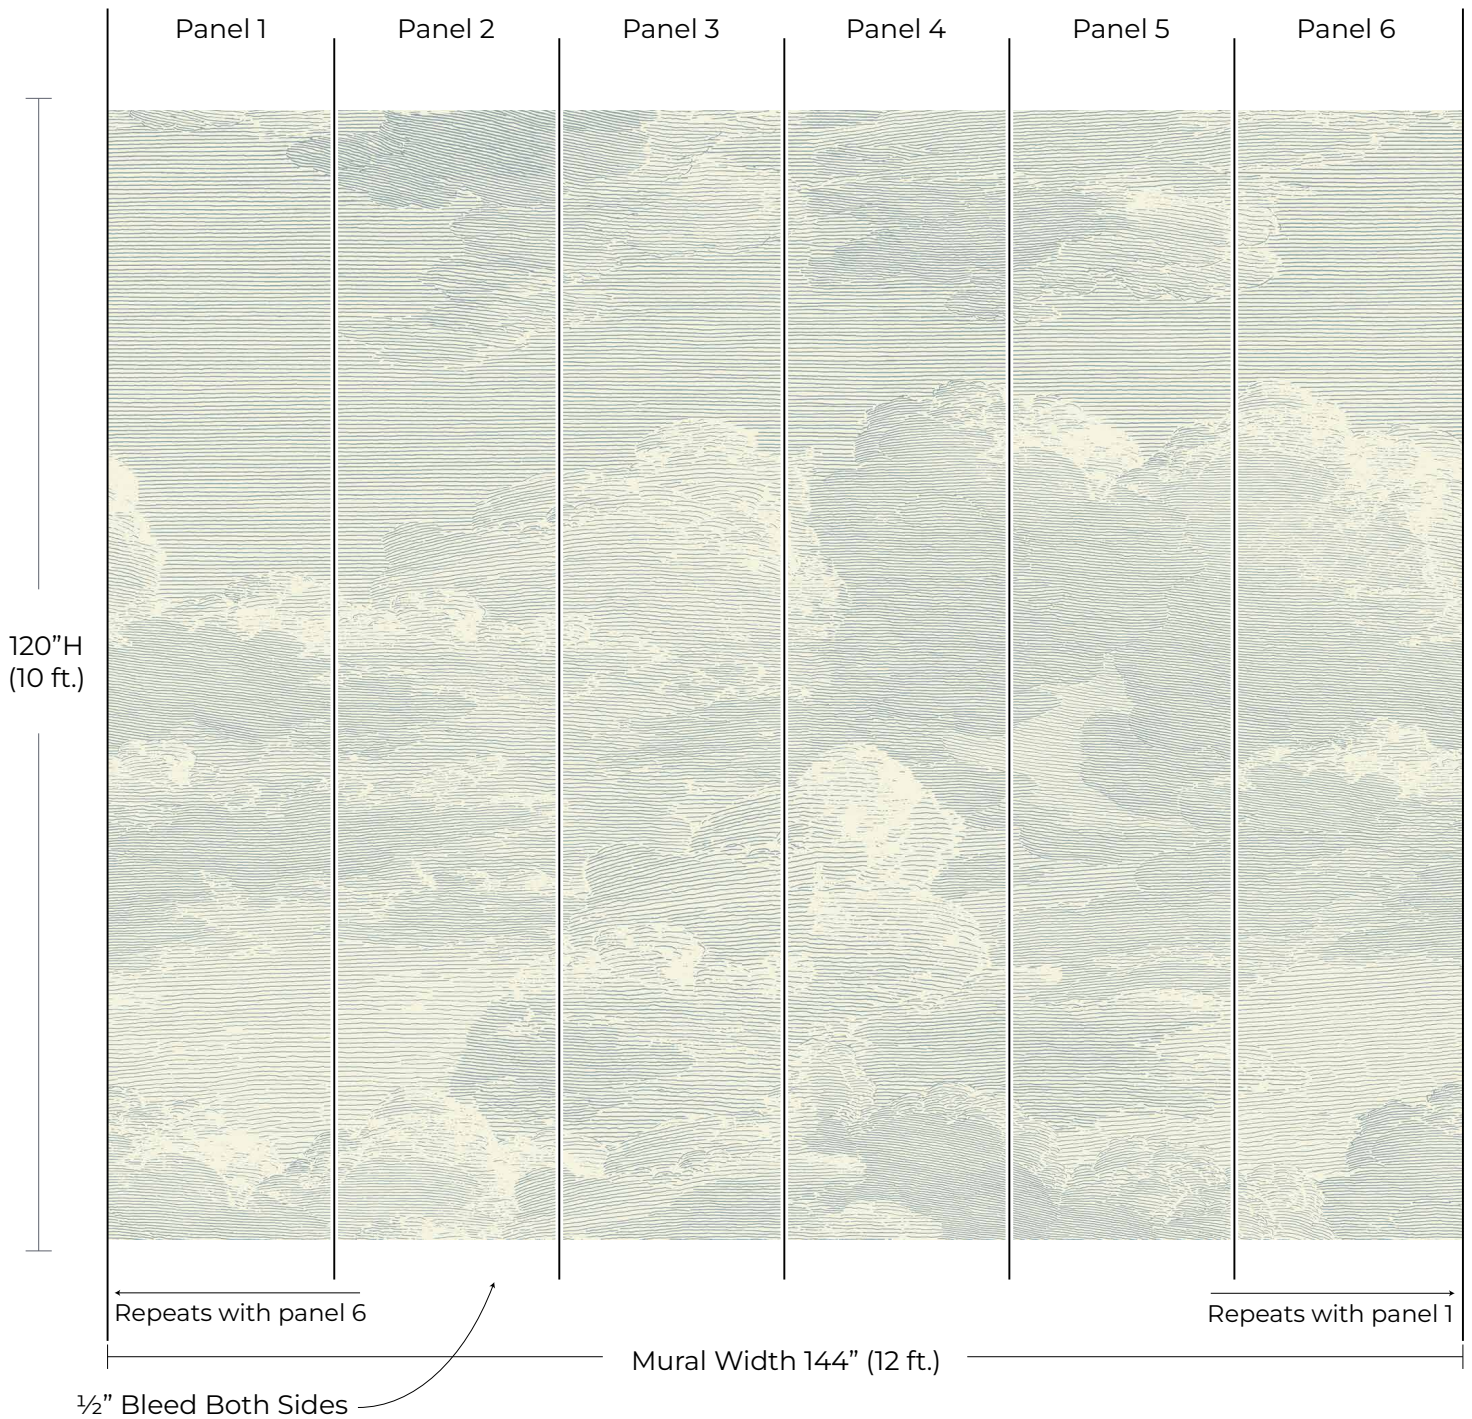

## MURAL PREVIEW

Pattern: Open Sky  
Colorway: Pale Mineral Blue  
Collection: The Mural Collection

SKU: WCM128-PB  
Mural Size: 12ft W x 10ft H  
Mural Repeats every 12ft

[mitchellblack.com](http://mitchellblack.com)

[info@mitchellblackhome.com](mailto:info@mitchellblackhome.com)

[@mitchell\\_black](https://www.instagram.com/mitchell_black)

\* This mural preview shows our standard panel layout for visualization purposes only and is not intended for color matching.

\*\* If your mural is a custom size, the scale and number of panels shown above may not match. The image above is for visual guide purposes only.