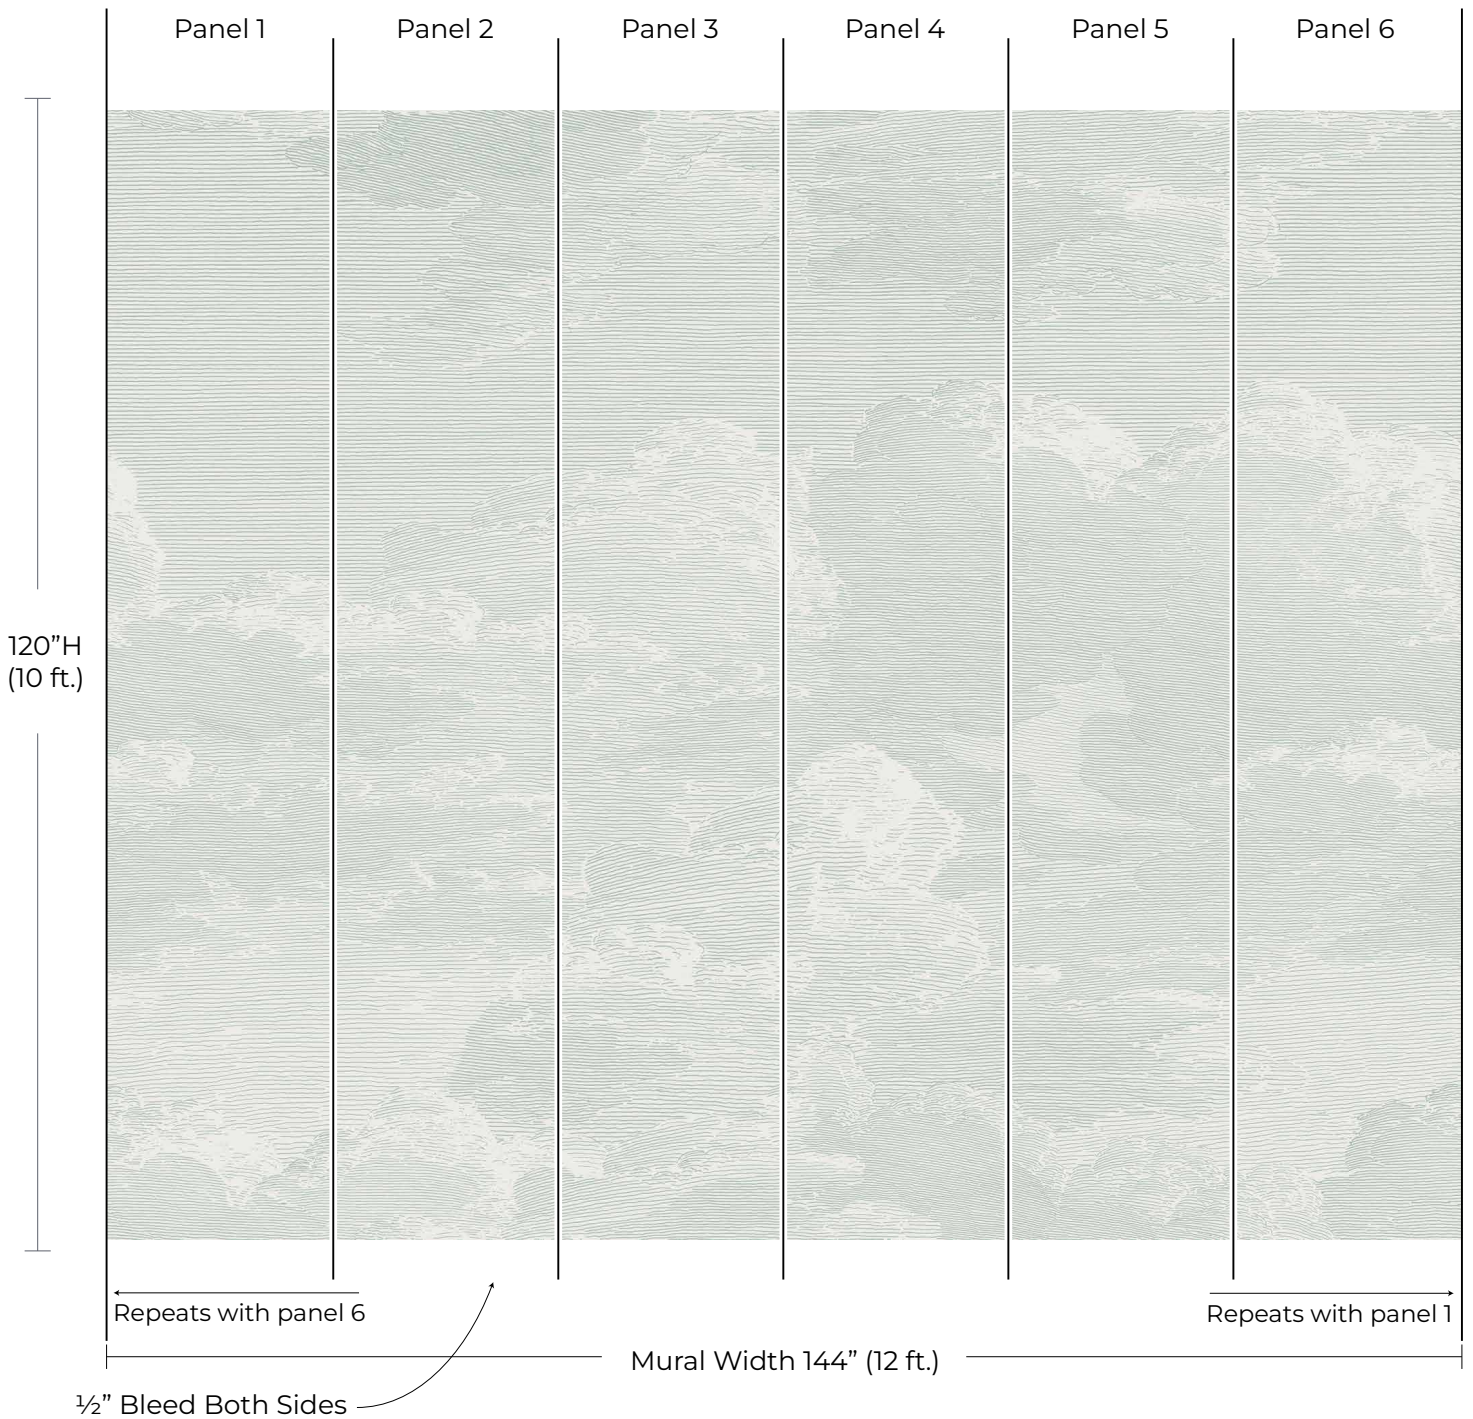

## MURAL PREVIEW

Pattern: Open Sky  
Colorway: Mint  
Collection: The Mural Collection

SKU: WCM128-MN  
Mural Size: 12ft W x 10ft H  
Mural Repeats every 12ft

[mitchellblack.com](http://mitchellblack.com)

[info@mitchellblackhome.com](mailto:info@mitchellblackhome.com)

[@mitchell\\_black](https://www.instagram.com/mitchell_black)

\* This mural preview shows our standard panel layout for visualization purposes only and is not intended for color matching.

\*\* If your mural is a custom size, the scale and number of panels shown above may not match. The image above is for visual guide purposes only.