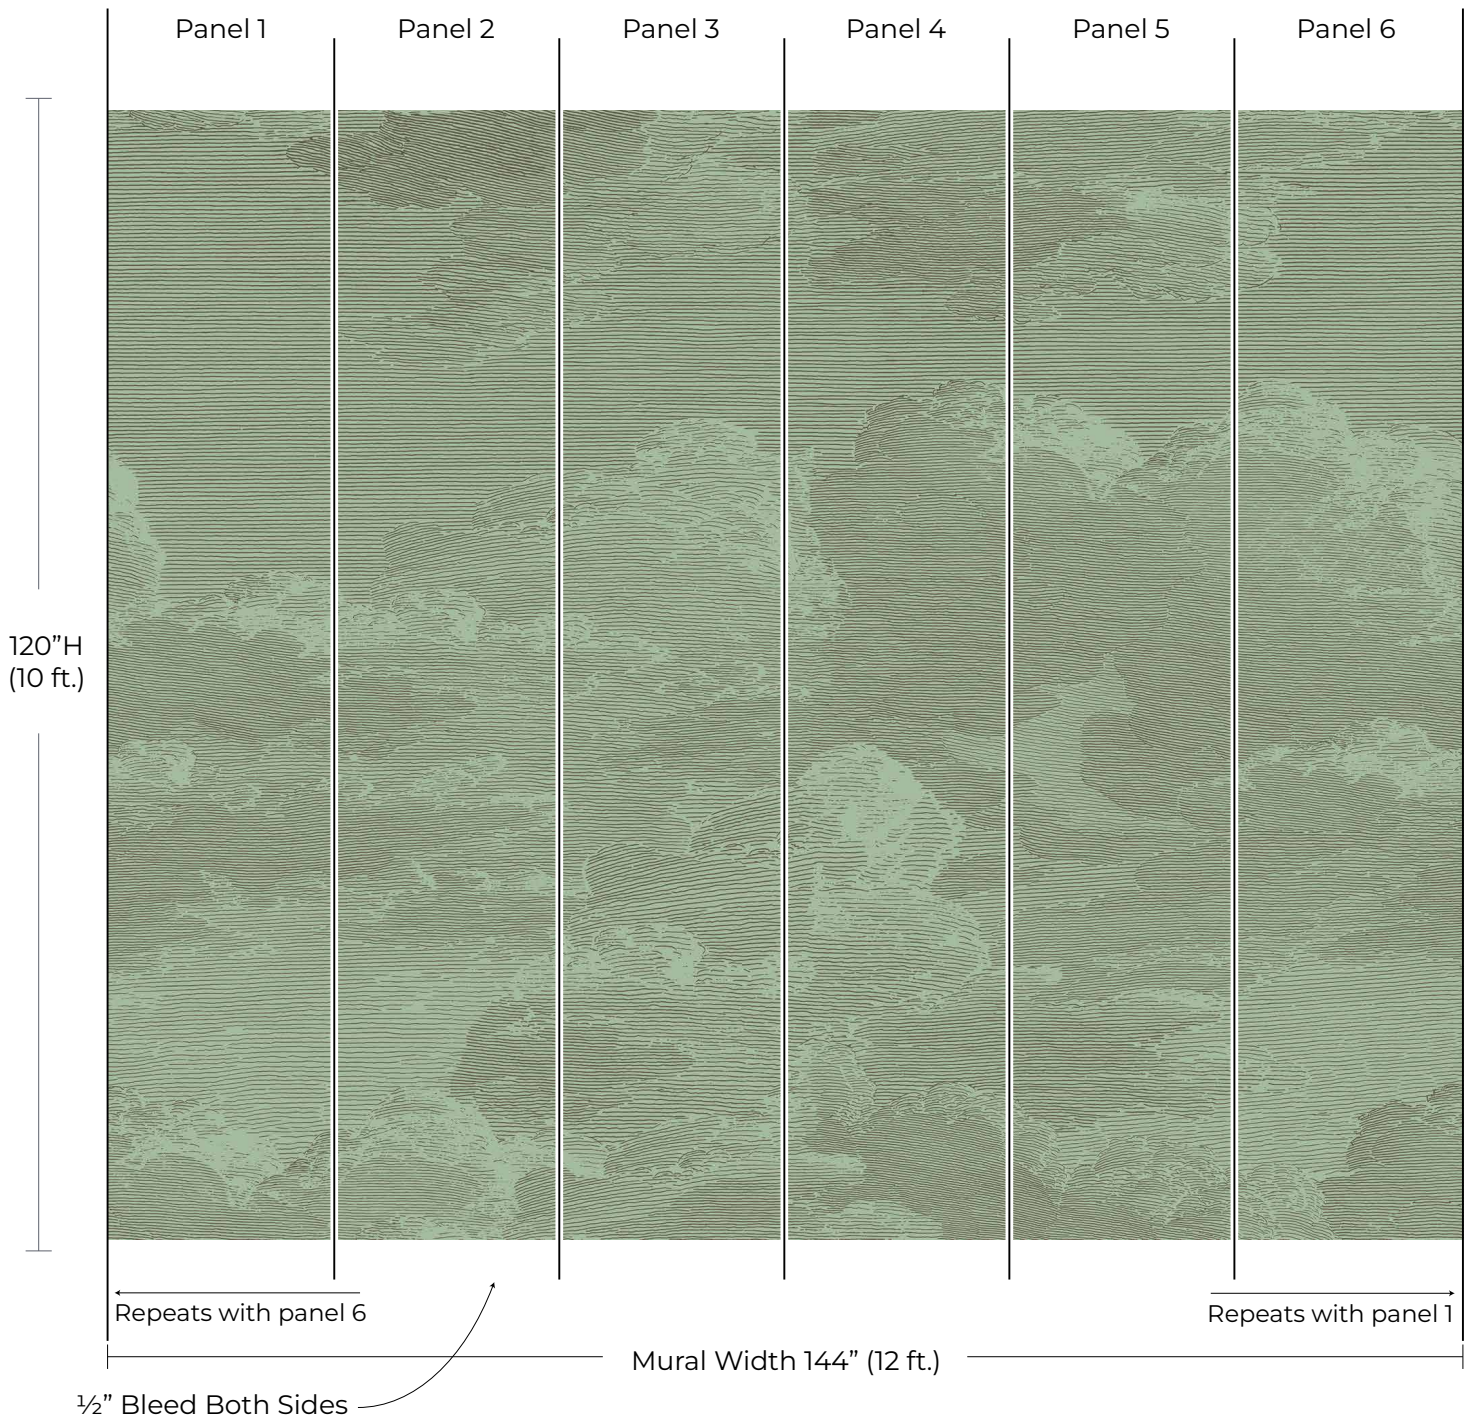

## MURAL PREVIEW

Pattern: Open Sky  
Colorway: Jade  
Collection: The Mural Collection

SKU: WCM128-JA  
Mural Size: 12ft W x 10ft H  
Mural Repeats every 12ft

[mitchellblack.com](http://mitchellblack.com)

[info@mitchellblackhome.com](mailto:info@mitchellblackhome.com)

[@mitchell\\_black](https://www.instagram.com/mitchell_black)

\* This mural preview shows our standard panel layout for visualization purposes only and is not intended for color matching.

\*\* If your mural is a custom size, the scale and number of panels shown above may not match. The image above is for visual guide purposes only.