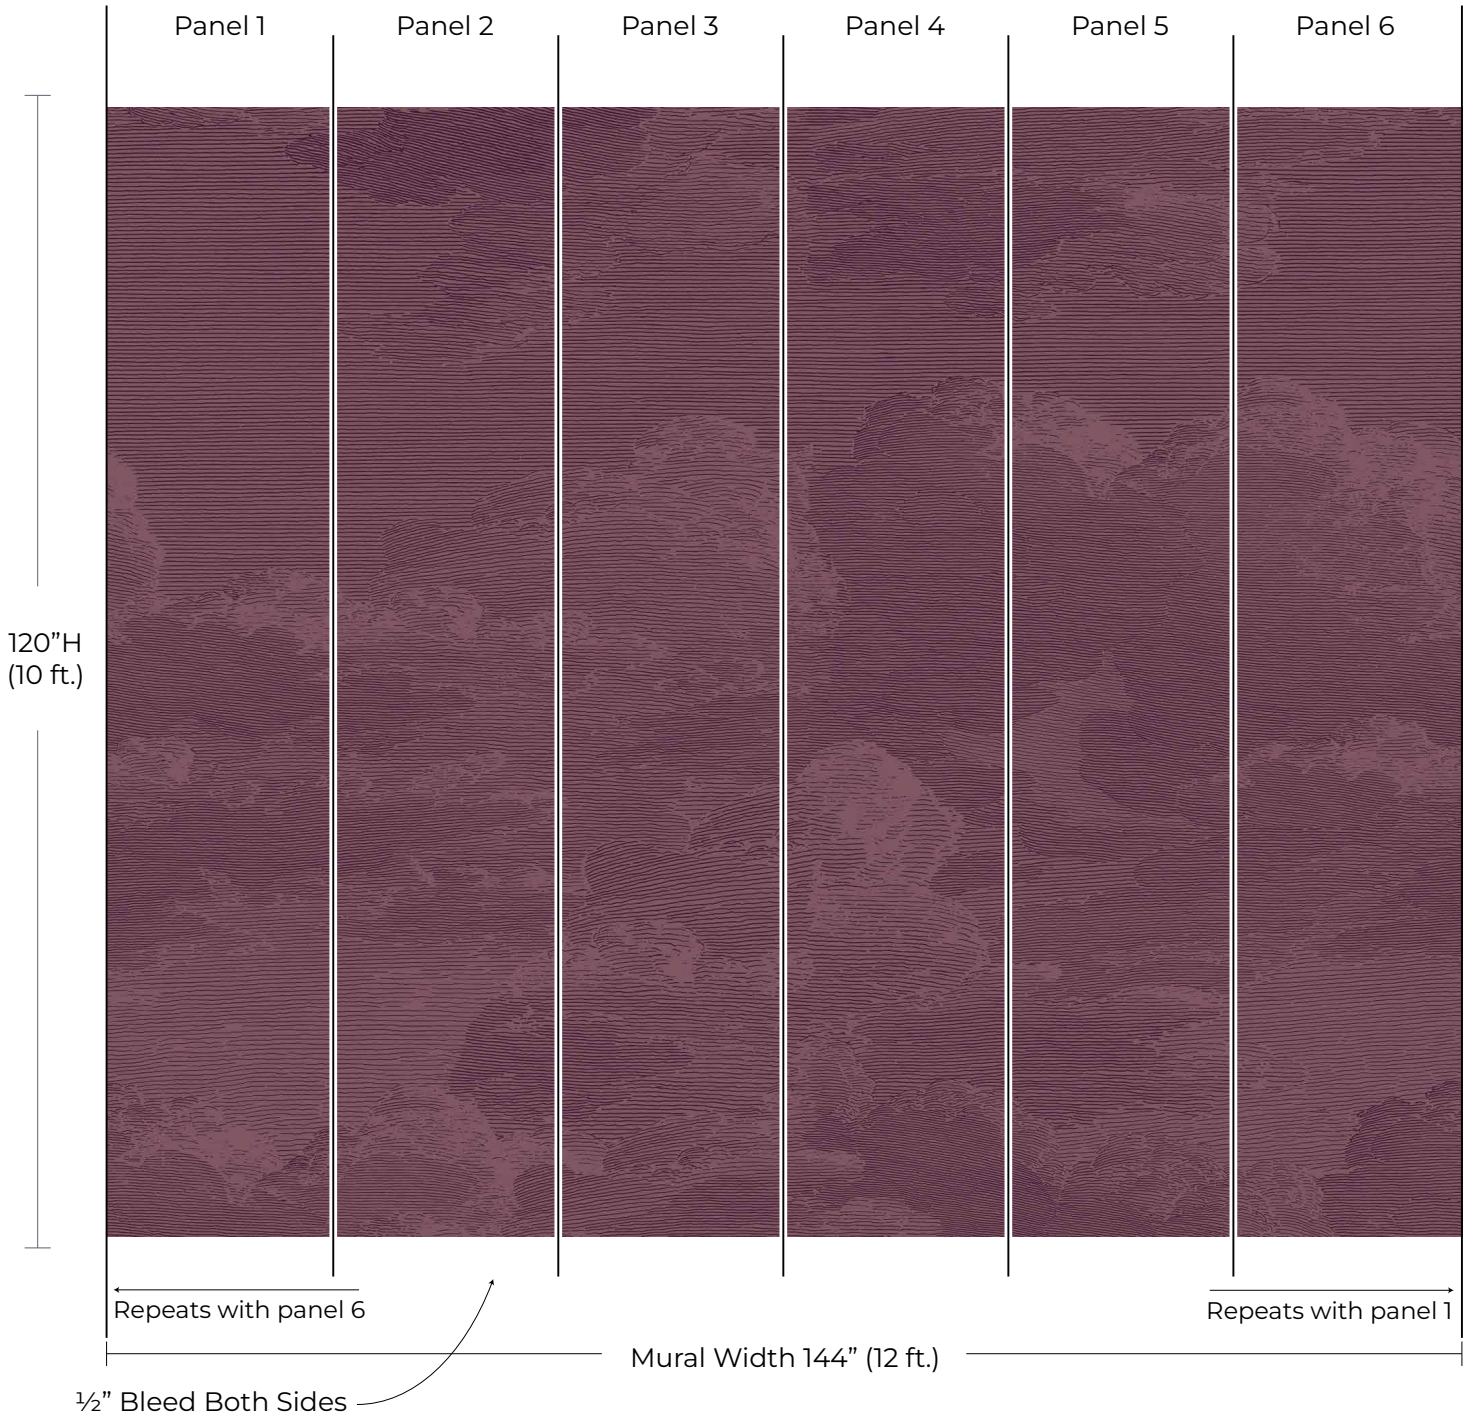

MURAL PREVIEW

Pattern: Open Sky
Colorway: Burgundy
Collection: The Mural Collection

SKU: WCM128-BU
Mural Size: 12ft W x 10ft H
Mural Repeats every 12ft

mitchellblack.com

info@mitchellblackhome.com

[@mitchell_black](https://www.instagram.com/mitchell_black)

* This mural preview shows our standard panel layout for visualization purposes only and is not intended for color matching.

** If your mural is a custom size, the scale and number of panels shown above may not match. The image above is for visual guide purposes only.