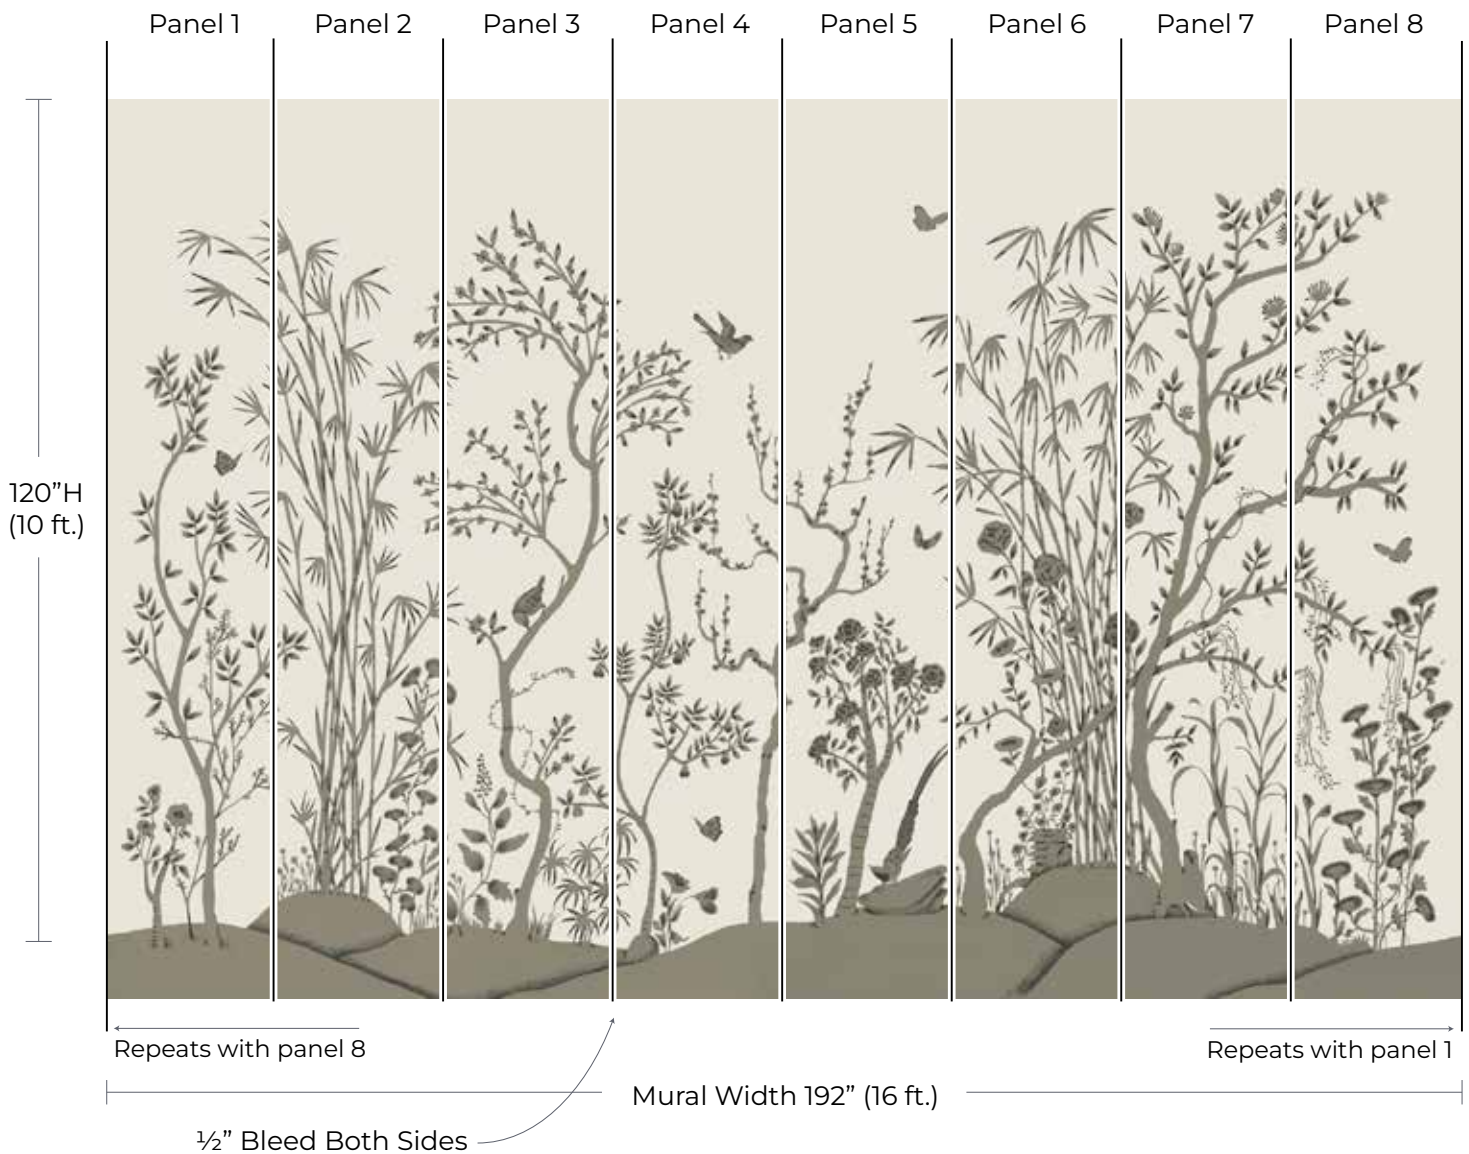

MITCHELL BLACK™

MURAL PREVIEW

Pattern: Porcelain Grove
Colorway: Antique Paper
Collection: The Chinoiserie Collection

SKU: WCM127-AP
Mural Size: 16ft W x 10ft H
Mural Repeats every 16ft

mitchellblack.com

info@mitchellblackhome.com

[@mitchell_black](https://www.instagram.com/mitchell_black)

* This mural preview shows our standard panel layout for visualization purposes only and is not intended for color matching.

** If your mural is a custom size, the scale and number of panels shown above may not match. The image above is for visual guide purposes only.