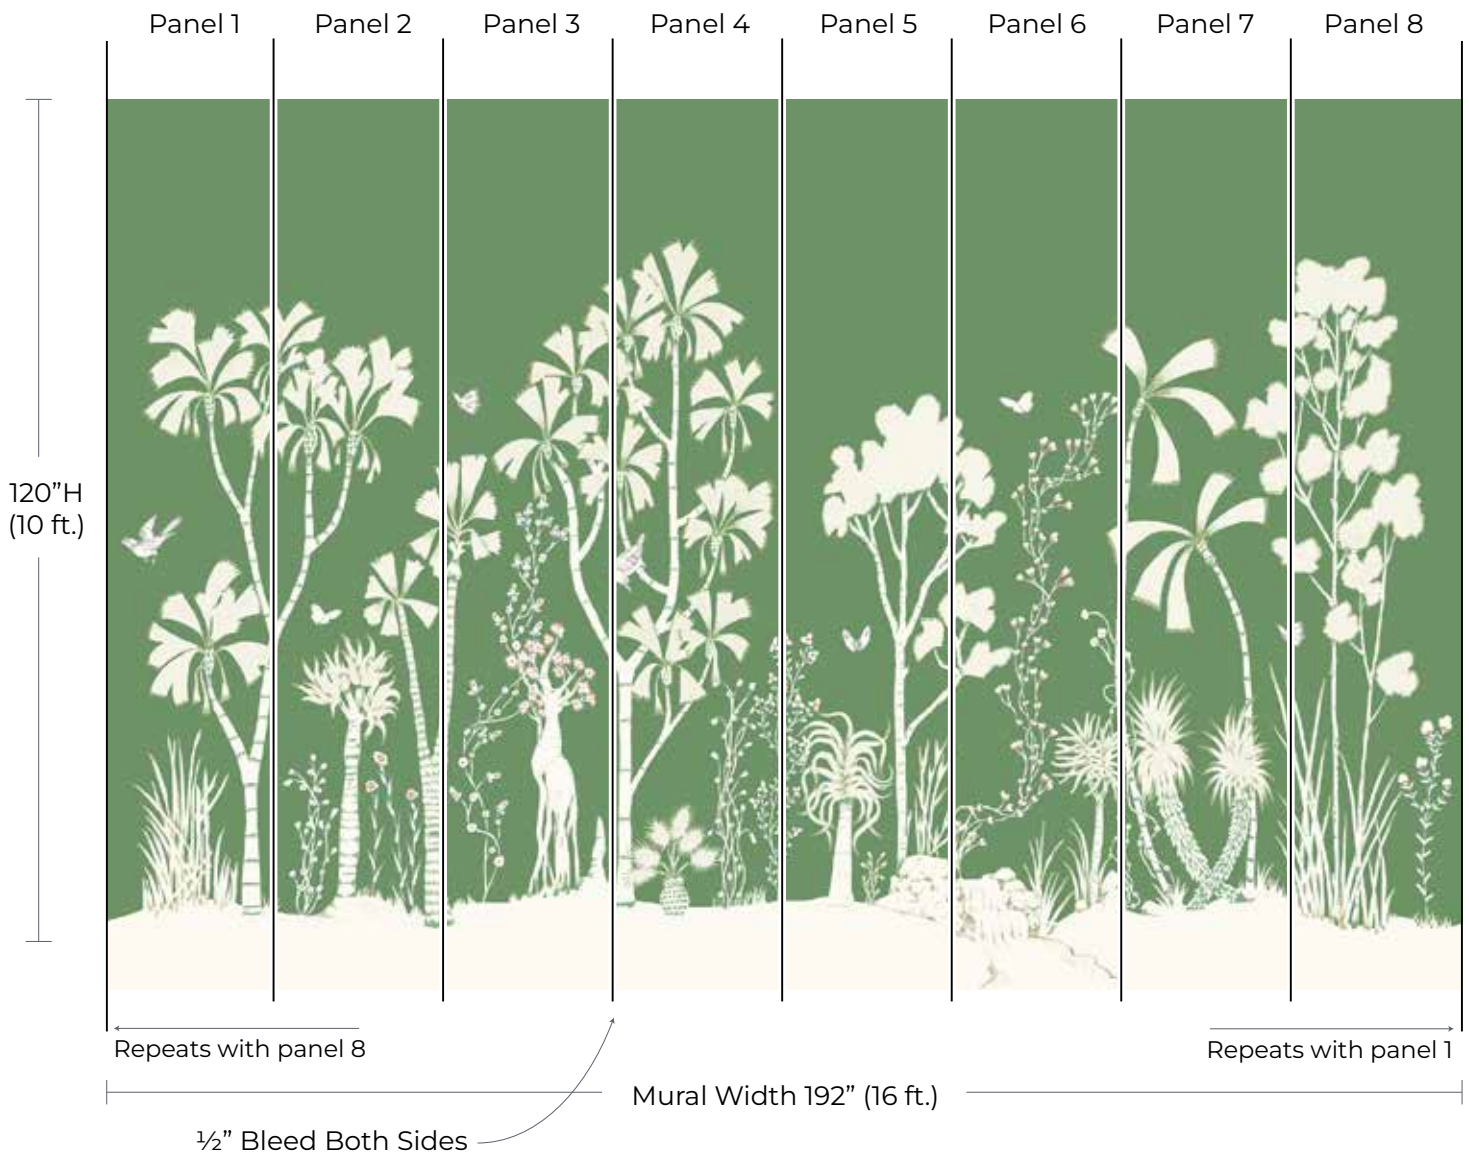

MITCHELL BLACK™

MURAL PREVIEW

Pattern: Oasis Canopy
Colorway: Emerald Green
Collection: The Chinoiserie Collection

SKU: WCM126-EG
Mural Size: 16ft W x 10ft H
Mural Repeats every 16ft

mitchellblack.com

info@mitchellblackhome.com

[@mitchell_black](https://www.instagram.com/mitchell_black)

* This mural preview shows our standard panel layout for visualization purposes only and is not intended for color matching.

** If your mural is a custom size, the scale and number of panels shown above may not match. The image above is for visual guide purposes only.