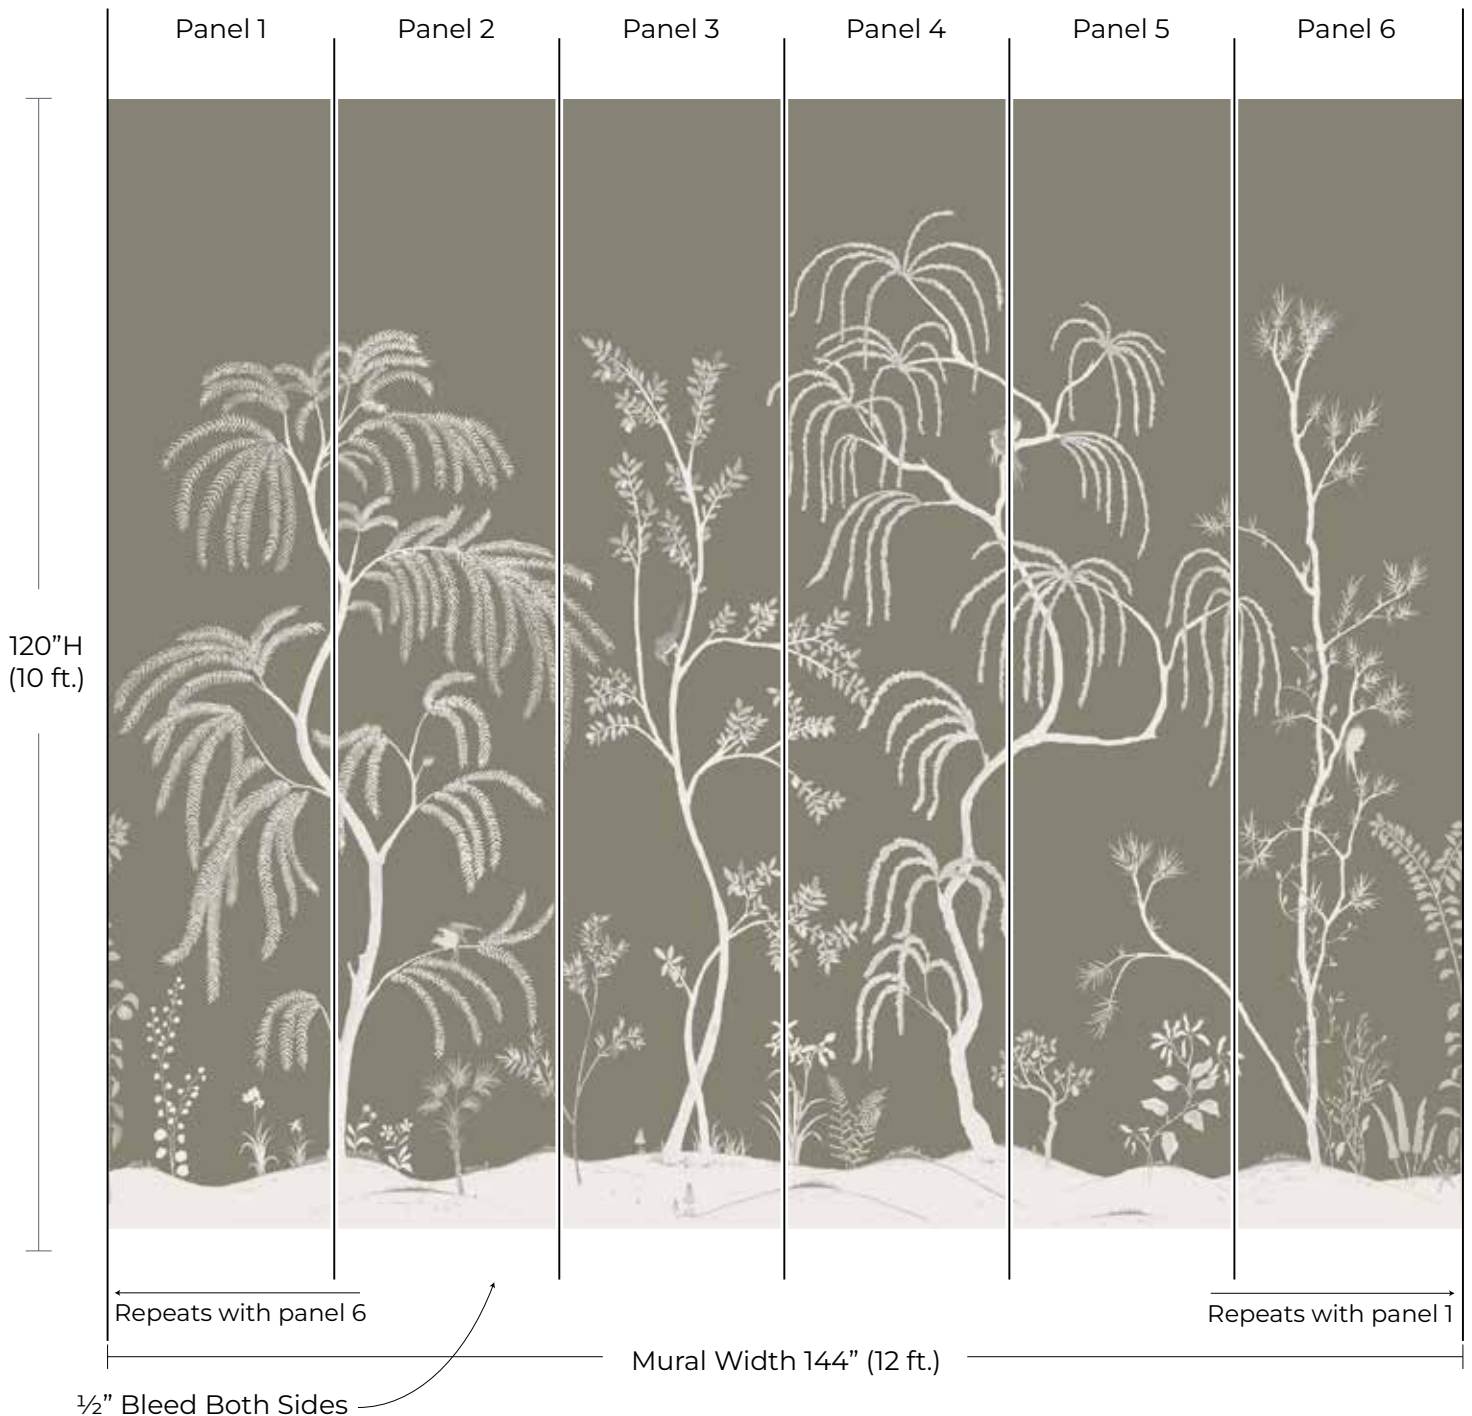

## MURAL PREVIEW

Pattern: Leaning Orchard  
Colorway: Weathered Brown  
Collection: The Chinoiserie Collection

SKU: WCM125-WB  
Mural Size: 12ft W x 10ft H  
Mural Repeats every 12ft

[mitchellblack.com](http://mitchellblack.com)

[info@mitchellblackhome.com](mailto:info@mitchellblackhome.com)

[@mitchell\\_black](https://www.instagram.com/mitchell_black)

\* This mural preview shows our standard panel layout for visualization purposes only and is not intended for color matching.

\*\* If your mural is a custom size, the scale and number of panels shown above may not match. The image above is for visual guide purposes only.