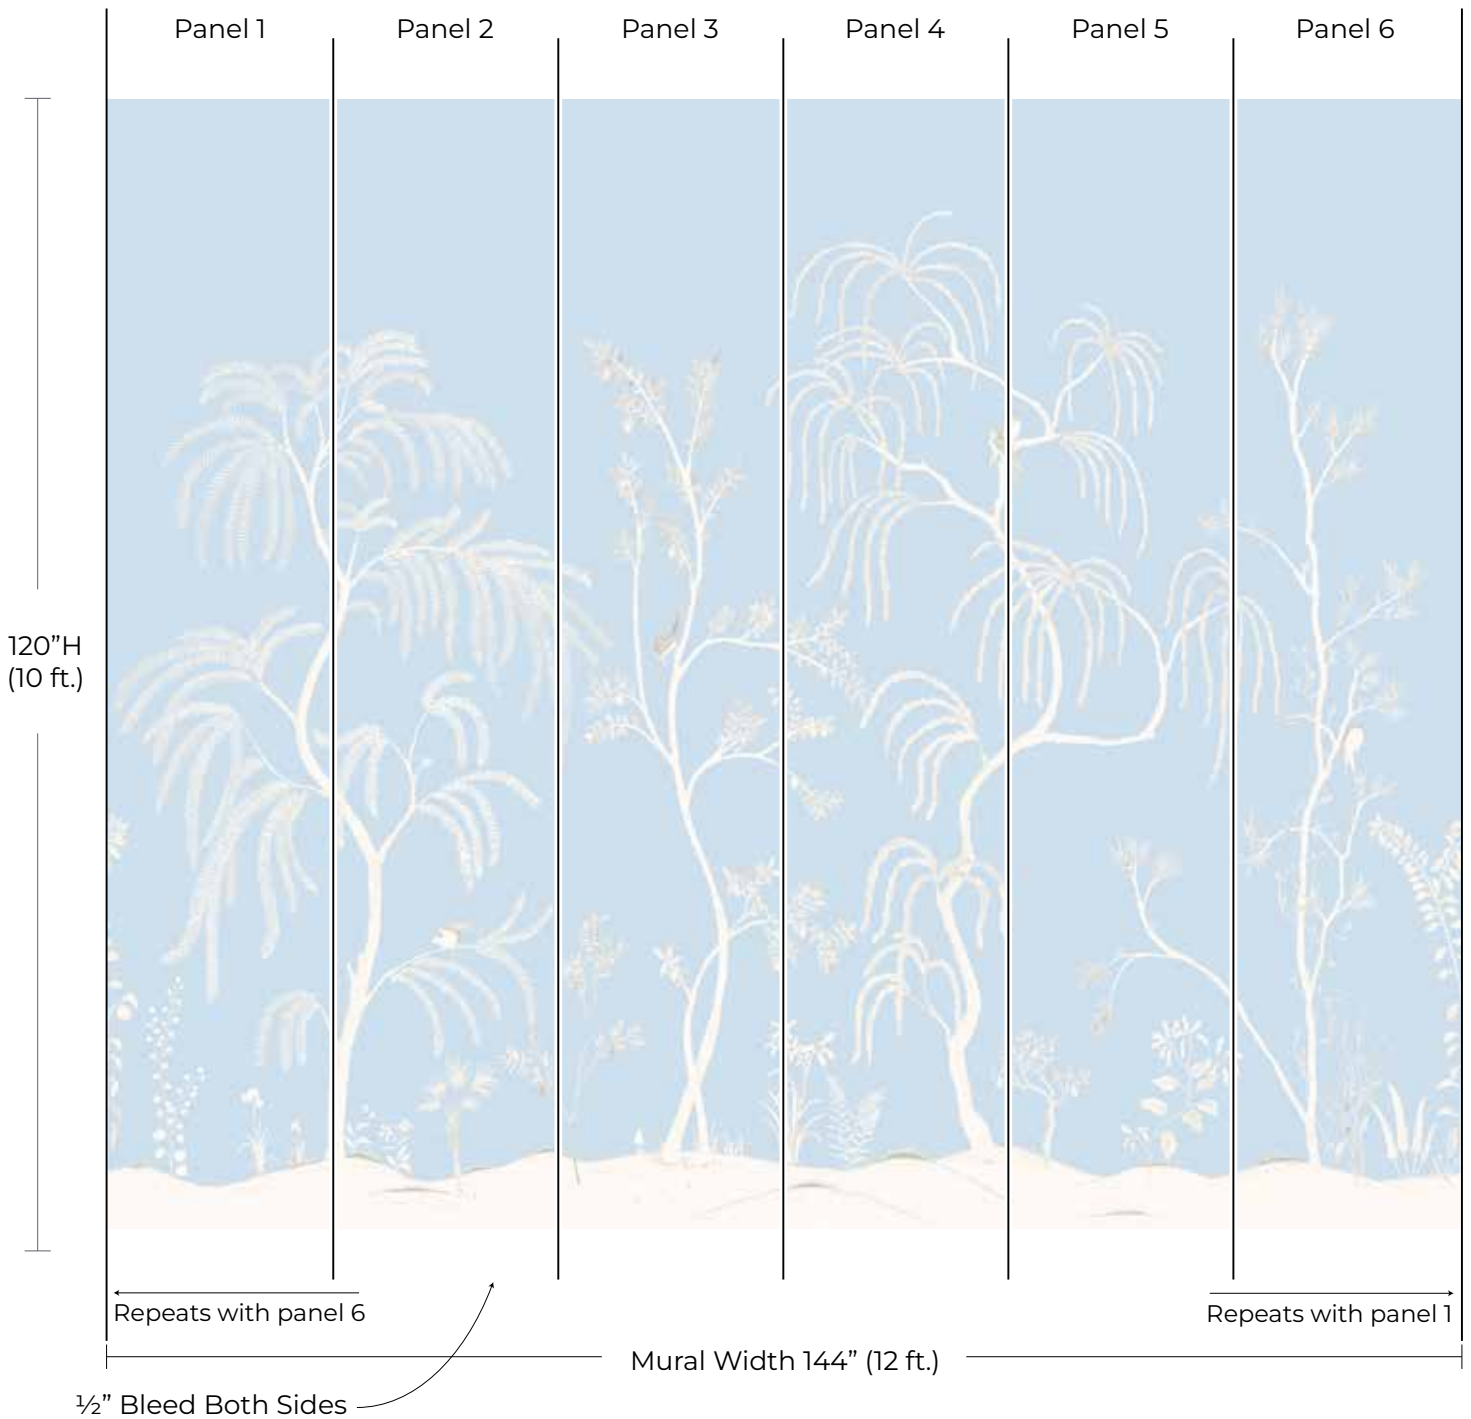

MURAL PREVIEW

Pattern: Leaning Orchard
Colorway: Quiet Blue
Collection: The Chinoiserie Collection

SKU: WCM125-QB
Mural Size: 12ft W x 10ft H
Mural Repeats every 12ft

mitchellblack.com

info@mitchellblackhome.com

[@mitchell_black](https://www.instagram.com/mitchell_black)

* This mural preview shows our standard panel layout for visualization purposes only and is not intended for color matching.

** If your mural is a custom size, the scale and number of panels shown above may not match. The image above is for visual guide purposes only.