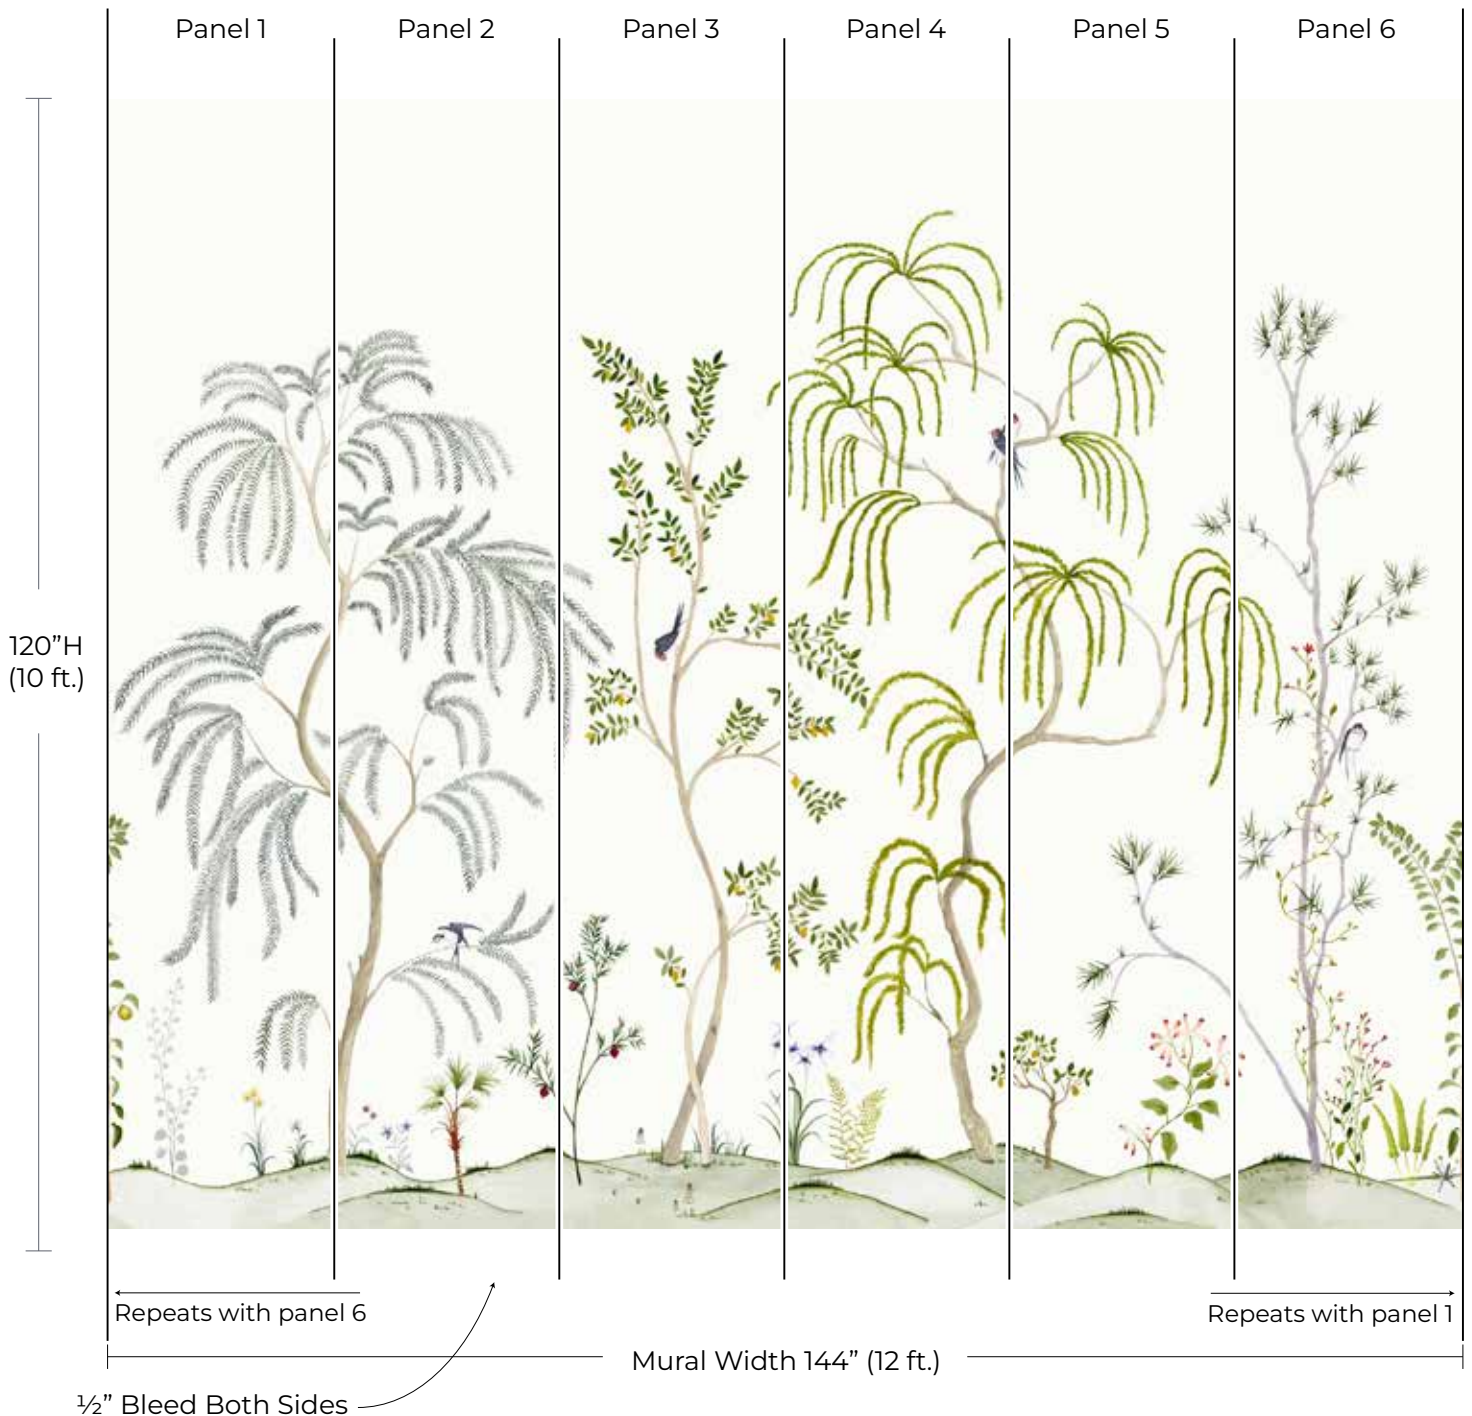

## MURAL PREVIEW

Pattern: Leaning Orchard  
Colorway: Parchment  
Collection: The Chinoiserie Collection

SKU: WCM125-PA  
Mural Size: 12ft W x 10ft H  
Mural Repeats every 12ft

[mitchellblack.com](http://mitchellblack.com)

[info@mitchellblackhome.com](mailto:info@mitchellblackhome.com)

[@mitchell\\_black](https://www.instagram.com/mitchell_black)

\* This mural preview shows our standard panel layout for visualization purposes only and is not intended for color matching.

\*\* If your mural is a custom size, the scale and number of panels shown above may not match. The image above is for visual guide purposes only.