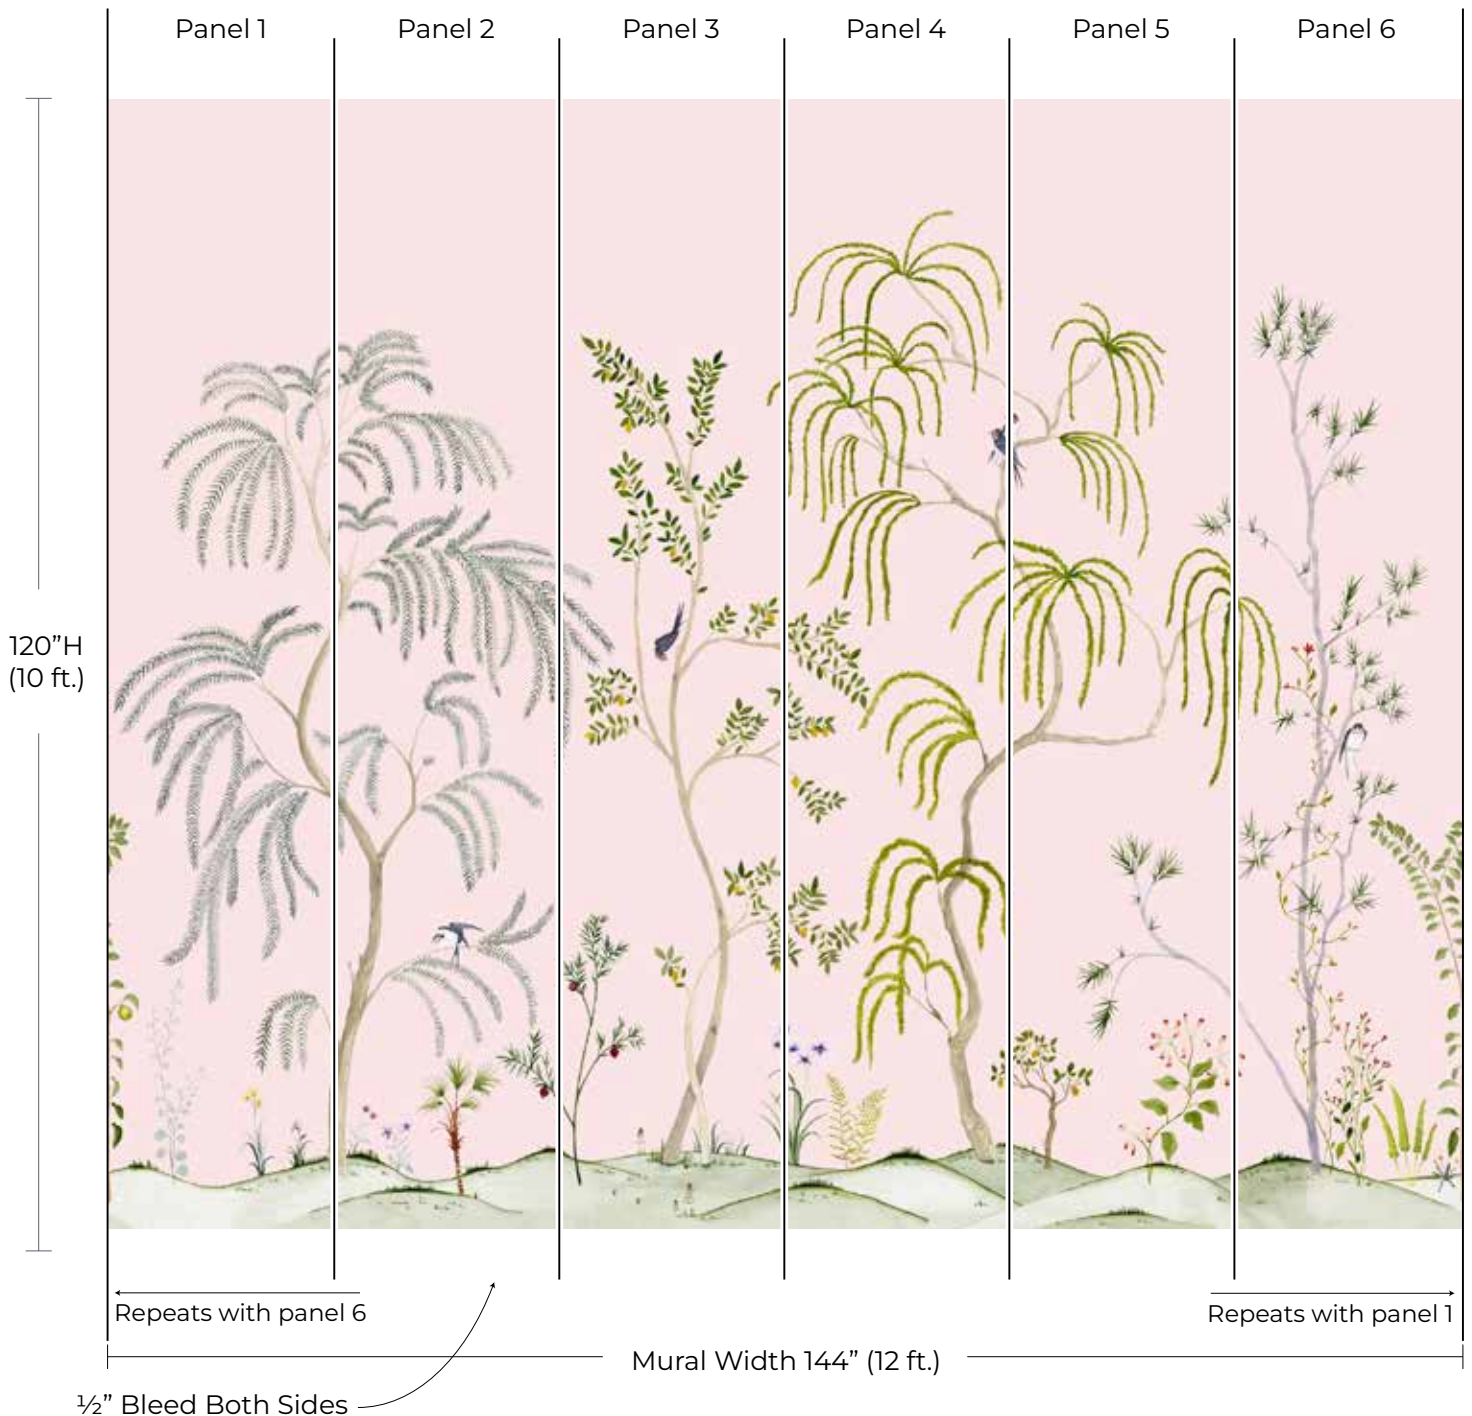

MURAL PREVIEW

Pattern: Leaning Orchard
Colorway: Hazy Pink
Collection: The Chinoiserie Collection

SKU: WCM125-HP
Mural Size: 12ft W x 10ft H
Mural Repeats every 12ft

mitchellblack.com

info@mitchellblackhome.com

[@mitchell_black](https://www.instagram.com/mitchell_black)

* This mural preview shows our standard panel layout for visualization purposes only and is not intended for color matching.

** If your mural is a custom size, the scale and number of panels shown above may not match. The image above is for visual guide purposes only.