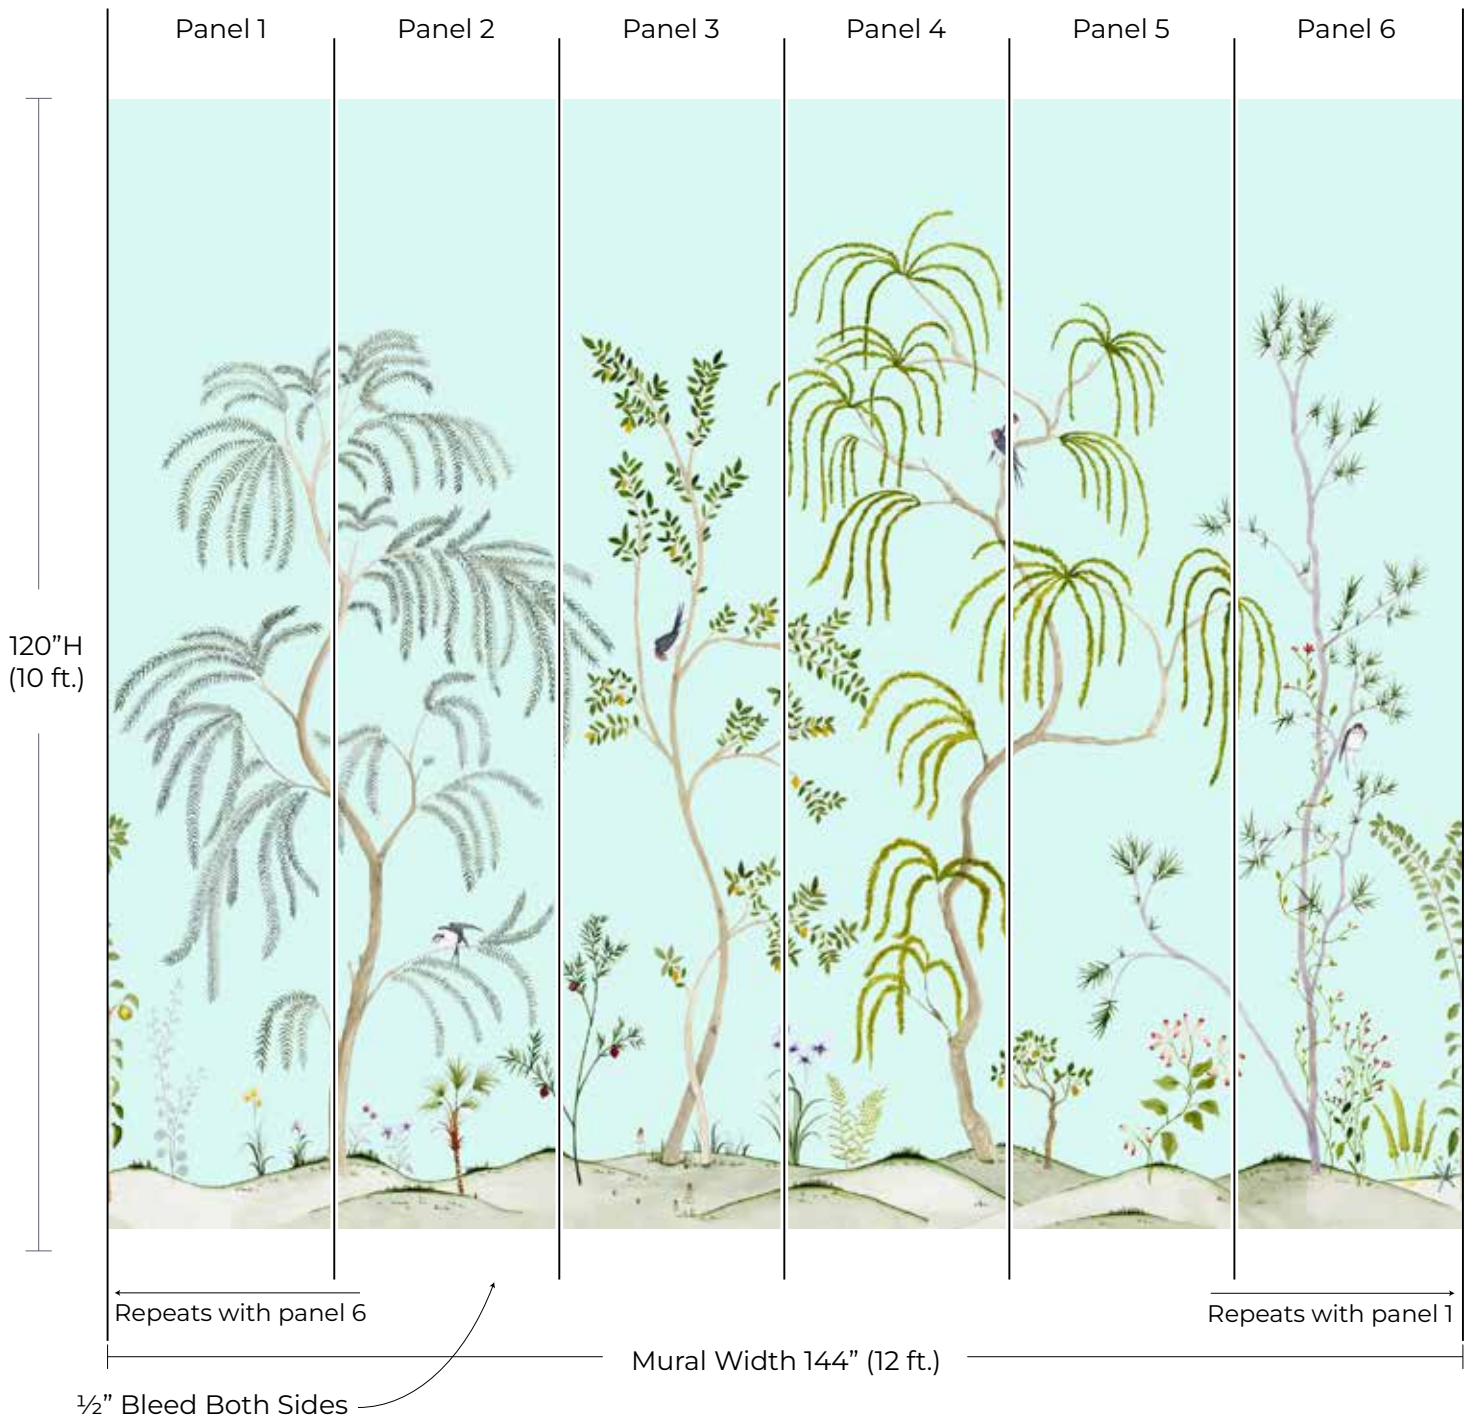

## MURAL PREVIEW

Pattern: Leaning Orchard  
Colorway: Daylight Blue  
Collection: The Chinoiserie Collection

SKU: WCM125-DB  
Mural Size: 12ft W x 10ft H  
Mural Repeats every 12ft

[mitchellblack.com](http://mitchellblack.com)

[info@mitchellblackhome.com](mailto:info@mitchellblackhome.com)

[@mitchell\\_black](https://www.instagram.com/mitchell_black)

\* This mural preview shows our standard panel layout for visualization purposes only and is not intended for color matching.

\*\* If your mural is a custom size, the scale and number of panels shown above may not match. The image above is for visual guide purposes only.