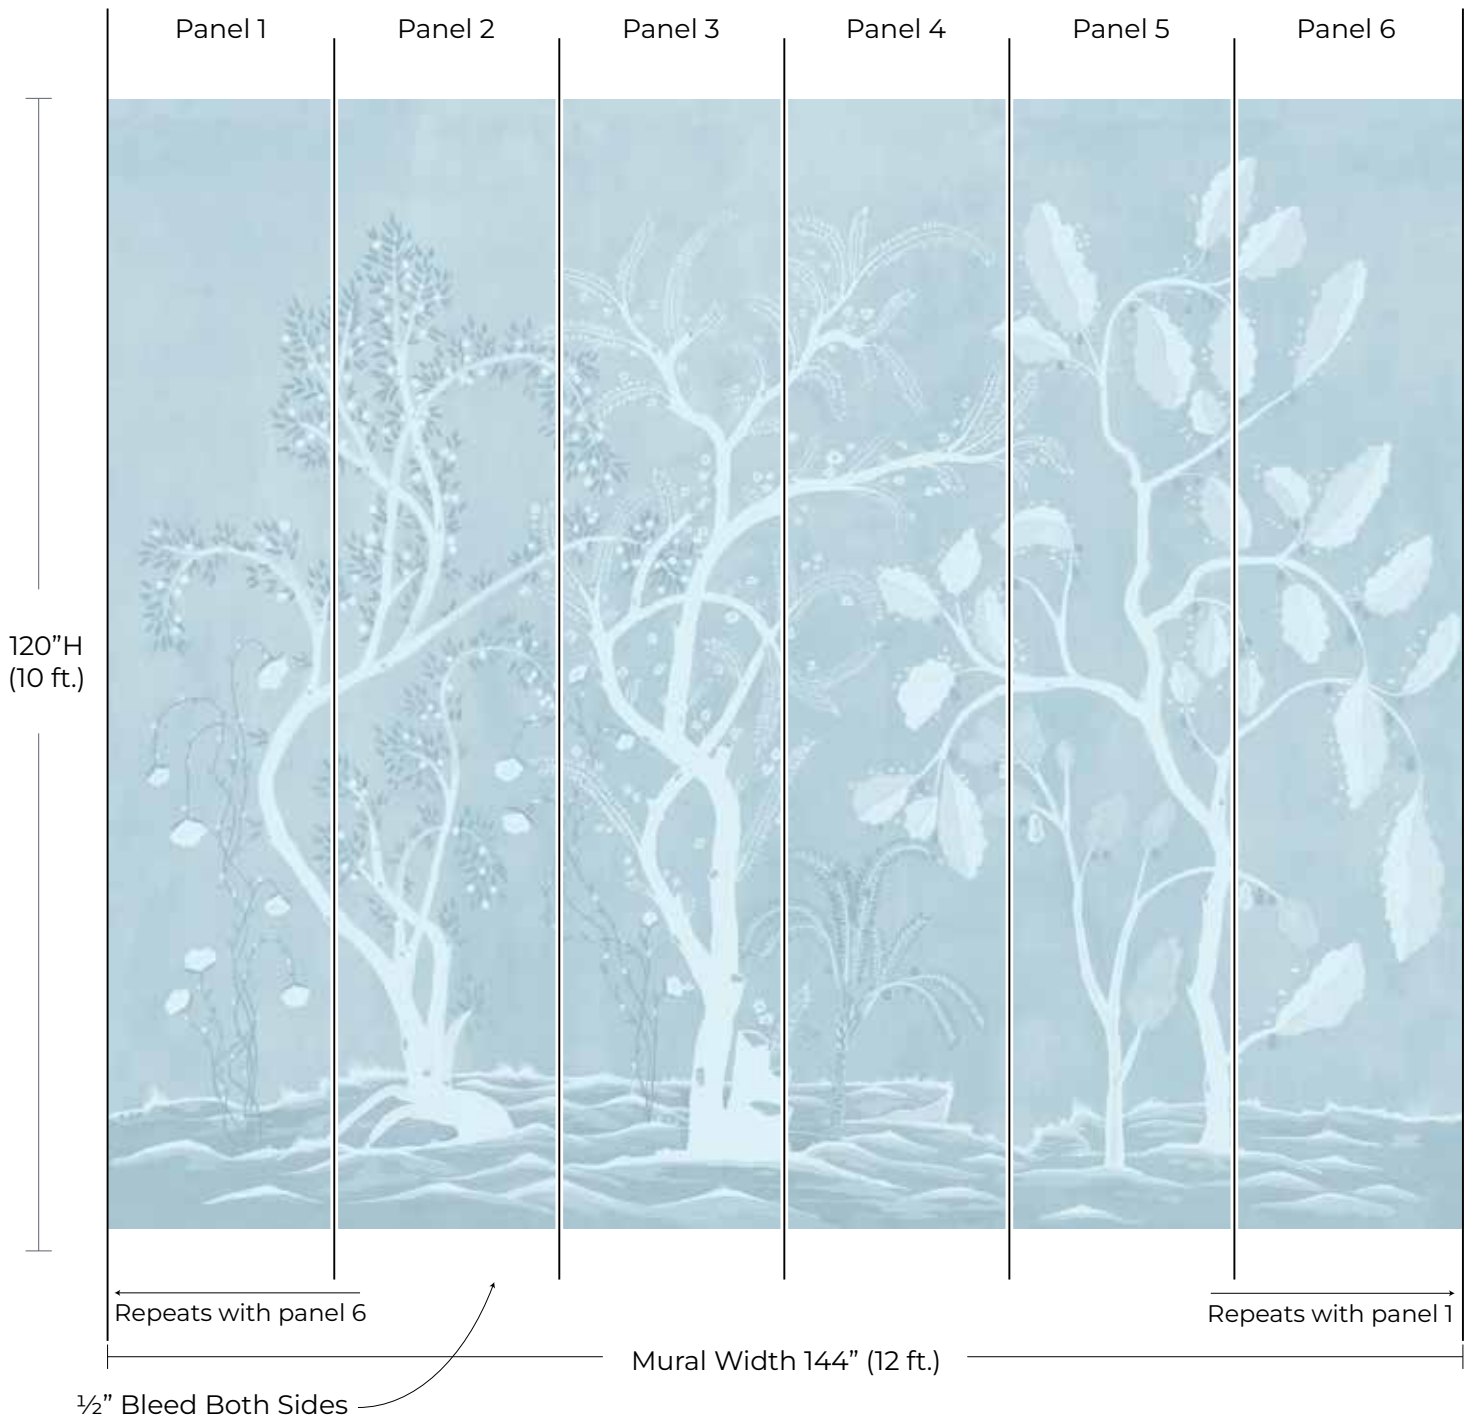

MURAL PREVIEW

Pattern: Forgotten Thicket
Colorway: Washed Blue
Collection: The Chinoiserie Collection

SKU: WCM124-WB
Mural Size: 12ft W x 10ft H
Mural Repeats every 12ft

mitchellblack.com

info@mitchellblackhome.com

[@mitchell_black](https://www.instagram.com/mitchell_black)

* This mural preview shows our standard panel layout for visualization purposes only and is not intended for color matching.

** If your mural is a custom size, the scale and number of panels shown above may not match. The image above is for visual guide purposes only.