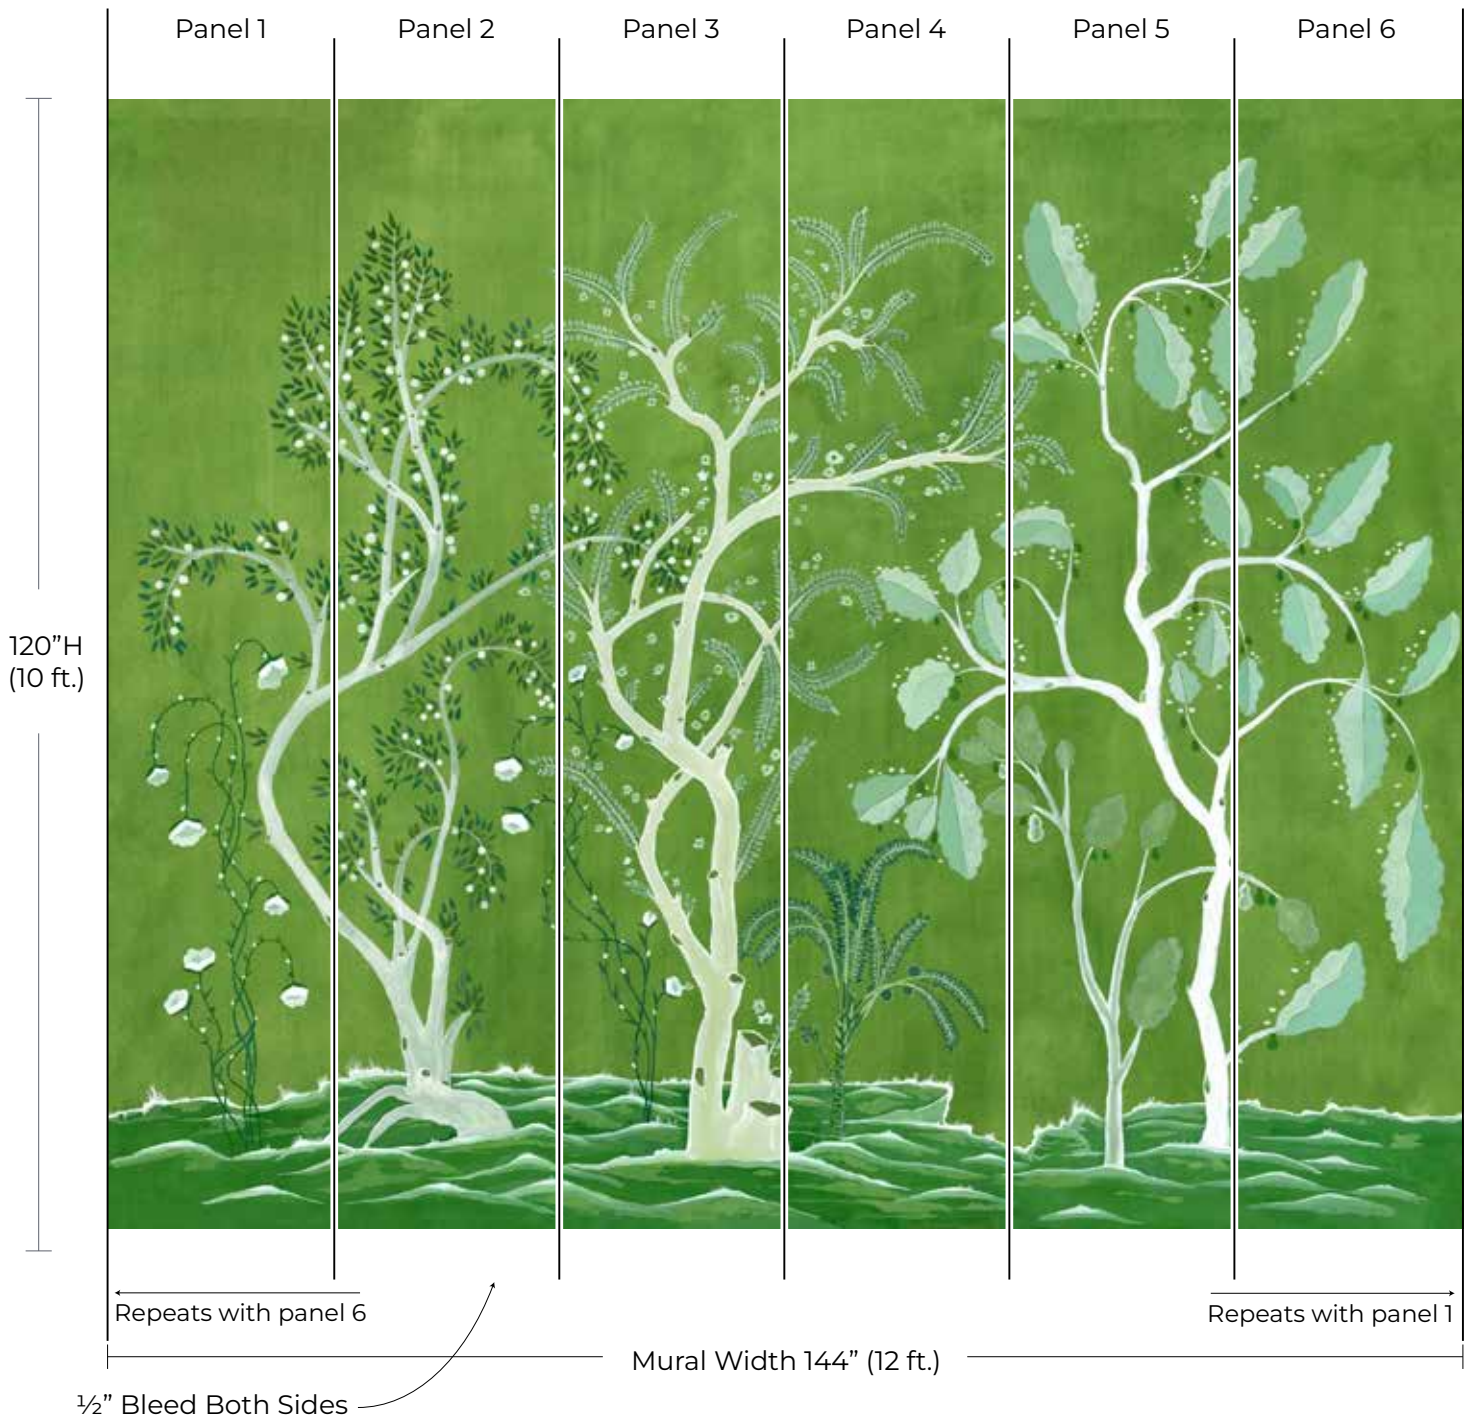

MURAL PREVIEW

Pattern: Forgotten Thicket
Colorway: Mystic Green
Collection: The Chinoiserie Collection

SKU: WCM124-MG
Mural Size: 12ft W x 10ft H
Mural Repeats every 12ft

mitchellblack.com

info@mitchellblackhome.com

[@mitchell_black](https://www.instagram.com/mitchell_black)

* This mural preview shows our standard panel layout for visualization purposes only and is not intended for color matching.

** If your mural is a custom size, the scale and number of panels shown above may not match. The image above is for visual guide purposes only.