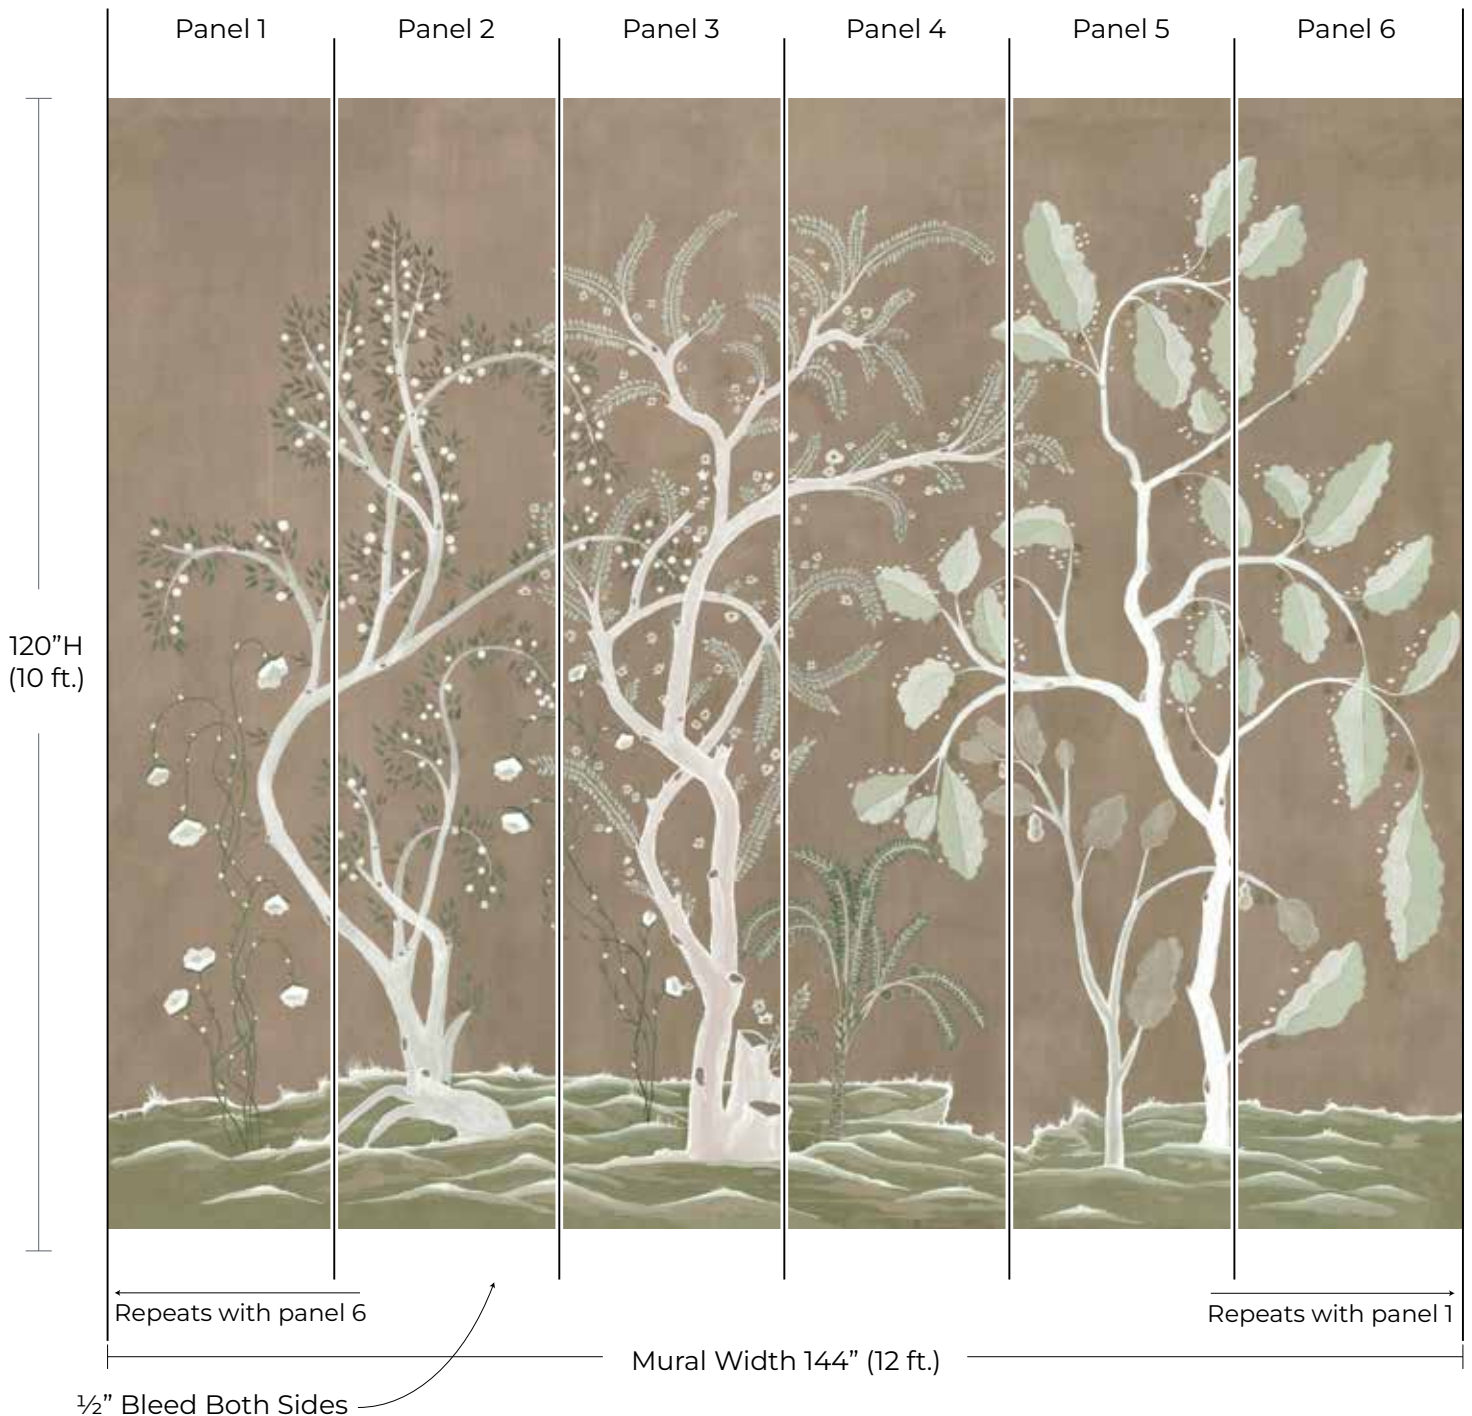

MURAL PREVIEW

Pattern: Forgotten Thicket
Colorway: Earthen Brown
Collection: The Chinoiserie Collection

SKU: WCM124-EB
Mural Size: 12ft W x 10ft H
Mural Repeats every 12ft

mitchellblack.com

info@mitchellblackhome.com

[@mitchell_black](https://www.instagram.com/mitchell_black)

* This mural preview shows our standard panel layout for visualization purposes only and is not intended for color matching.

** If your mural is a custom size, the scale and number of panels shown above may not match. The image above is for visual guide purposes only.