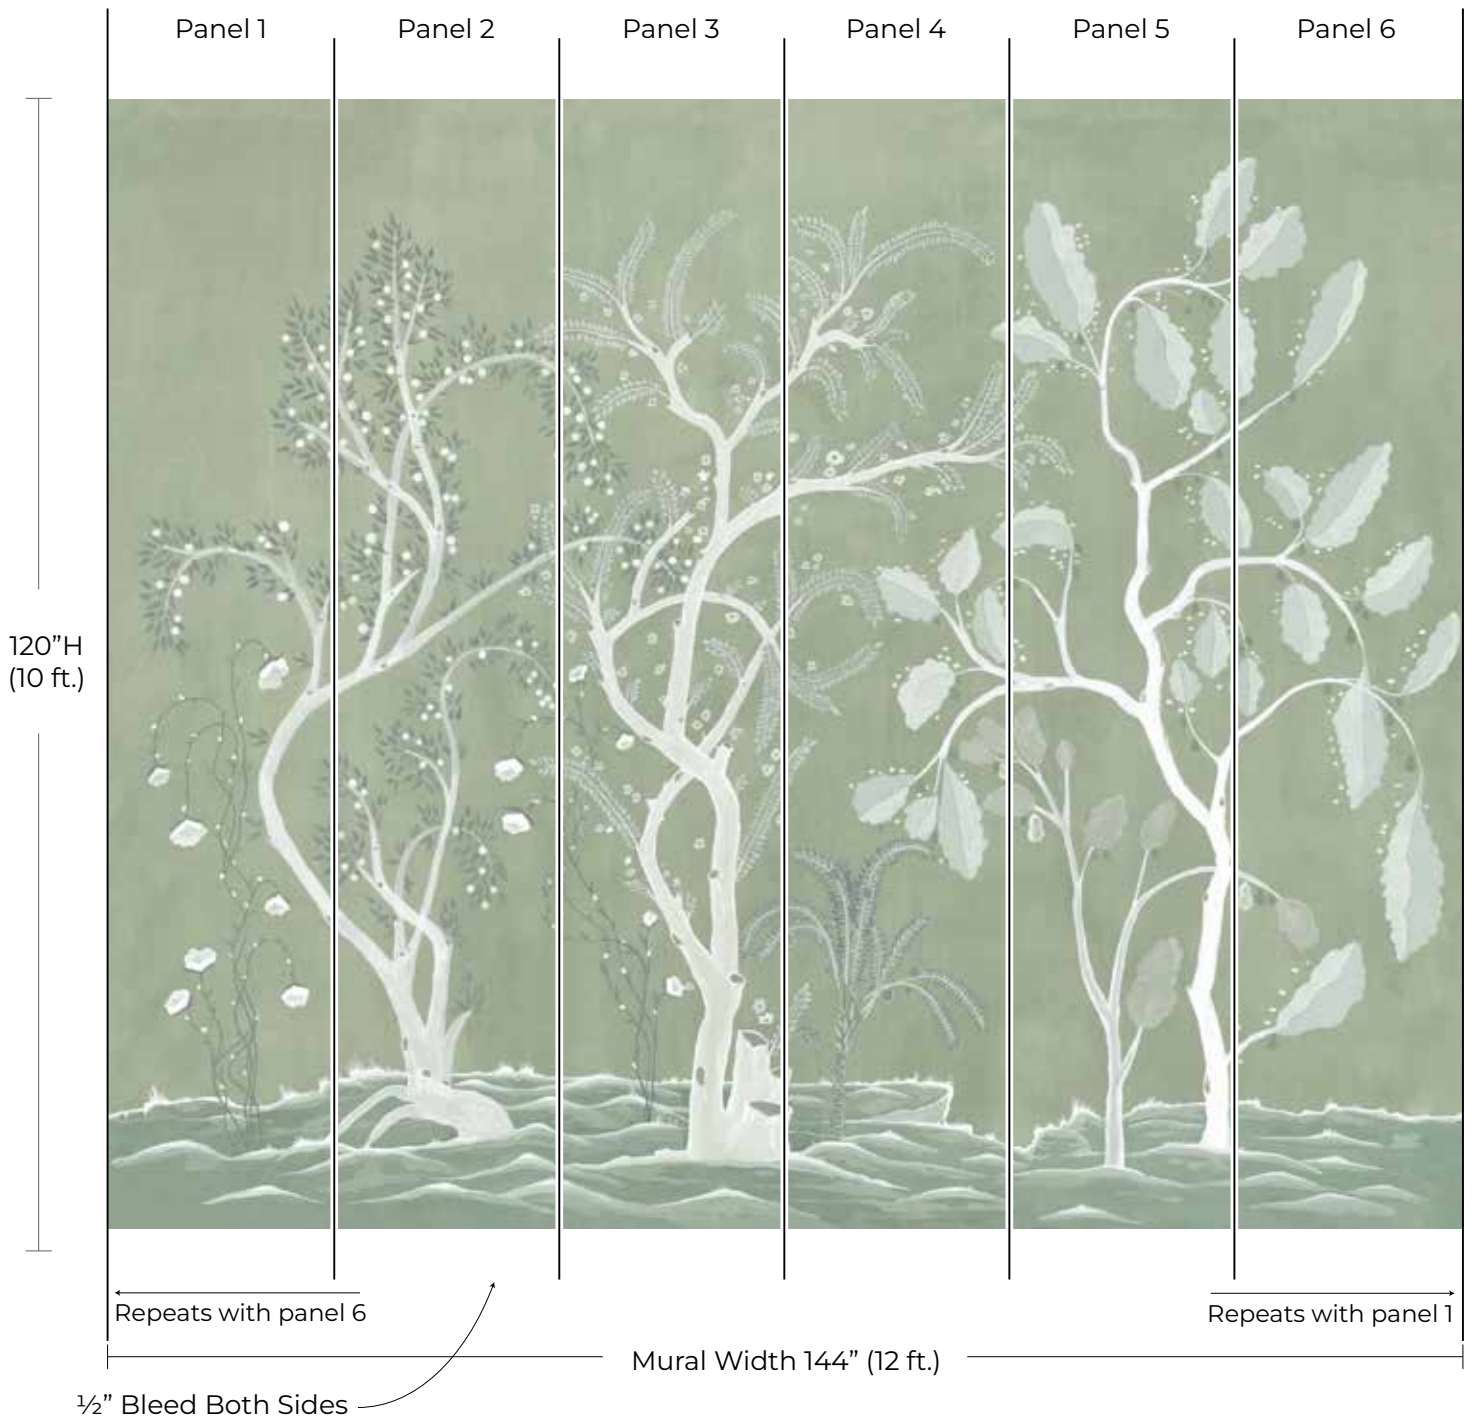

MURAL PREVIEW

Pattern: Forgotten Thicket
Colorway: Celadon Green
Collection: The Chinoiserie Collection

SKU: WCM124-CG
Mural Size: 12ft W x 10ft H
Mural Repeats every 12ft

mitchellblack.com

info@mitchellblackhome.com

[@mitchell_black](https://www.instagram.com/mitchell_black)

* This mural preview shows our standard panel layout for visualization purposes only and is not intended for color matching.

** If your mural is a custom size, the scale and number of panels shown above may not match. The image above is for visual guide purposes only.