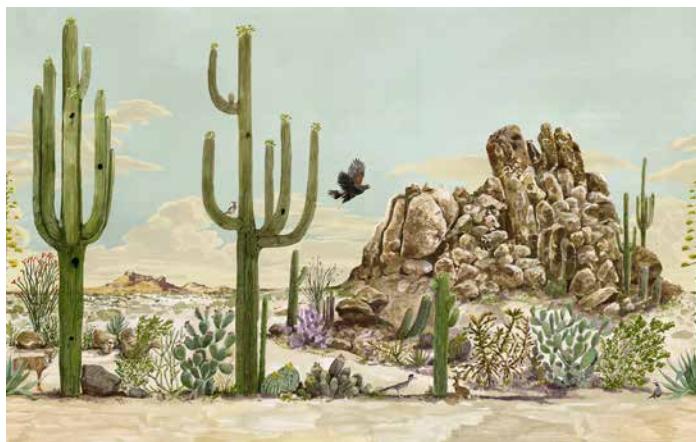

Sonoran Desert - True Tone

SKU WCM117-TT
 Collection Scenic Murals
 Mural Size 18 ft. W x 10 ft. H
 Repeatable Yes (18 ft.)

WCM117-BE

WCM117-DU

WCM117-SB

WCM117-TT

WALLPAPER SPECIFICATIONS

	PREMIUM PAPER (TRADITIONAL)	TYPE II VINYL	TYPE II PVC-FREE
ROLL WIDTH	24 in.	48 in.	24 in. or 48 in.
ROLL LENGTH	10 ft. or Custom Length	By the Yard	10 ft. or By the Yard
WEIGHT	9 mil.	20 oz.	18 oz.
FINISH	Double-cut or Overlay	Double-cut	Double-cut
FIRE RATING	ASTM E84 Class 1 or Class "A"	ASTM E84 Class 1 or Class "A"	ASTM E84 Class 1 or Class "A"
USAGE	Residential & Commercial	Residential & Commercial	Residential & Commercial
CLEANABILITY	Spongeable	Scrubable	Scrubable
SUSTAINABILITY	100% Non-Toxic	Low VOC Emissions	100% Non-Toxic
PAPER QUALITY	Smooth paste-the-wall PVC-Free non-woven material with a washable and non-reflective top coat.	Highly durable textured Type II certified material.	Highly durable Type II certified material. Available in Canvas or Faux Grasscloth textures.