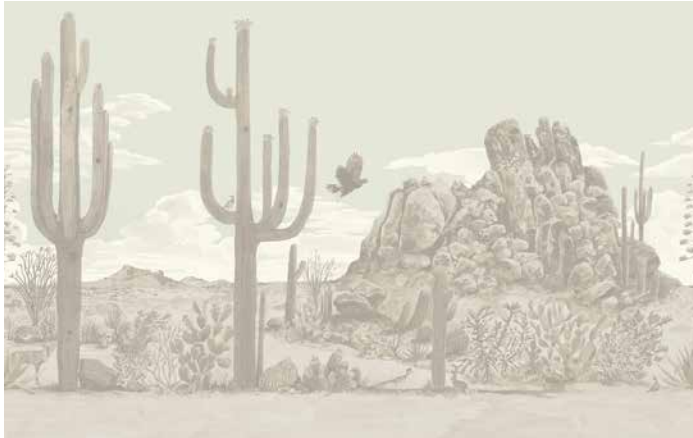

Sonoran Desert - Beige

SKU	WCM117-BE
Collection	Scenic Murals
Mural Size	18 ft. W x 10 ft. H
Repeatable	Yes (18 ft.)

WCM117-BE

WCM117-DU

WCM117-SB

WCM117-TT

WALLPAPER SPECIFICATIONS

	PREMIUM PAPER (TRADITIONAL)	TYPE II VINYL	TYPE II PVC-FREE
ROLL WIDTH	24 in.	48 in.	24 in. or 48 in.
ROLL LENGTH	10 ft. or Custom Length	By the Yard	10 ft. or By the Yard
WEIGHT	9 mil.	20 oz.	18 oz.
FINISH	Double-cut or Overlay	Double-cut	Double-cut
FIRE RATING	ASTM E84 Class 1 or Class "A"	ASTM E84 Class 1 or Class "A"	ASTM E84 Class 1 or Class "A"
USAGE	Residential & Commercial	Residential & Commercial	Residential & Commercial
CLEANABILITY	Spongeable	Scrubable	Scrubable
SUSTAINABILITY	100% Non-Toxic	Low VOC Emissions	100% Non-Toxic
PAPER QUALITY	Smooth paste-the-wall PVC-Free non-woven material with a washable and non-reflective top coat.	Highly durable textured Type II certified material.	Highly durable Type II certified material. Available in Canvas or Faux Grasscloth textures.